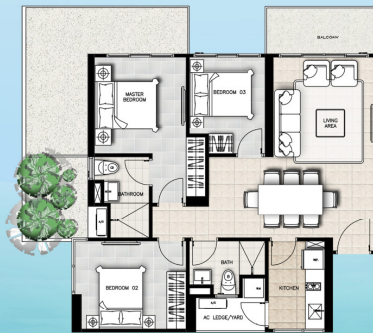

D' Seaview

SIHANOUKVILLE
CAMBODIA

LAYOUT PLAN

1 Bedroom
Unit Type 1(A)
Total Area : 47.07 - 49.51 sqm
Private Area : 36.62 - 38.52 sqm

2 Bedrooms
Unit Type 2(D)
Total Area : 104.29 sqm
Private Area : 81.14 sqm

2 Bedrooms
Unit Type 2(A)
Total Area : 82.74 - 83.26 sqm
Private Area : 64.37 - 54.78 sqm

3 Bedrooms
Unit Type 3(A)
Total Area : 108.68 sqm
Private Area : 84.55 sqm

2 Bedrooms
Unit Type 2(B)
Total Area : 96.16 - 96.89 sqm
Private Area : 74.81 - 75.38 sqm

3 Bedrooms
Unit Type 3(A2)
Total Area : 129.43 sqm
Private Area : 100.7 sqm

CAREY

Since 1983

HOTLINE
+6016-343 6666