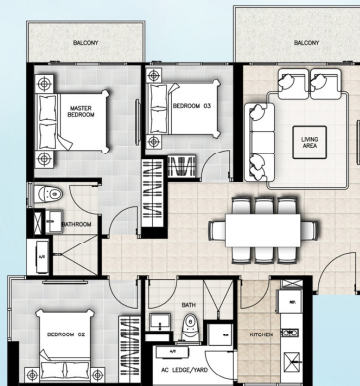

D' Seaview

SIHANOUKVILLE
CAMBODIA

LAYOUT PLAN

1 Bedroom
Unit Type 1(A)
Total Area : 47.07 - 49.51 sqm
Private Area : 36.62 - 38.52 sqm

2 Bedrooms
Unit Type 2(D)
Total Area : 104.29 sqm
Private Area : 81.14 sqm

2 Bedrooms
Unit Type 2(A)
Total Area : 82.74 - 83.26 sqm
Private Area : 64.37 - 54.78 sqm

3 Bedrooms
Unit Type 3(A)
Total Area : 108.68 sqm
Private Area : 84.55 sqm

2 Bedrooms
Unit Type 2(B)
Total Area : 96.16 - 96.89 sqm
Private Area : 74.81 - 75.38 sqm

3 Bedrooms
Unit Type 3(A2)
Total Area : 129.43 sqm
Private Area : 100.7 sqm

CAREY

Since 1983

HOTLINE
+6016-343 6666