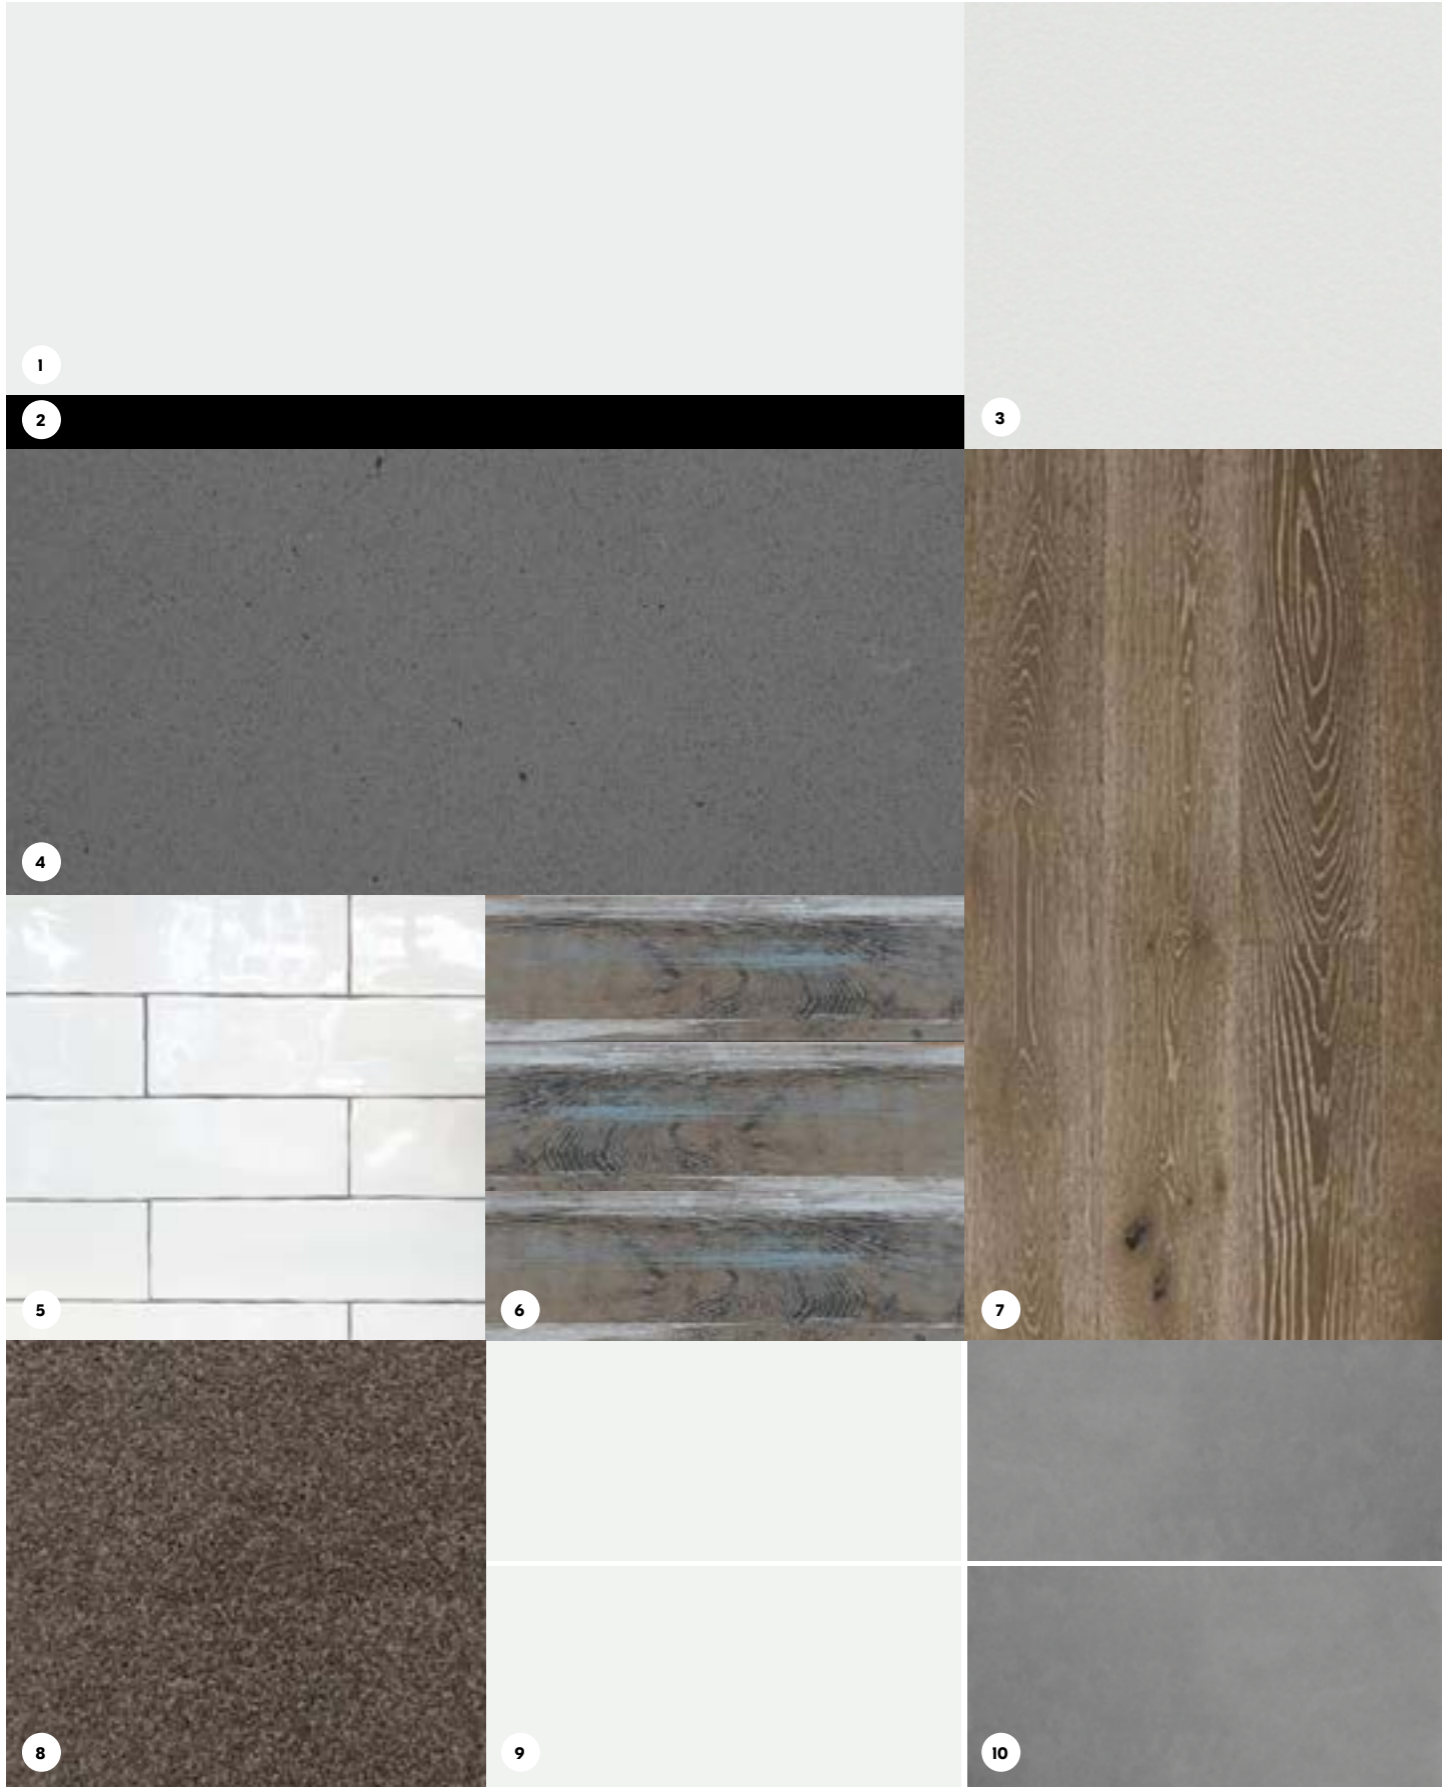

Contemporary Finishes Scheme

1. Wall, Ceiling & Skirting Paint
2. Matte Black Finish to Kitchen Accessories
3. Kitchen Cabinetry & Bathroom Vanity
4. Kitchen & Bathroom Benchtop
5. Kitchen & Laundry Splashback
6. Bathroom Feature Wall Tiles
7. Timber Flooring to Kitchen, Living & Entry
8. Carpet to Bedrooms
9. Bathroom Wall Tiles
10. Bathroom Floor Tiles