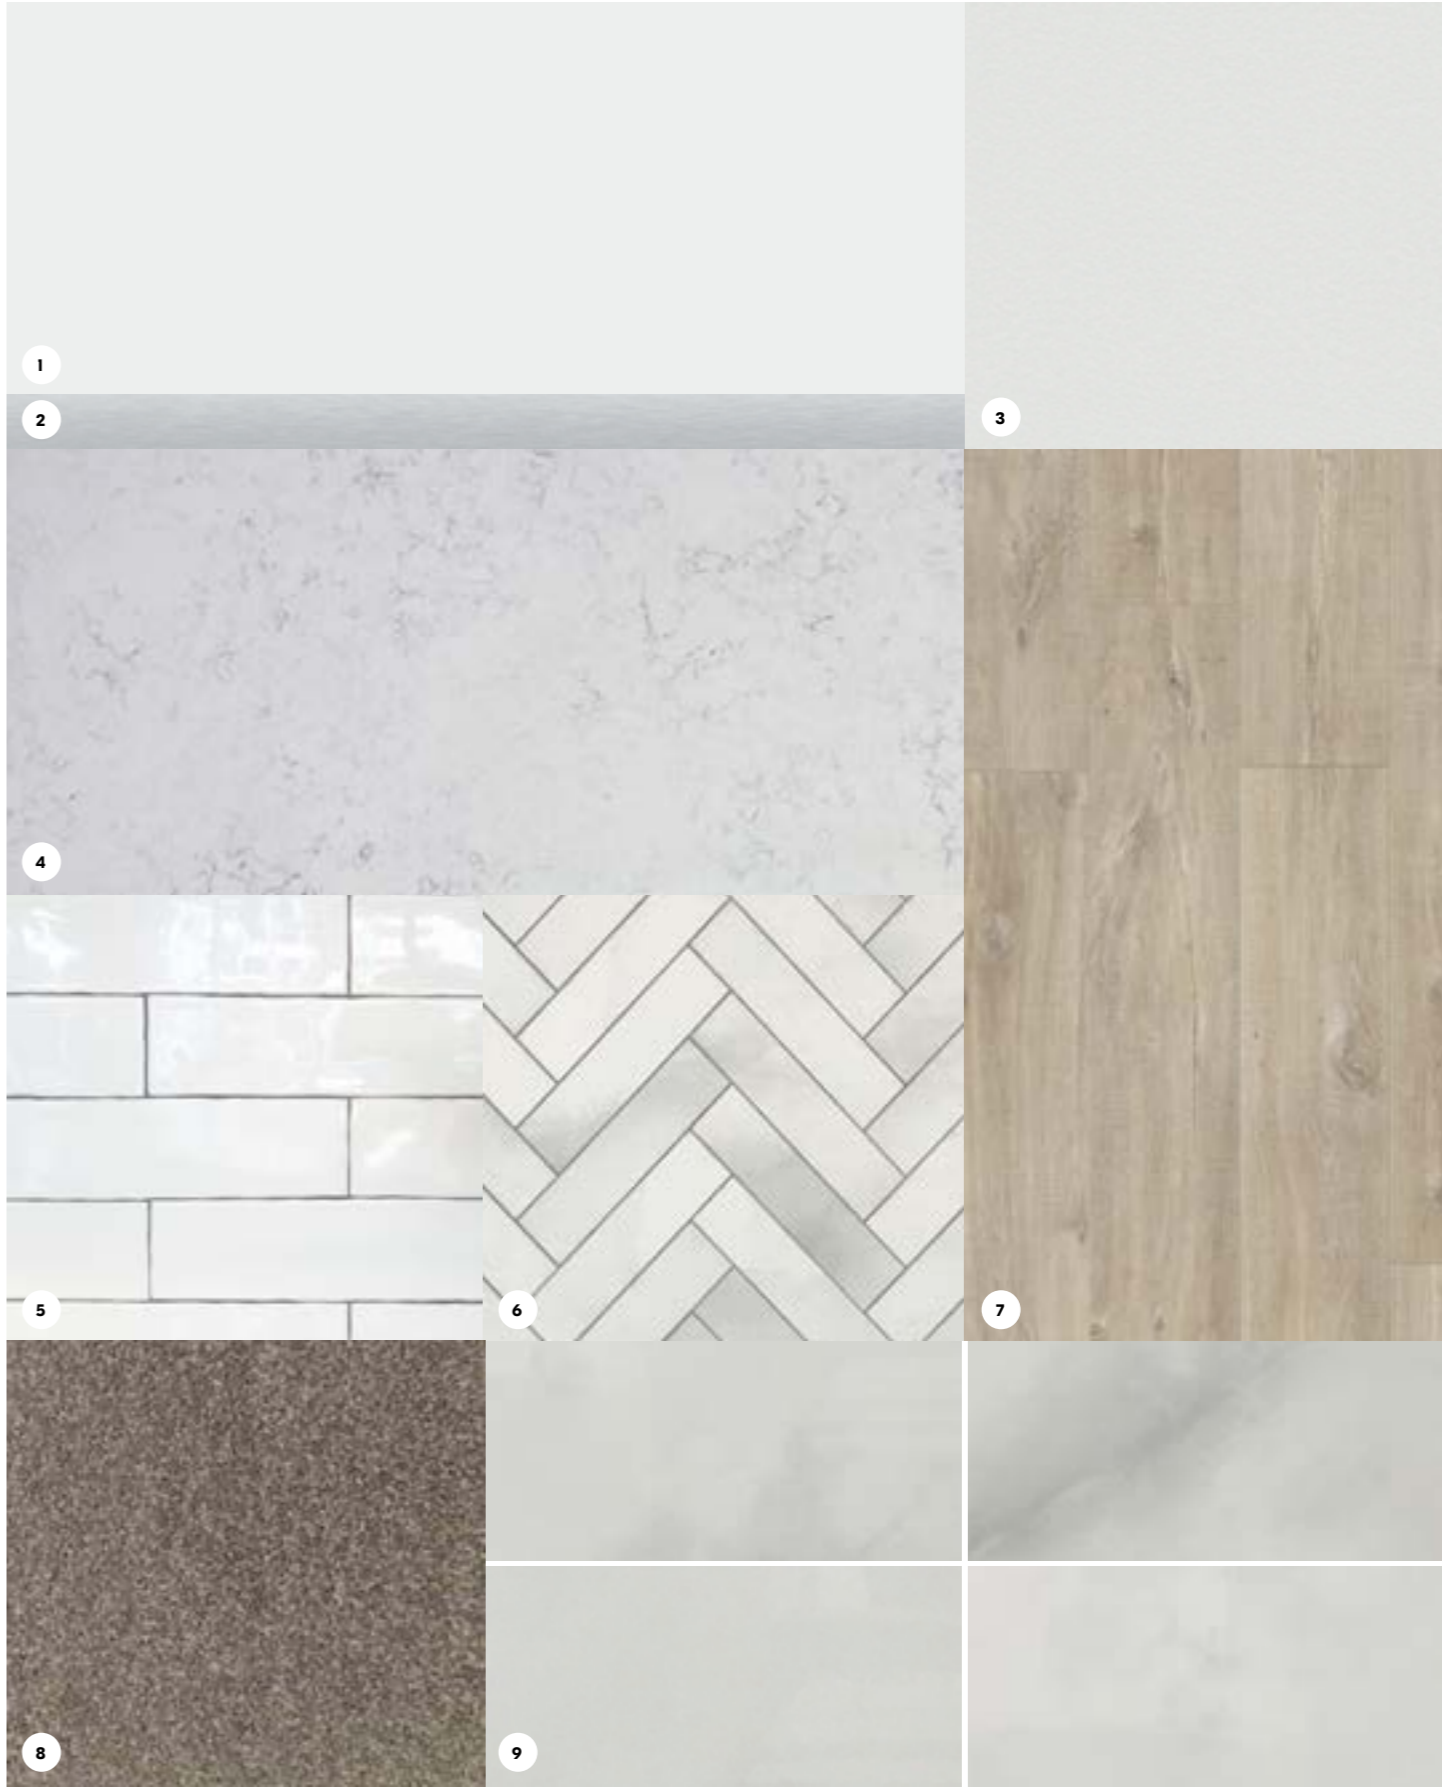

Traditional Finishes Scheme

1. Wall, Ceiling & Skirting Paint
2. Chrome Finish to Kitchen Accessories
3. Kitchen Cabinetry & Bathroom Vanity
4. Kitchen & Bathroom Benchtop
5. Kitchen & Laundry Splashback
6. Bathroom Feature Wall Tiles
7. Timber Flooring to Kitchen, Living & Entry
8. Carpet to Bedrooms
9. Bathroom Wall & Floor Tiles