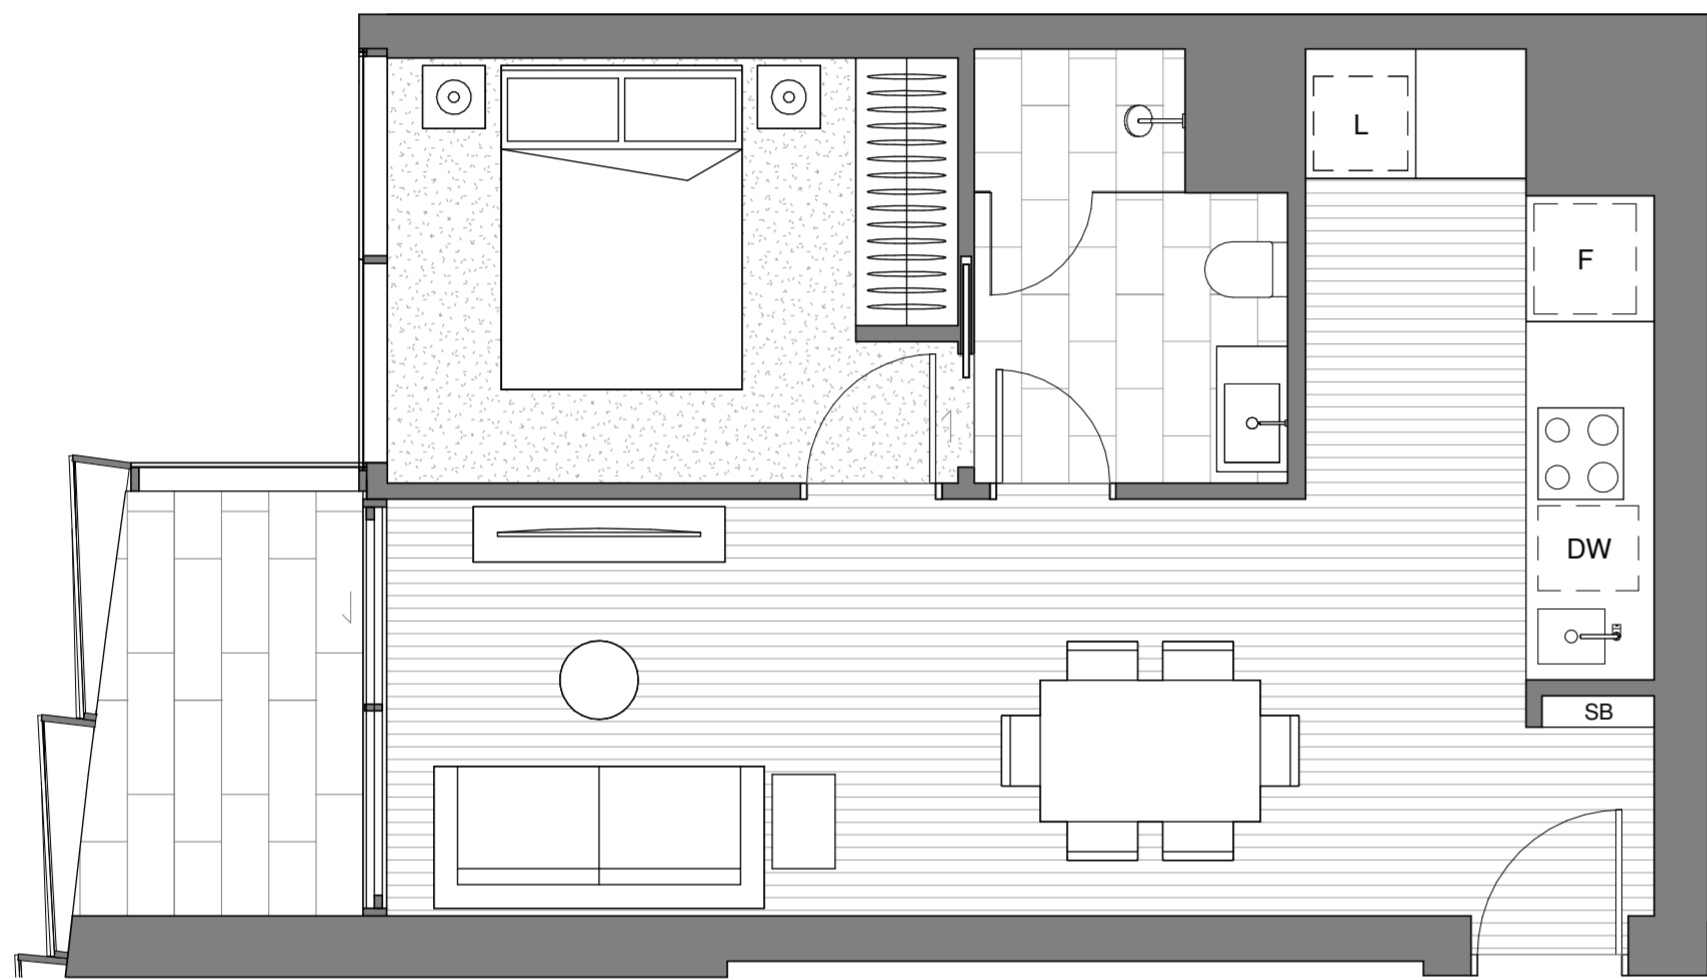

Internal area min:	48.0m ²
Internal area max:	48.0m ²
Wintergarden area min:	5.7m ²
Wintergarden area max:	6.0m ²
Total area min:	53.7m ²
Total area max:	54.0m ²

**APT TYPE
ID.1**

APARTMENT N°
3.13

Internal area min:	62.3m ²
Internal area max:	62.3m ²
Wintergarden area min:	3.4m ²
Wintergarden area max:	3.4m ²
Total area min:	65.7m ²
Total area max:	65.7m ²