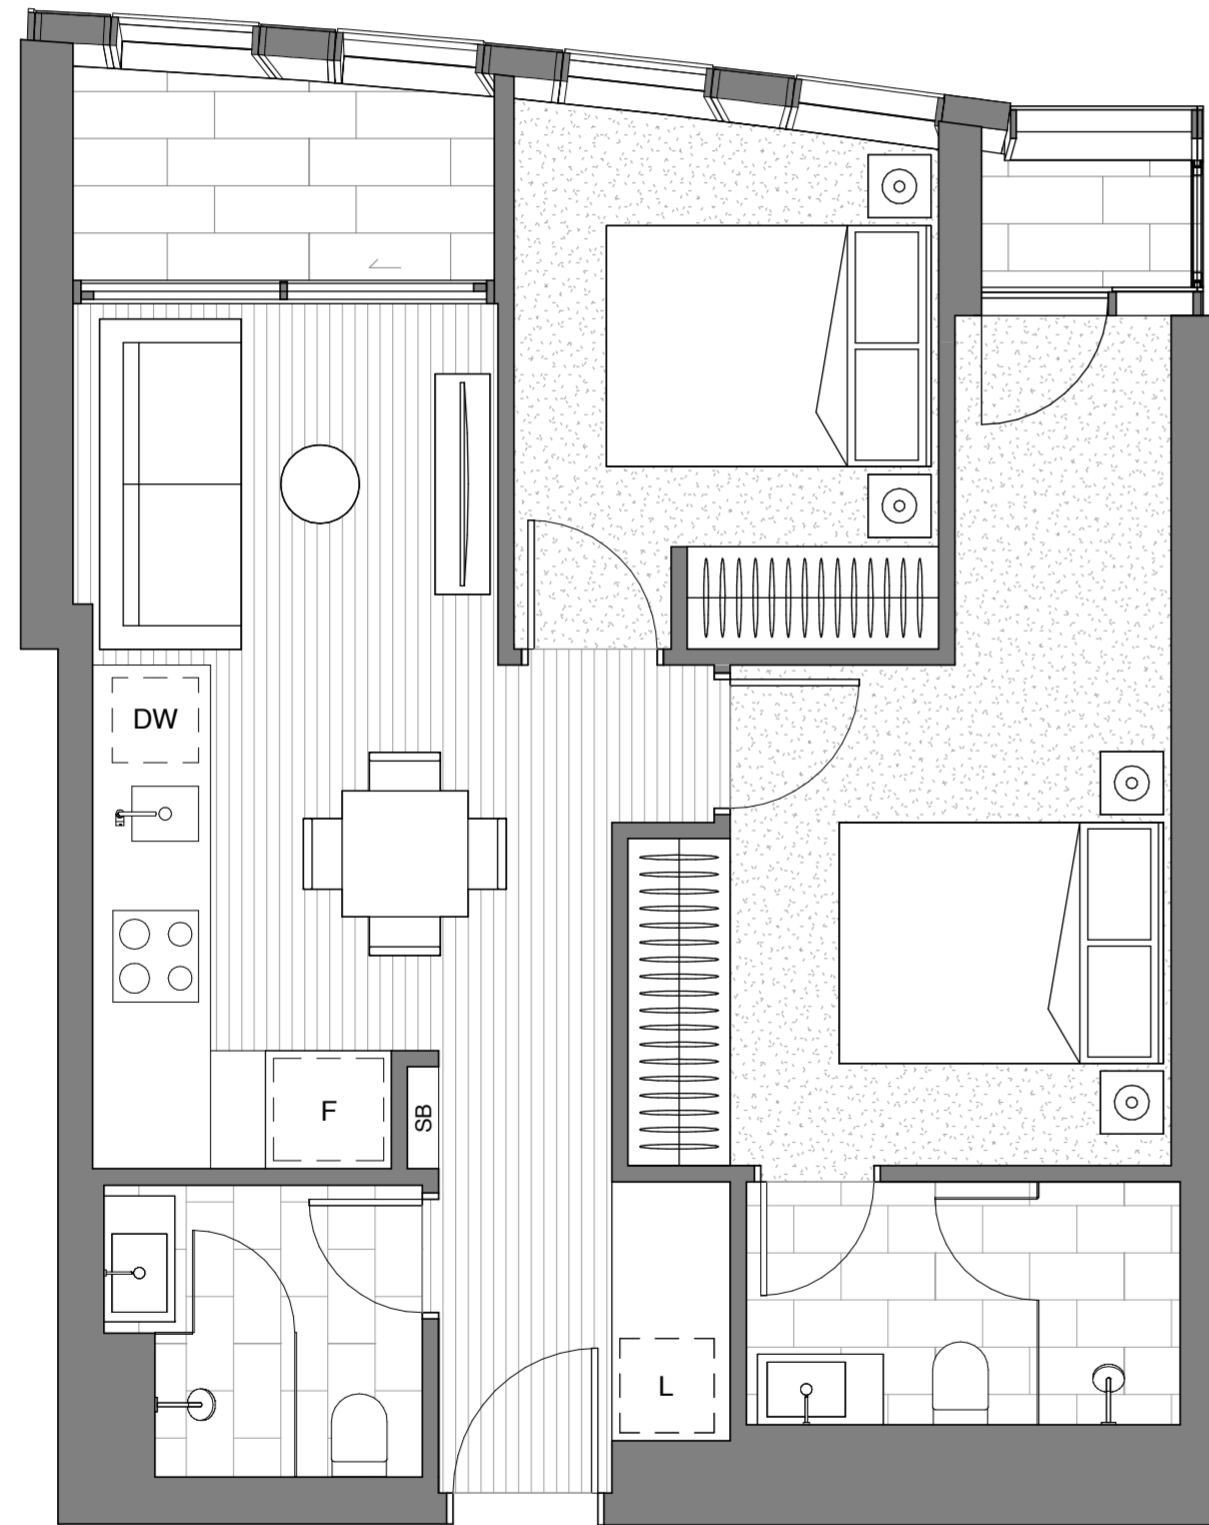

APT TYPE 2B.2

APARTMENT N°
3.04 – 3.05M
3.11M – 3.12M

Internal area min:	60.4m²
Internal area max:	60.5m²
Wintergarden area min:	5.5m²
Wintergarden area max:	5.6m²
Total area min:	65.9m²
Total area max:	66.1m²

APT TYPE 2B.3

APARTMENT N°
43.11

Internal area min:	61.0m²
Internal area max:	61.0m²
Wintergarden area min:	4.2m²
Wintergarden area max:	4.2m²
Total area min:	65.2m²
Total area max:	65.2m²