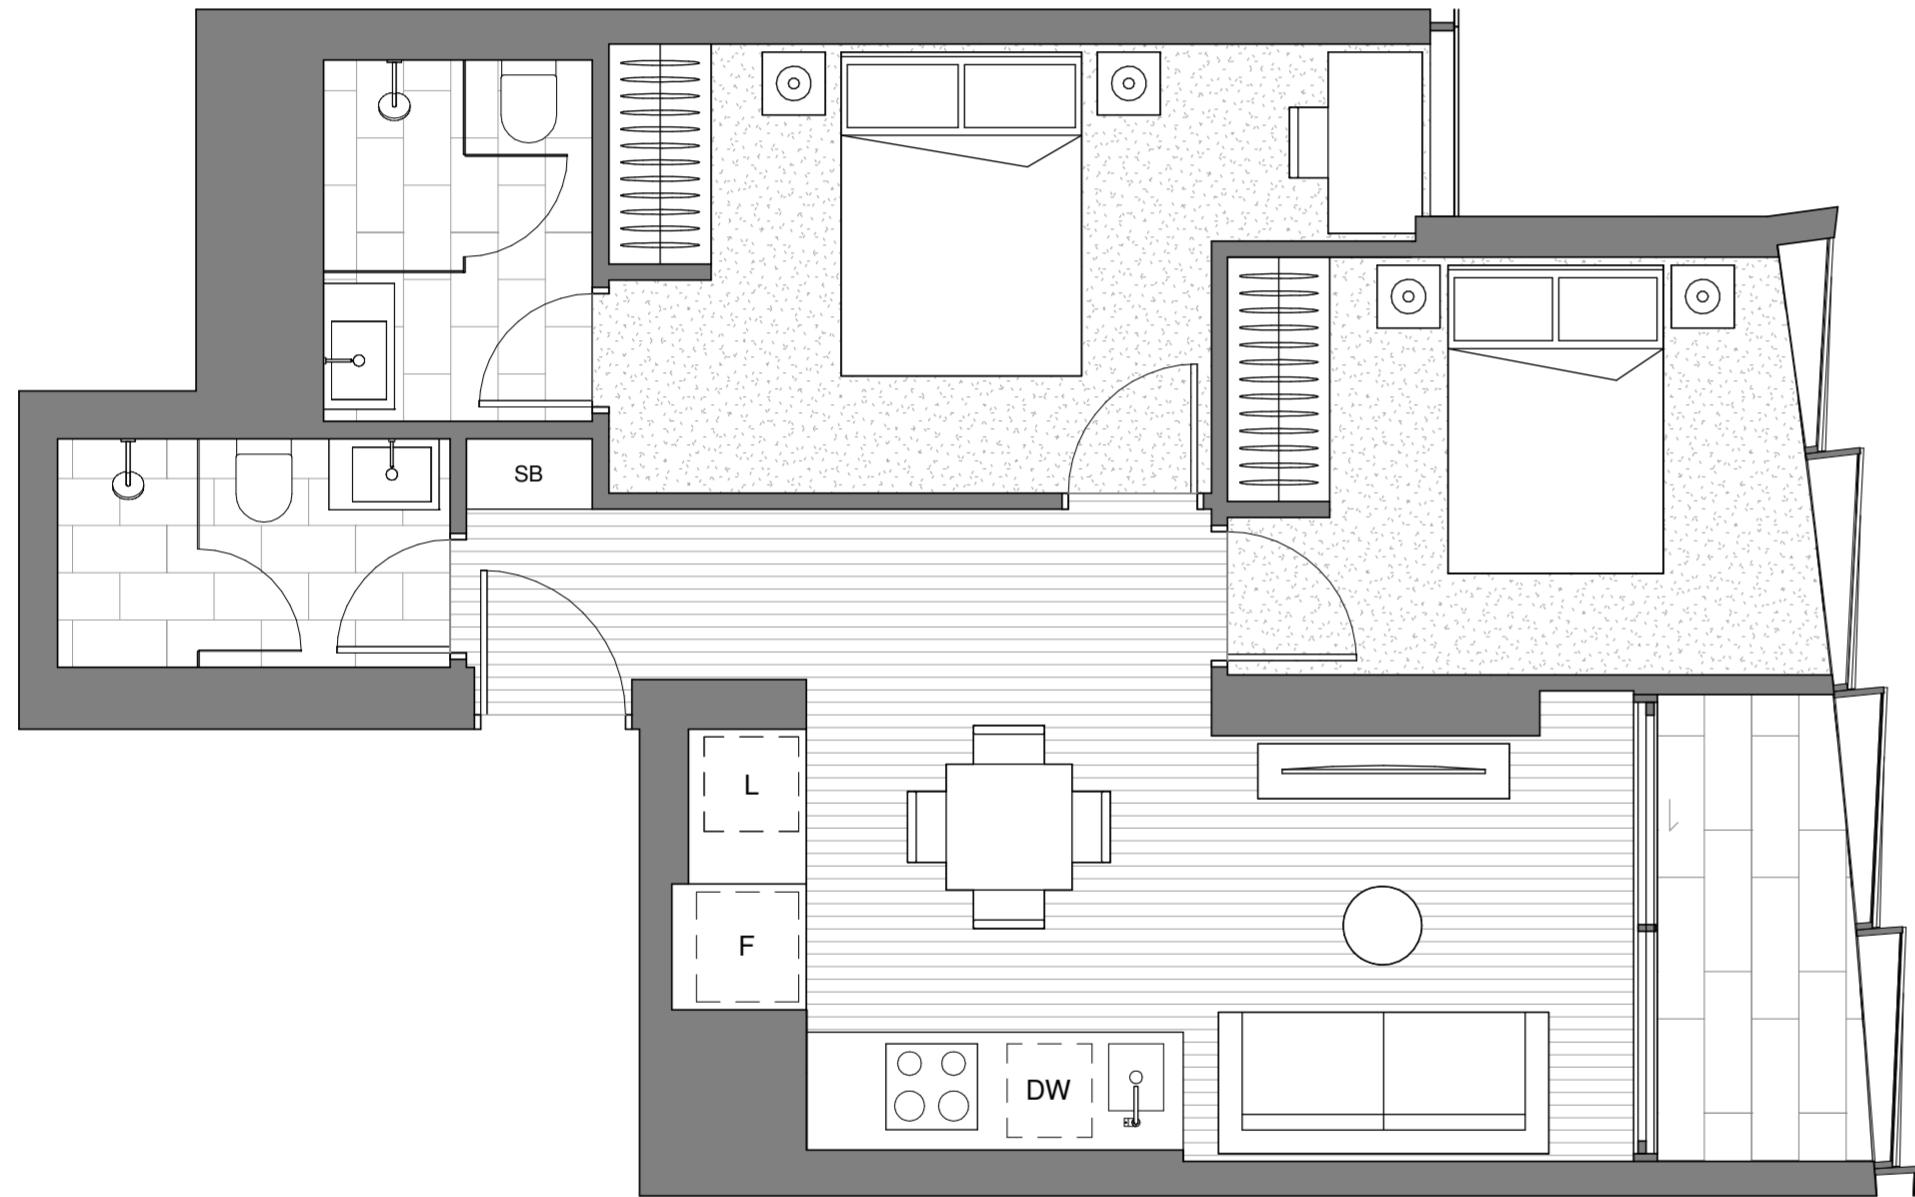

**APT TYPE
2D**

APARTMENT N°

5.09 - 43.09

Internal area min:	62.7m²
Internal area max:	63.1m²
Wintergarden area min:	4.5m²
Wintergarden area max:	4.7m²
Total area min:	67.2m²
Total area max:	67.8m²