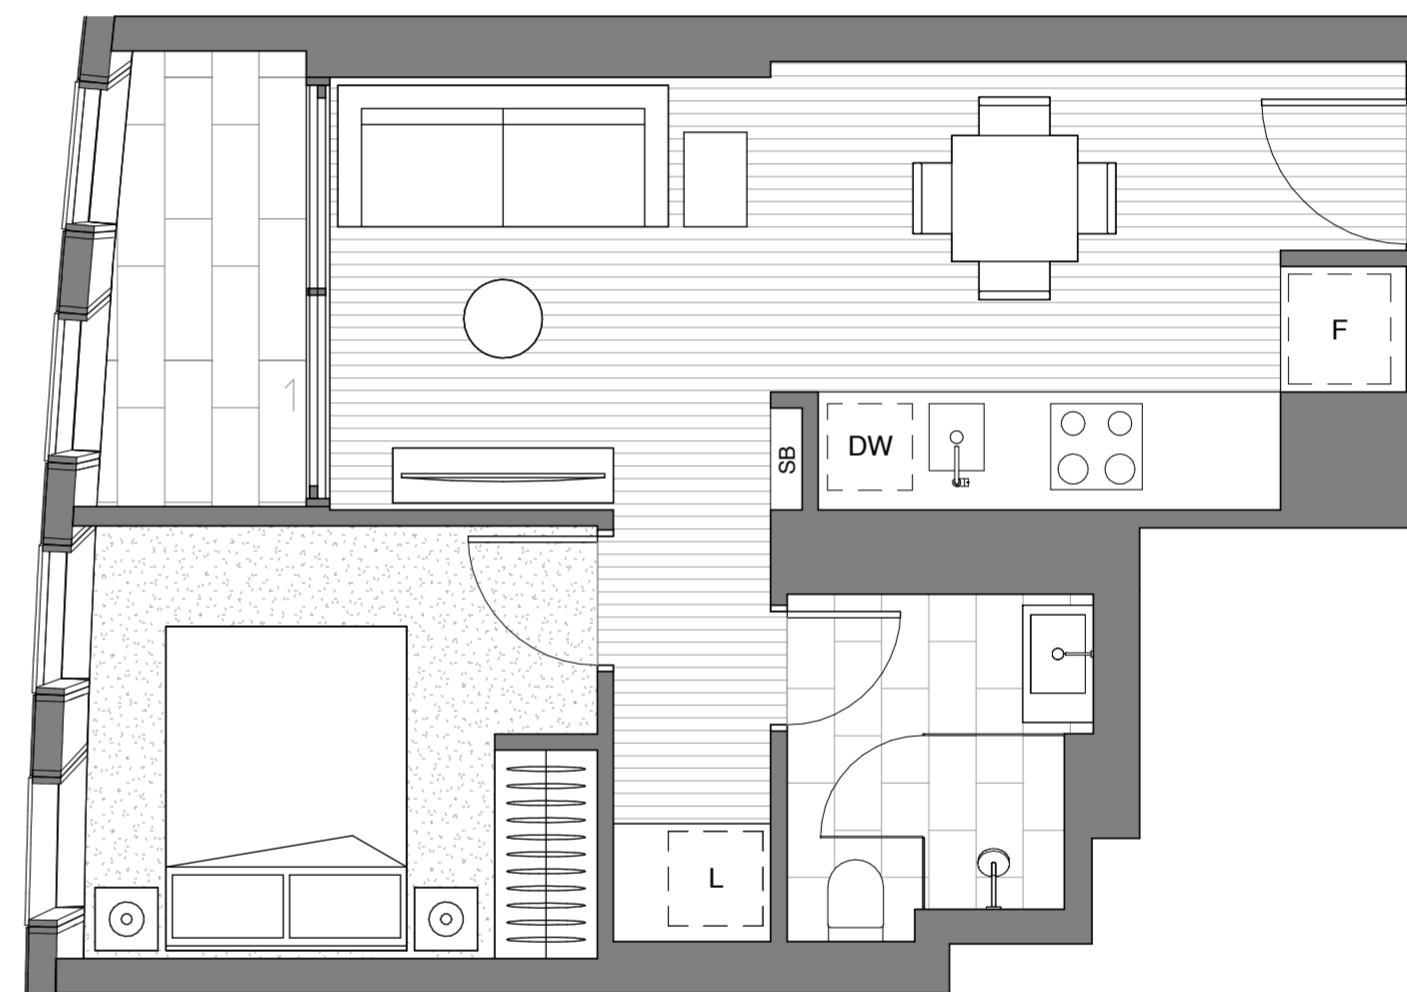

**APT TYPE
1B.5**

APARTMENT N°
3.14 M

Internal area min:	41.1m²
Internal area max:	41.1m²
Wintergarden area min:	4.2m²
Wintergarden area max:	4.2m²
Total area min:	45.3m²
Total area max:	45.3m²