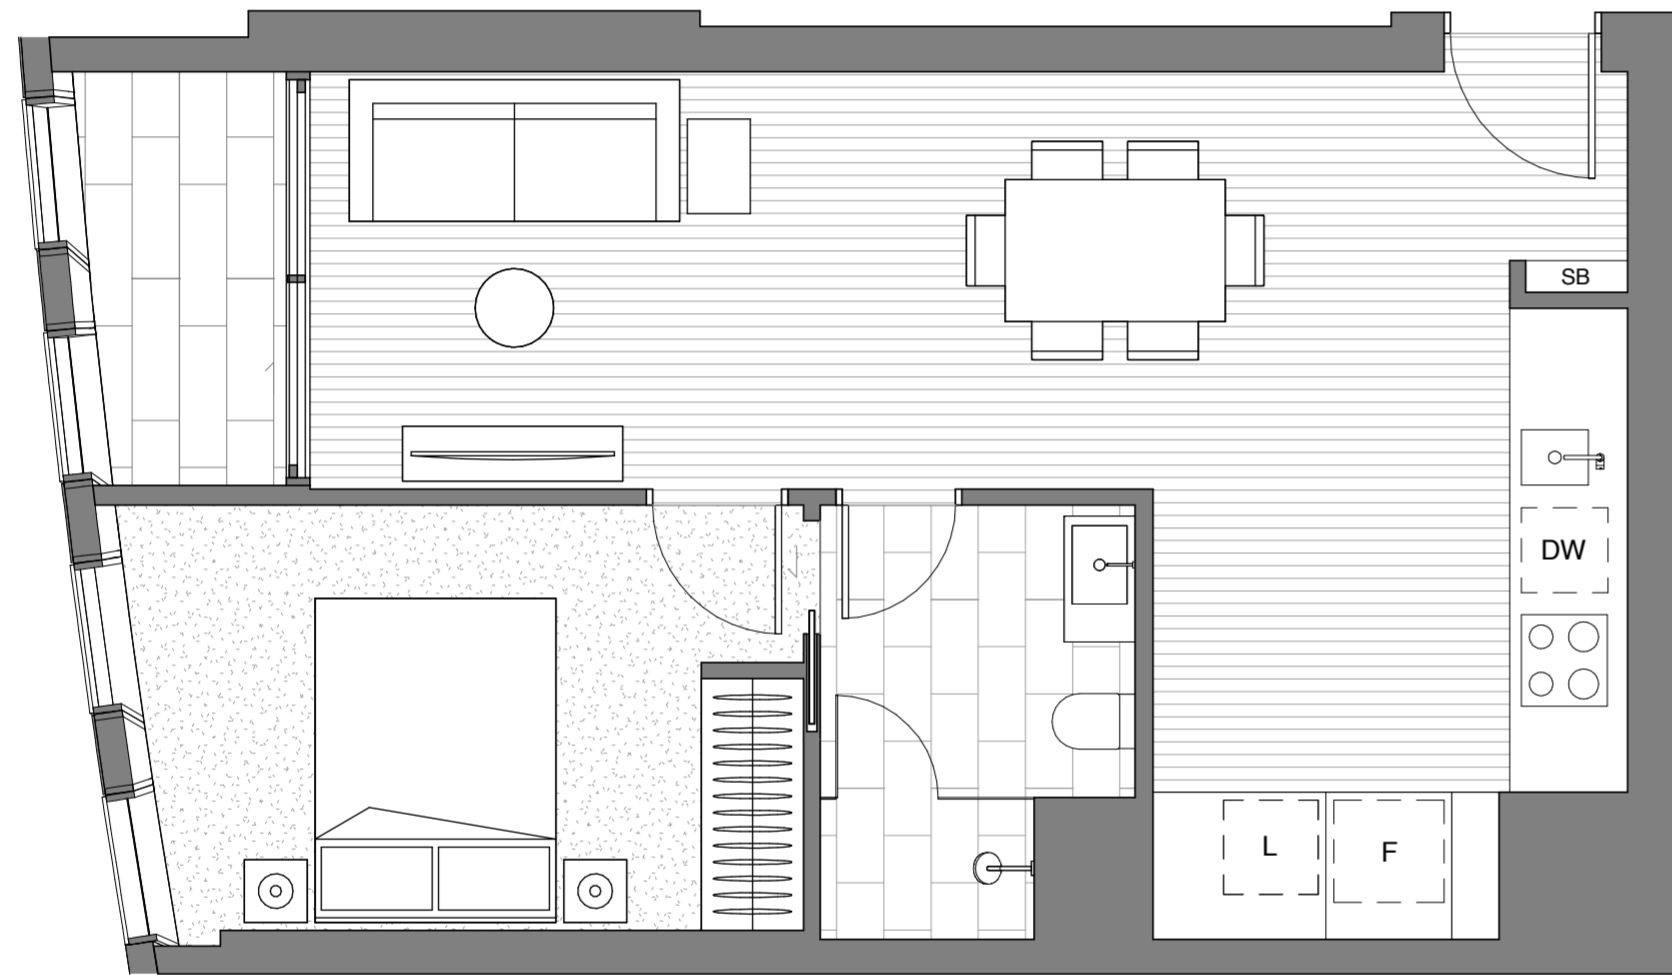

**APT TYPE
1A.1**

APARTMENT N°

4.01

Internal area min:	54.9m ²
Internal area max:	54.9m ²
Wintergarden area min:	4.2m ²
Wintergarden area max:	4.2m ²
Total area min:	59.1m ²
Total area max:	59.1m ²

**APT TYPE
1A.2**