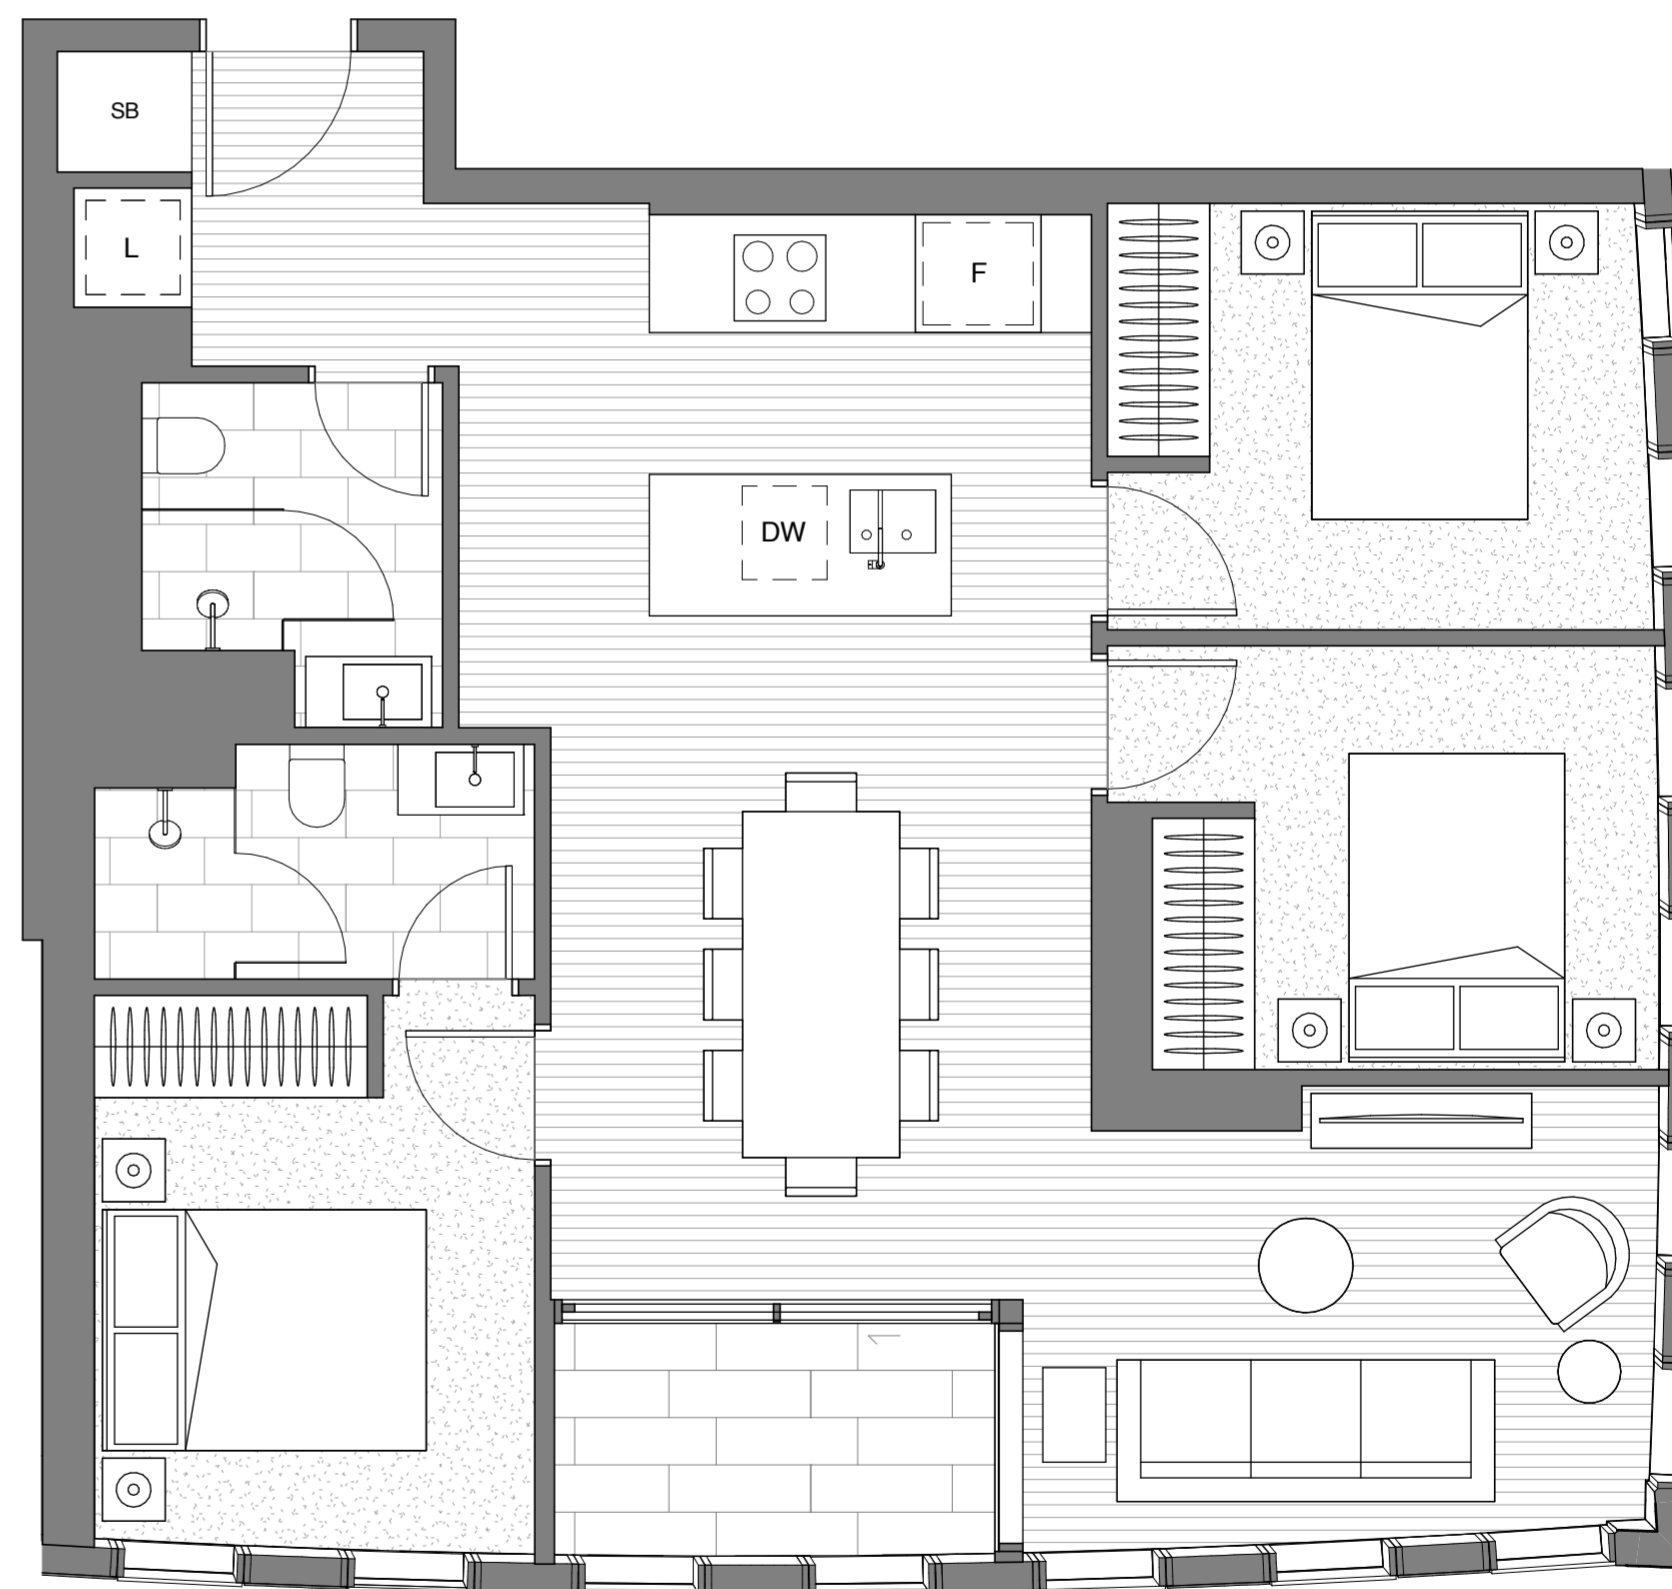

**APT TYPE
3A.1**

APARTMENT N°

4.10

Internal area min:	88.8m²
Internal area max:	88.8m²
Wintergarden area min:	4.7m²
Wintergarden area max:	4.7m²
Total area min:	93.5m²
Total area max:	93.5m²