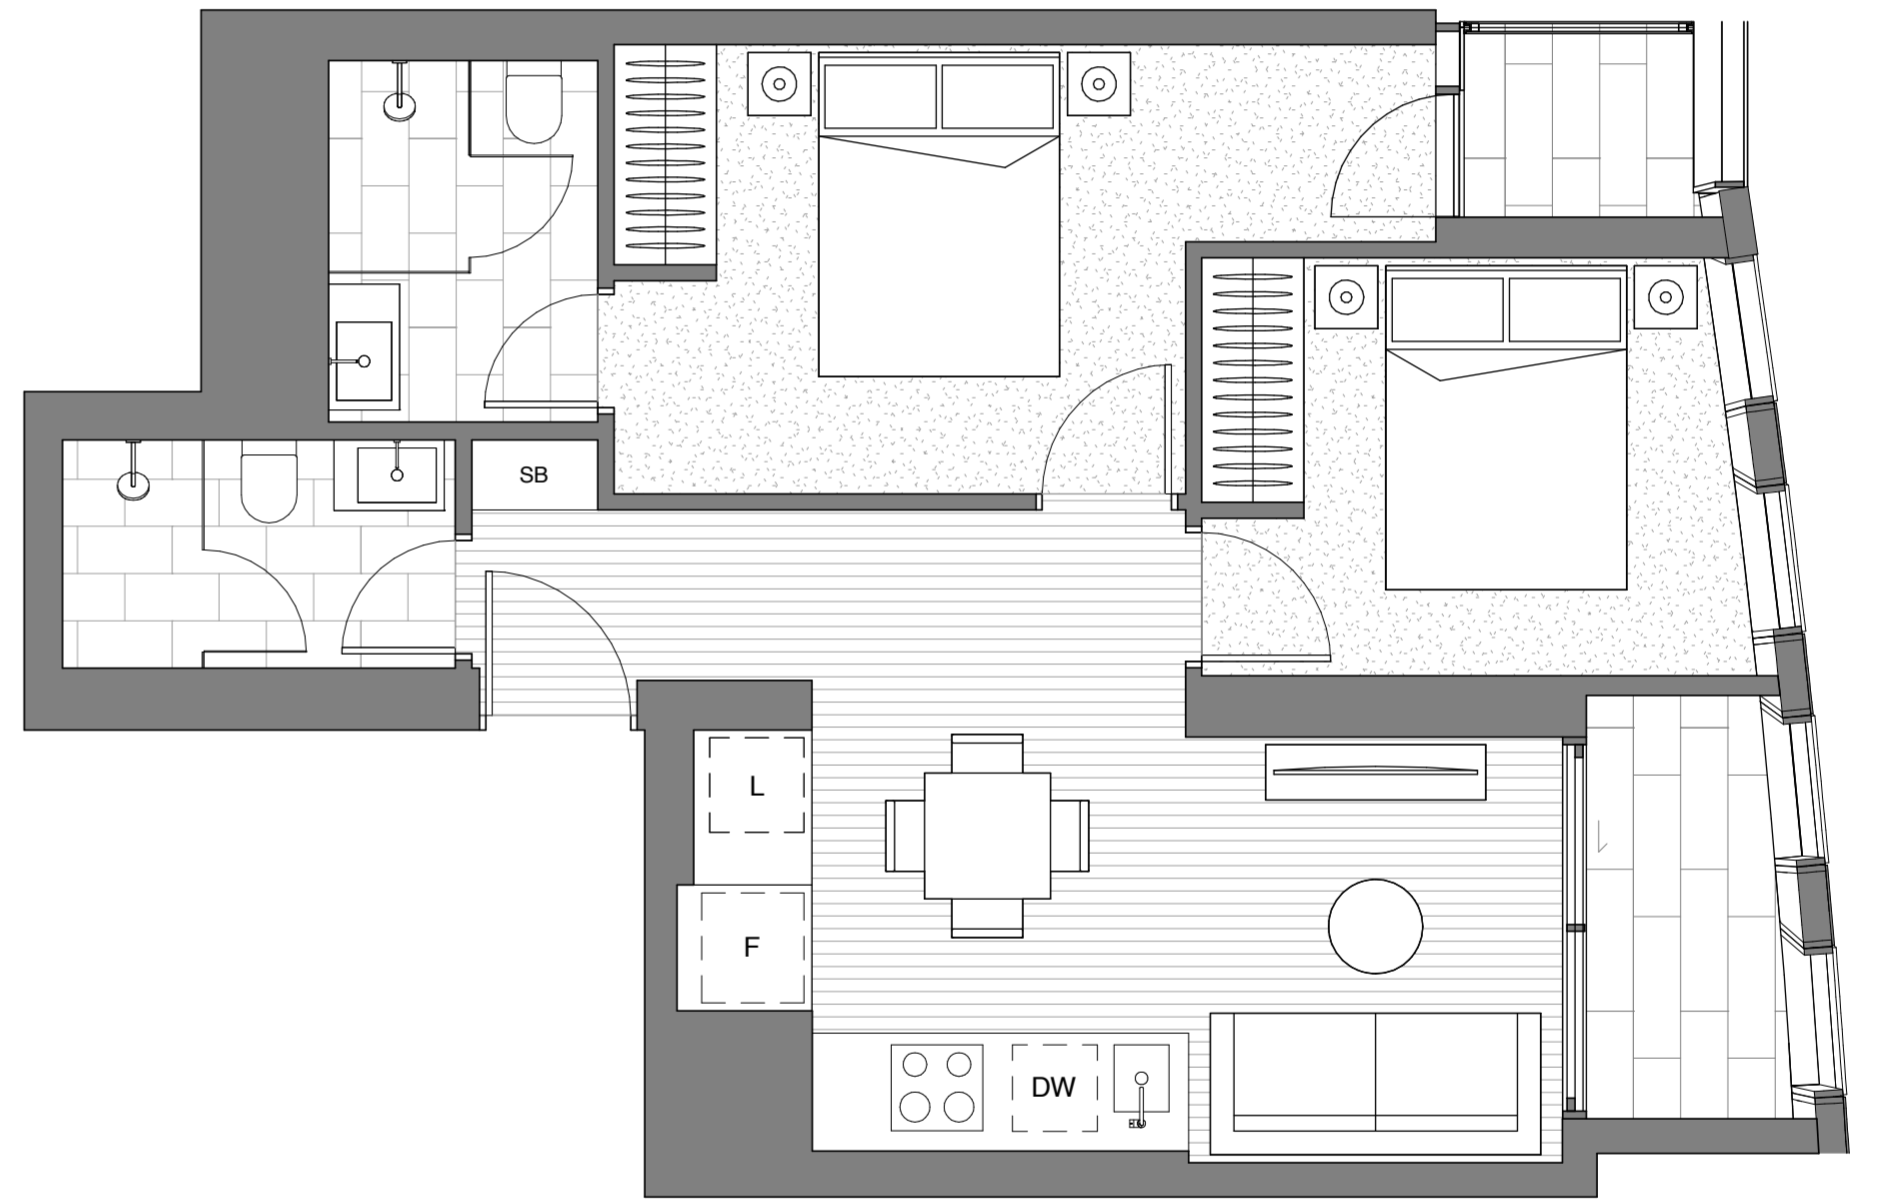

**APT TYPE
2D.2**

APARTMENT N°

3.09

Internal area min:	59.6m²
Internal area max:	59.6m²
Wintergarden area min:	6.0m²
Wintergarden area max:	6.0m²
Total area min:	65.6m²
Total area max:	65.6m²