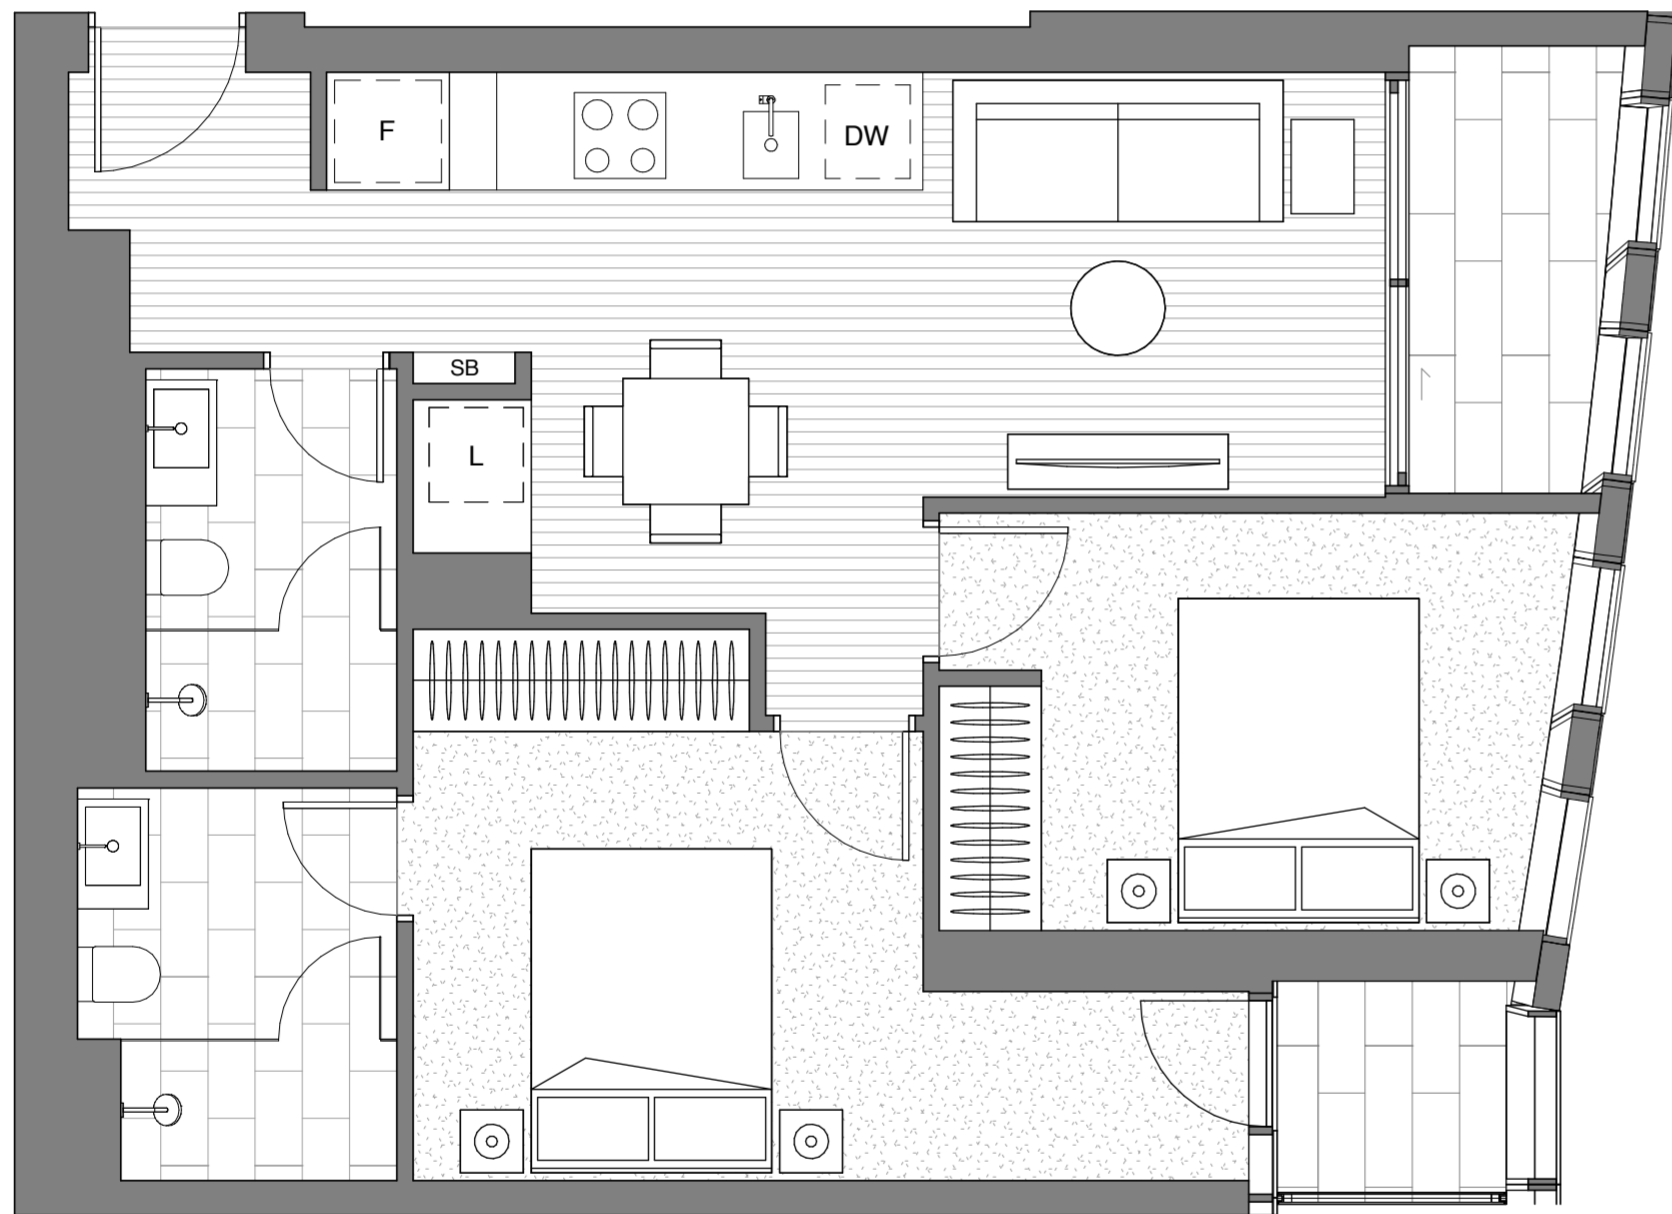

APT TYPE
2C.2

APARTMENT N°

3.08

Internal area min:	65.1m²
Internal area max:	65.1m²
Wintergarden area min:	6.6m²
Wintergarden area max:	6.6m²
Total area min:	71.7m²
Total area max:	71.7m²