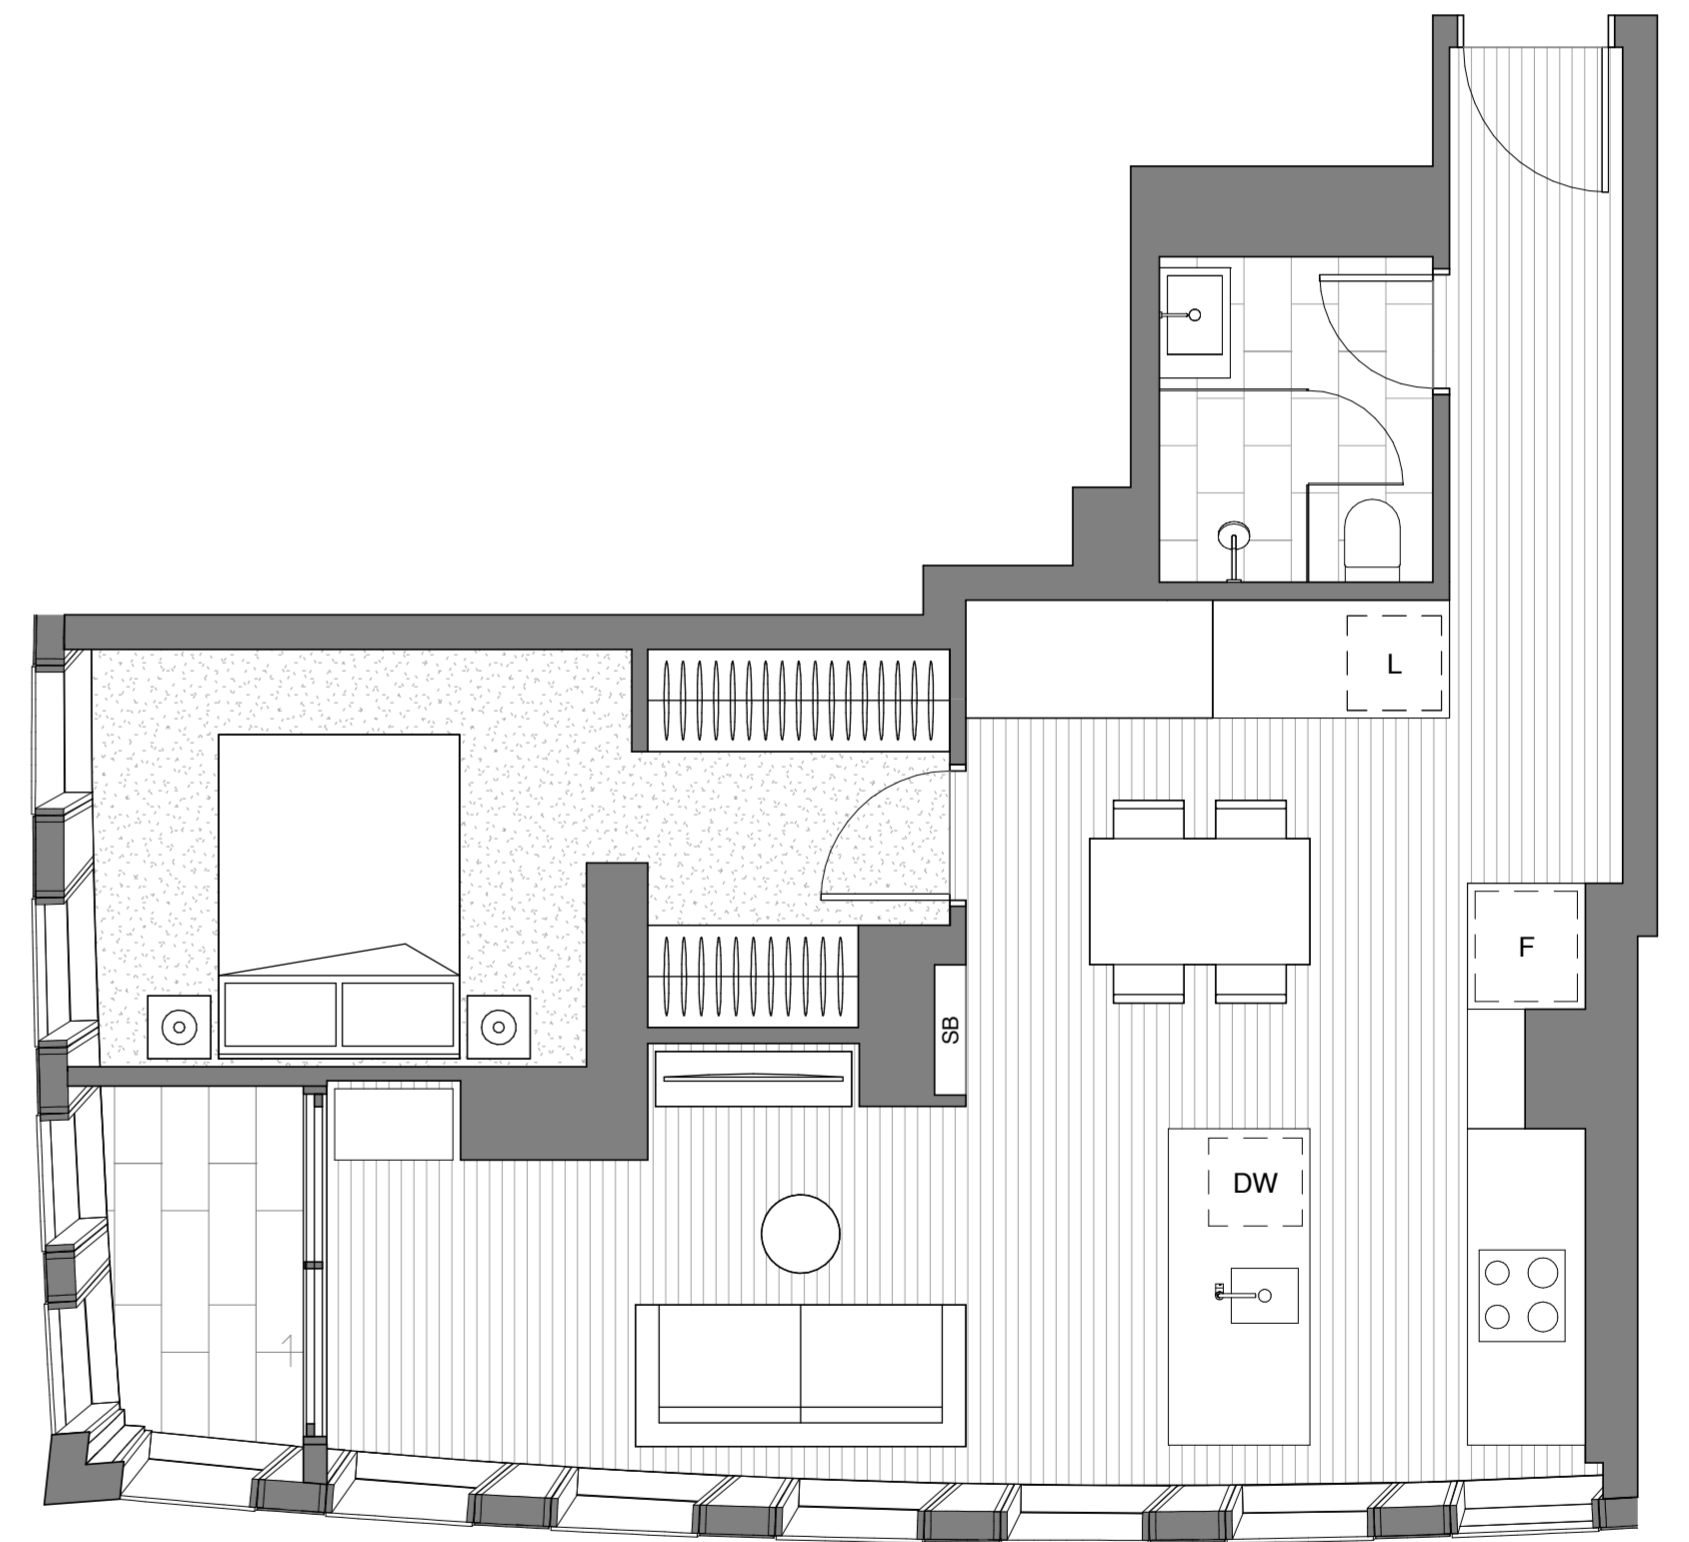

Internal area min:	48.0m ²
Internal area max:	48.0m ²
Wintergarden area min:	5.7m ²
Wintergarden area max:	6.0m ²
Total area min:	53.7m ²
Total area max:	54.0m ²

**APT TYPE
ID.1**

APARTMENT N°
3.13

Internal area min:	62.3m ²
Internal area max:	62.3m ²
Wintergarden area min:	3.4m ²
Wintergarden area max:	3.4m ²
Total area min:	65.7m ²
Total area max:	65.7m ²