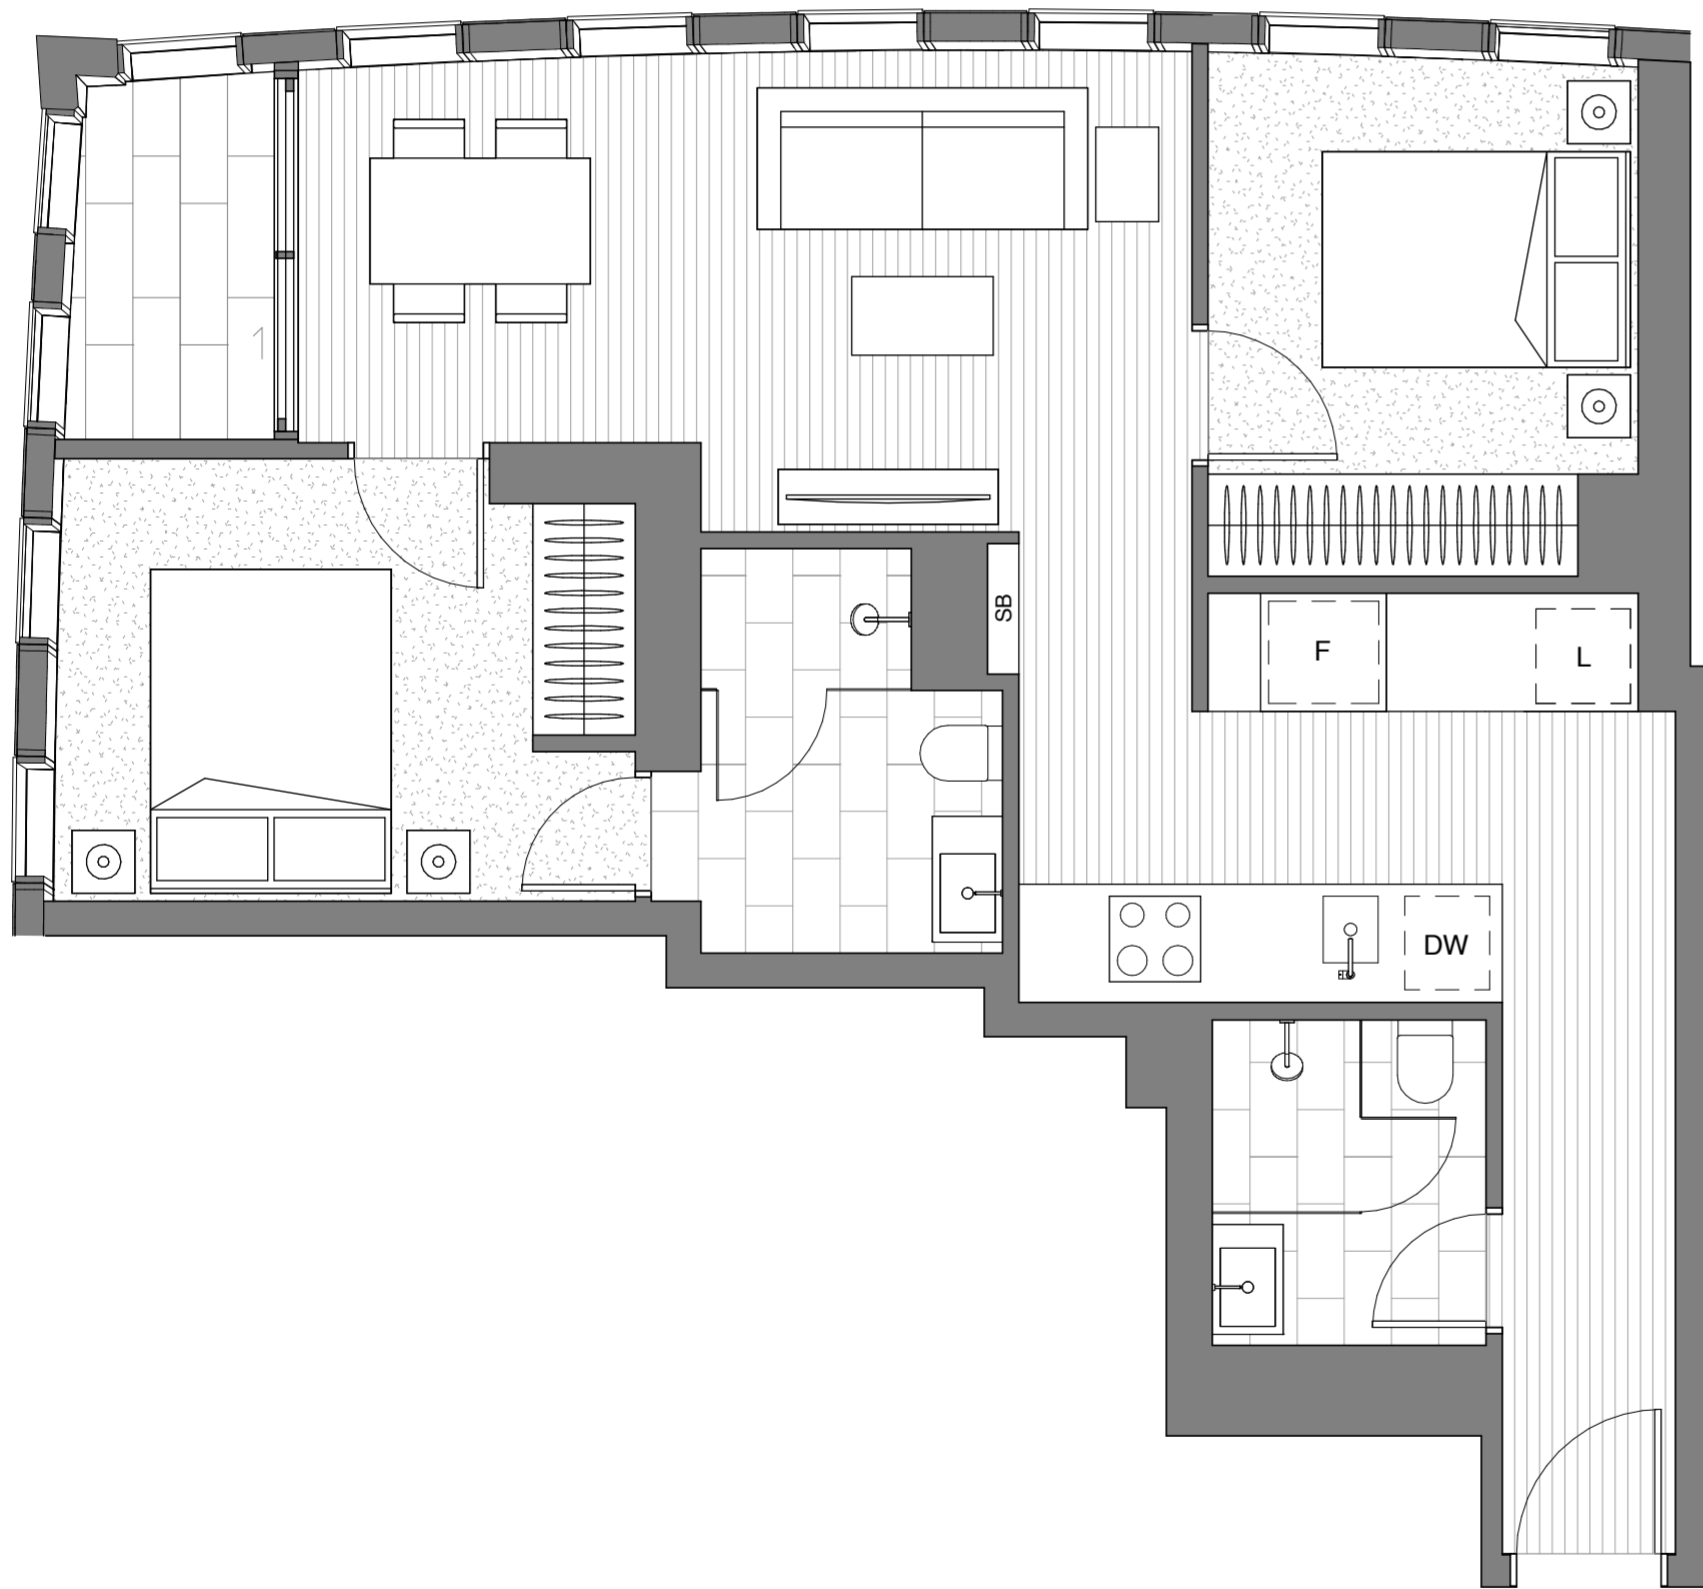

**APT TYPE
2A.2**

APARTMENT N°

4.03 – 4.06M

Internal area min:	68.7m²
Internal area max:	68.7m²
Wintergarden area min:	3.6m²
Wintergarden area max:	3.7m²
Total area min:	72.3m²
Total area max:	72.4m²

**APT TYPE
2A.3**

APARTMENT N°

4.13

Internal area min:	66.9m²
Internal area max:	66.9m²
Wintergarden area min:	3.7m²
Wintergarden area max:	3.7m²
Total area min:	70.6m²
Total area max:	70.6m²