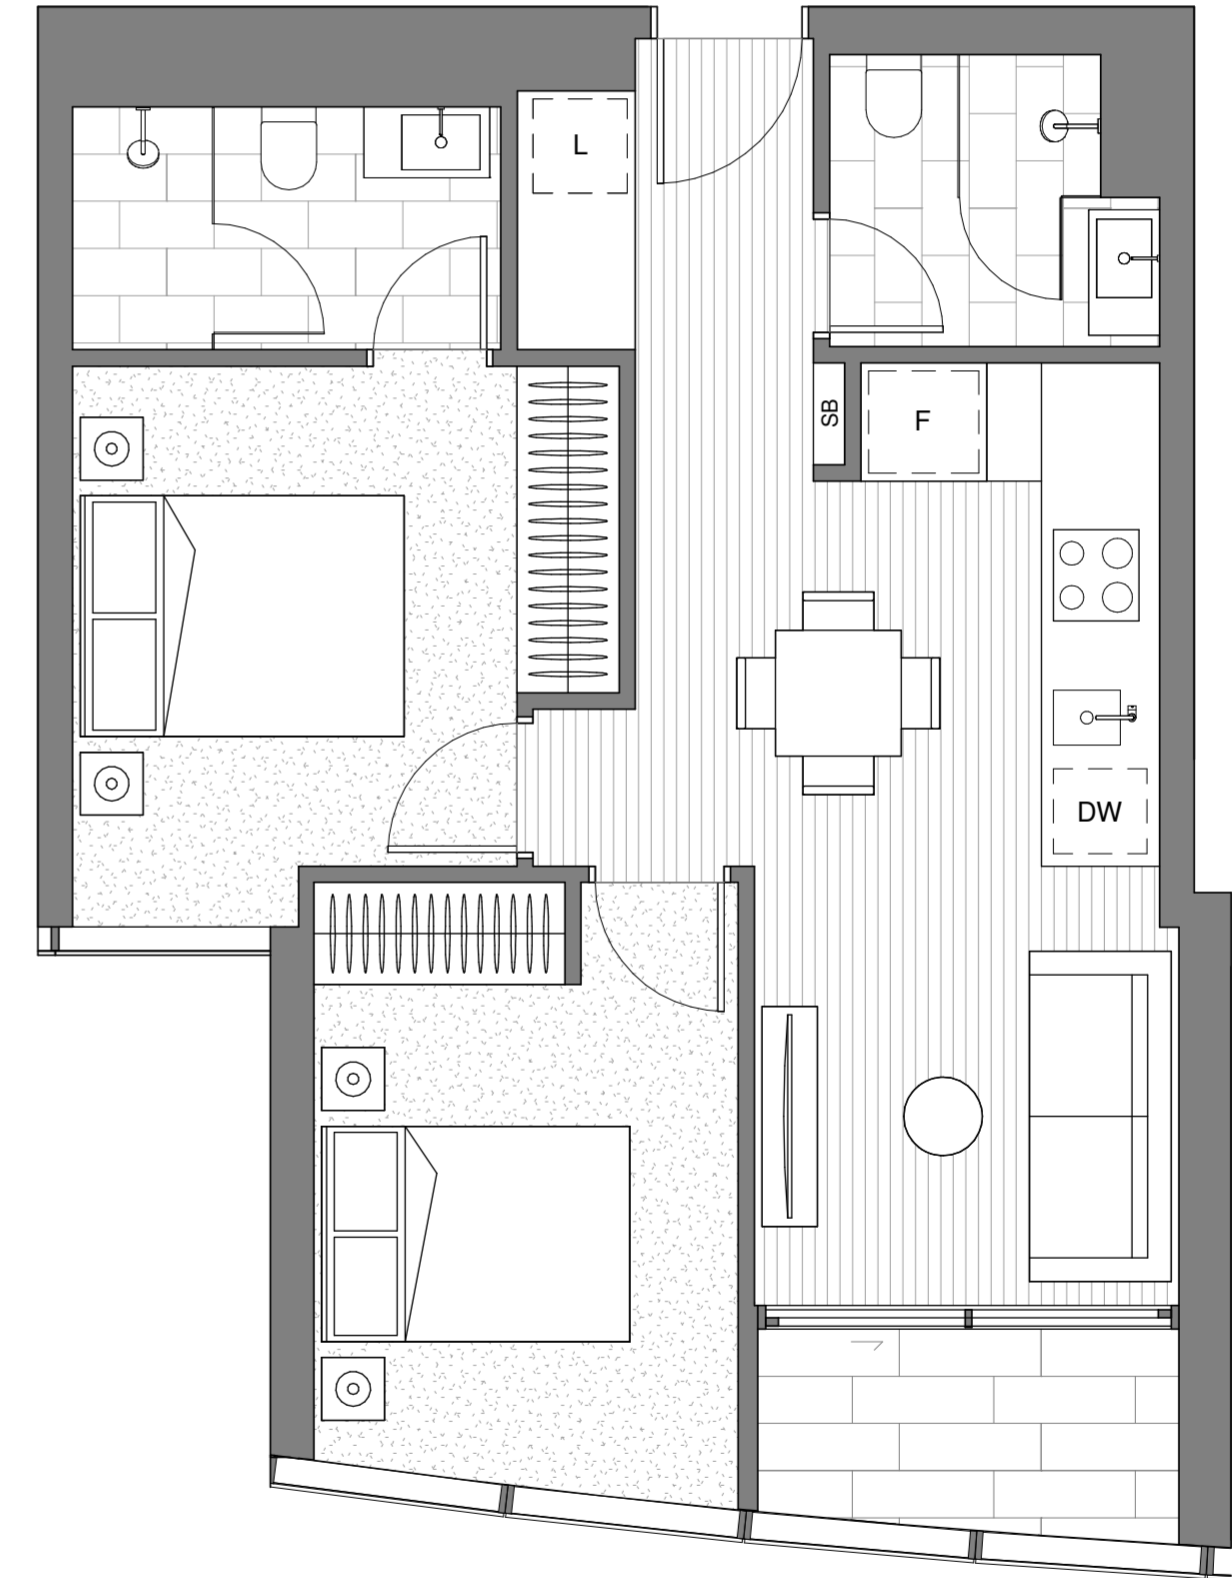

APT TYPE 2B.2

APARTMENT N°
3.04 – 3.05M
3.11M – 3.12M

Internal area min:	60.4m²
Internal area max:	60.5m²
Wintergarden area min:	5.5m²
Wintergarden area max:	5.6m²
Total area min:	65.9m²
Total area max:	66.1m²

APT TYPE 2B.3

APARTMENT N°
43.11

Internal area min:	61.0m²
Internal area max:	61.0m²
Wintergarden area min:	4.2m²
Wintergarden area max:	4.2m²
Total area min:	65.2m²
Total area max:	65.2m²