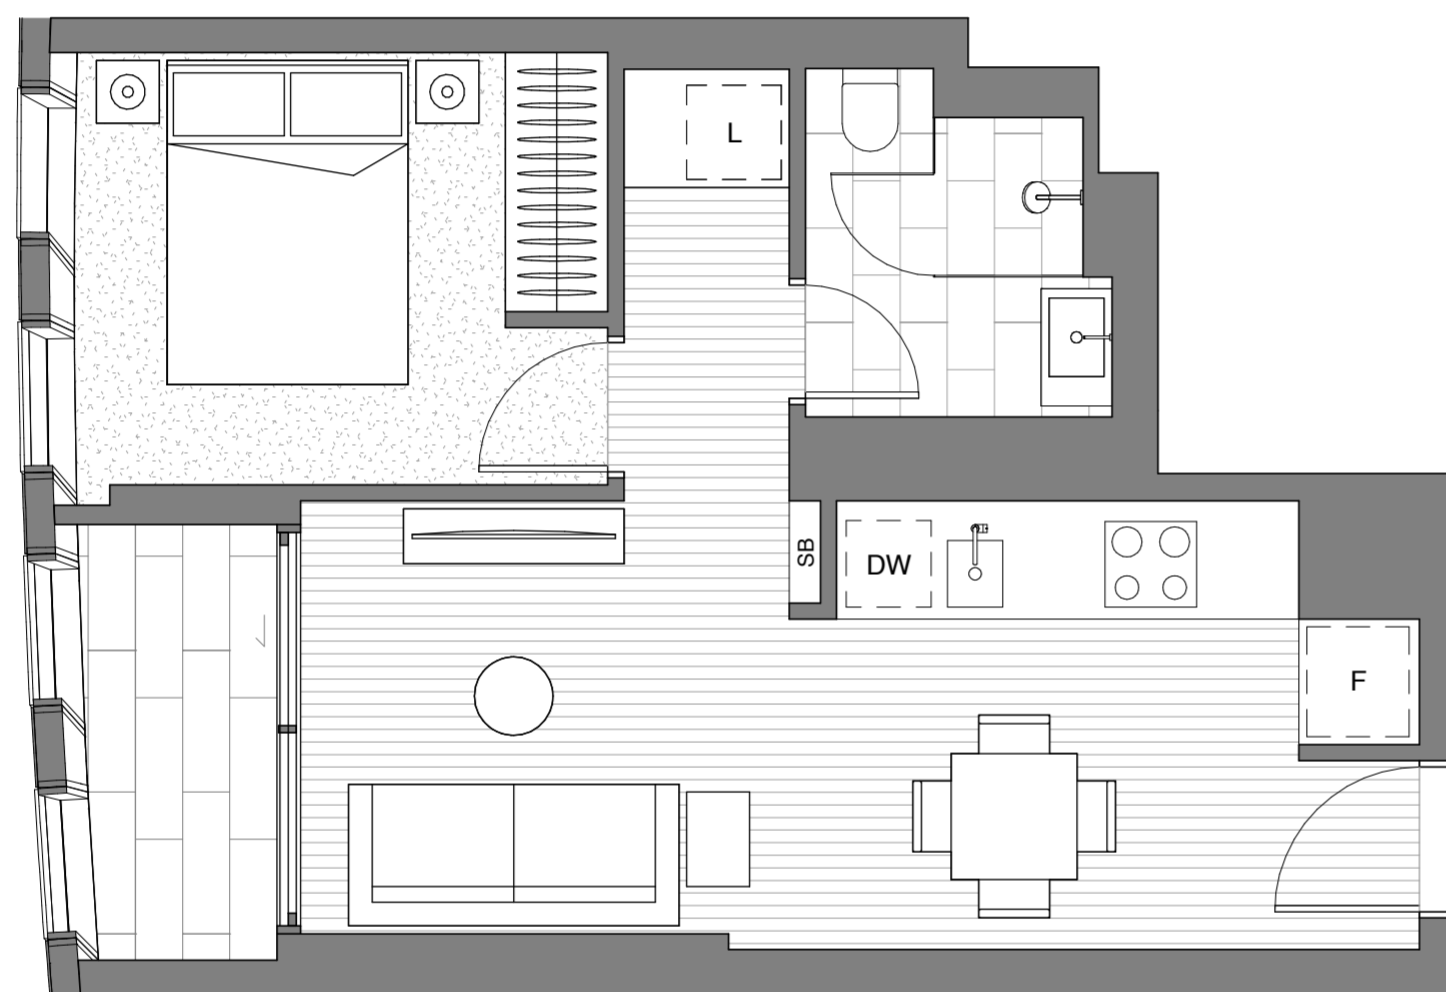

**APT TYPE
1B.4**

APARTMENT N°
3.02, 3.04M

Internal area min:	42.6m²
Internal area max:	42.6m²
Wintergarden area min:	3.8m²
Wintergarden area max:	4.0m²
Total area min:	46.5m²
Total area max:	46.6m²