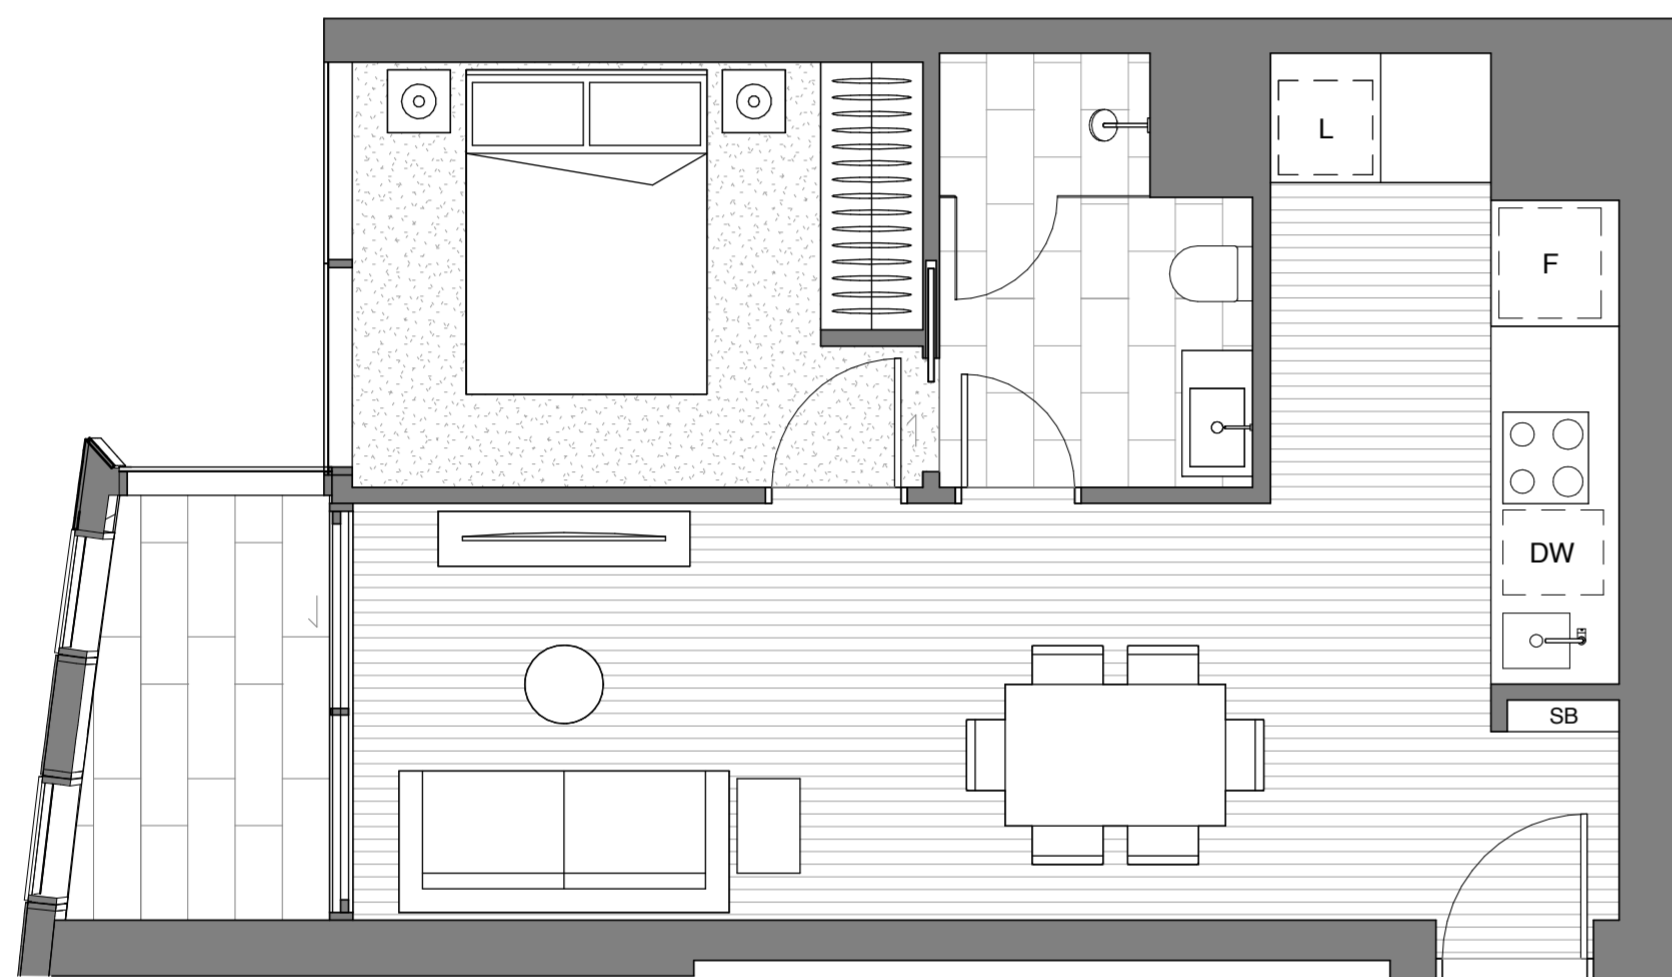

**APT TYPE
IC.2**

APARTMENT N°

4.15

Internal area min:	48.0m²
Internal area max:	48.0m²
Wintergarden area min:	5.3m²
Wintergarden area max:	5.3m²
Total area min:	53.3m²
Total area max:	53.3m²