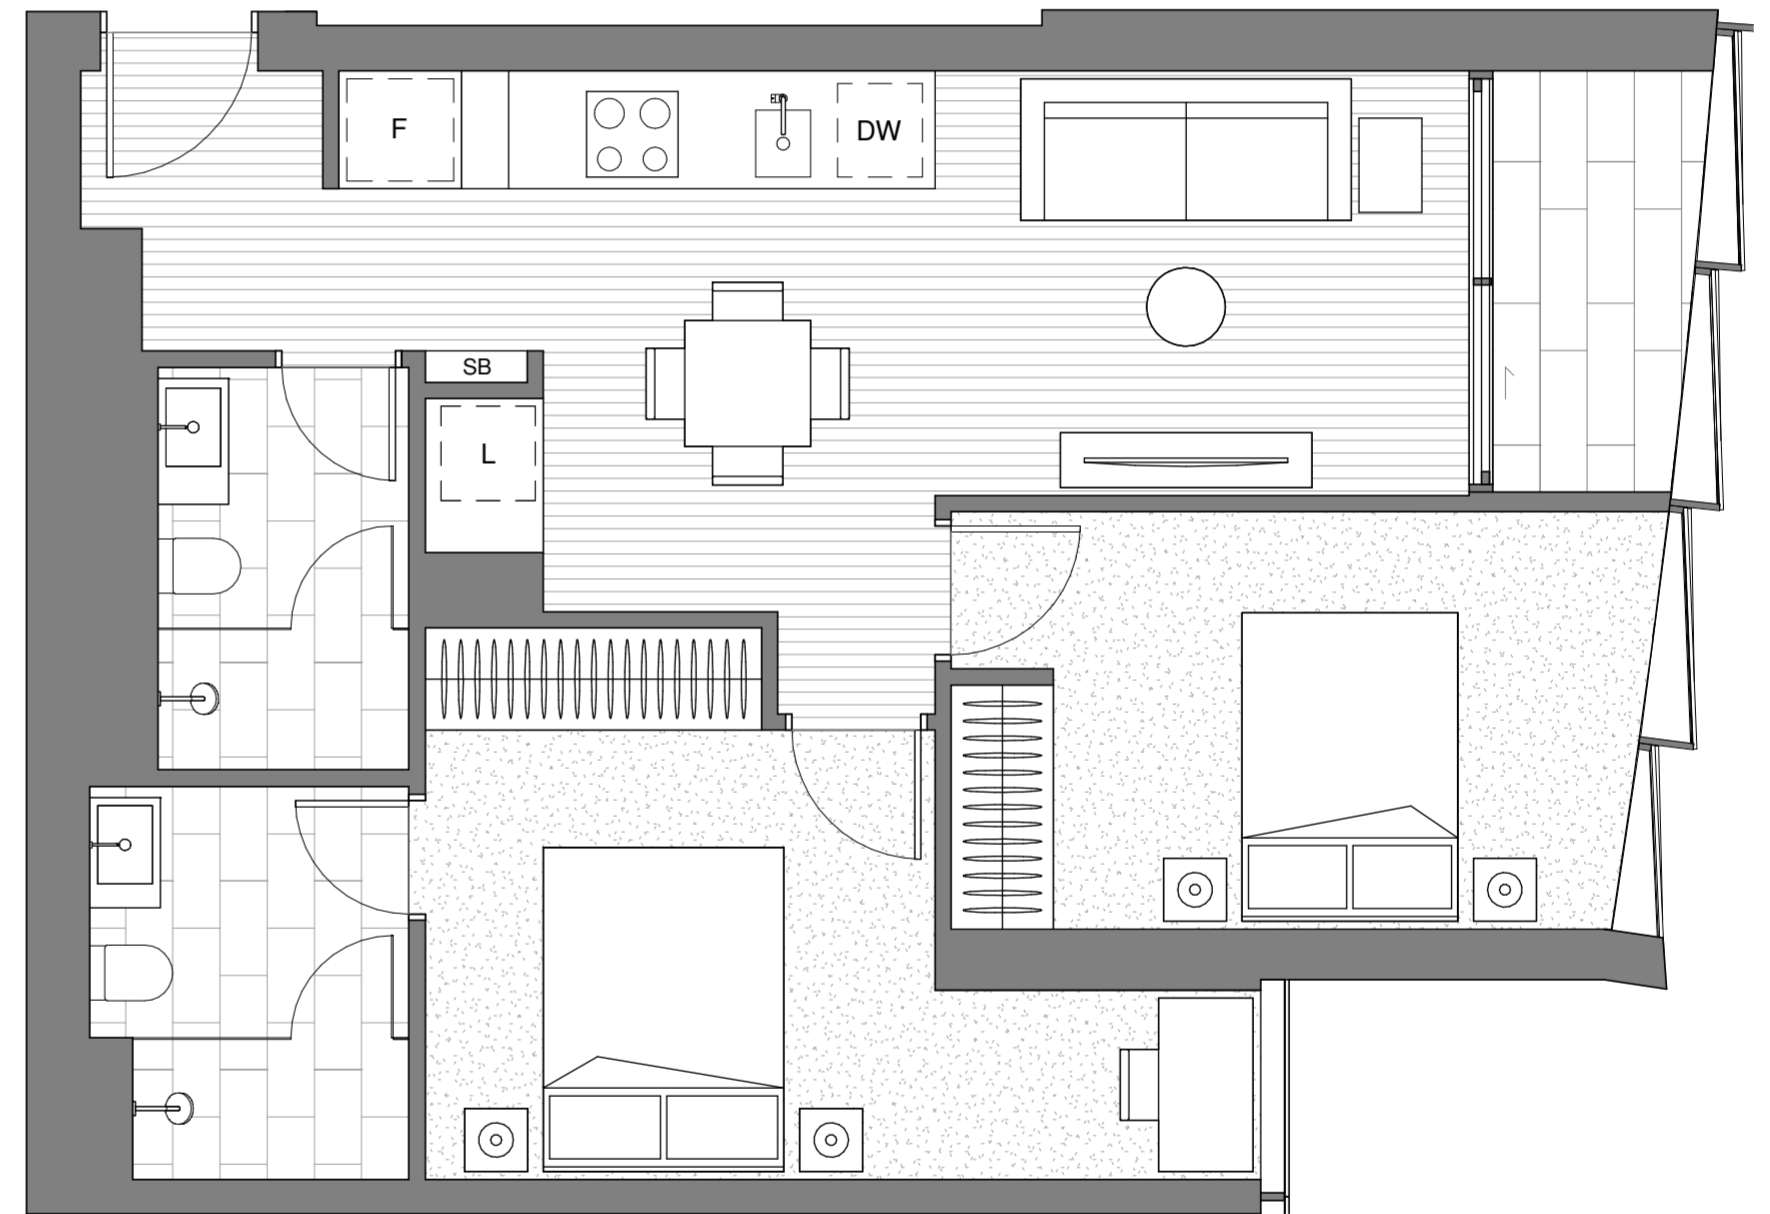

Internal area min:	67.9m ²
Internal area max:	68.2m ²
Wintergarden area min:	4.1m ²
Wintergarden area max:	4.4m ²
Total area min:	72.0m ²
Total area max:	72.6m ²

**APT TYPE
2D.1**

APARTMENT N°

4.09

Internal area min:	61.8m ²
Internal area max:	61.8m ²
Wintergarden area min:	4.5m ²
Wintergarden area max:	4.5m ²
Total area min:	66.3m ²
Total area max:	66.3m ²