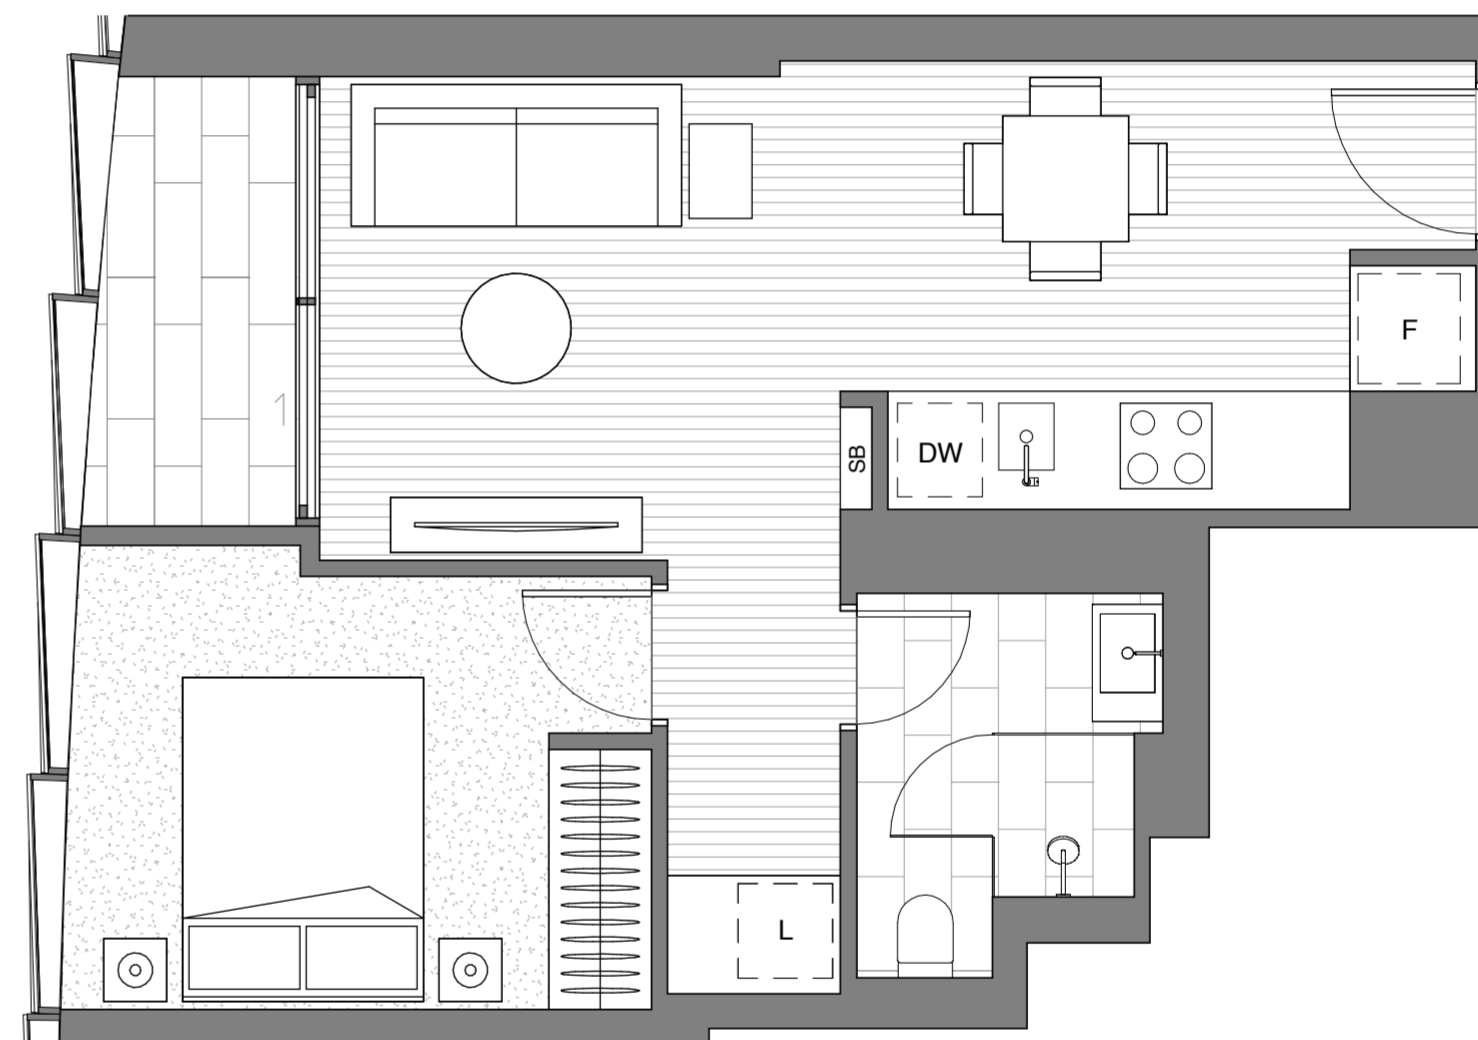

**APT TYPE
1A**

APARTMENT N°

5.01 - 43.01

Internal area min:	55.9m²
Internal area max:	56.4m²
Wintergarden area min:	4.0m²
Wintergarden area max:	4.3m²
Total area min:	59.9m²
Total area max:	60.7m²

**APT TYPE
1B.1**

APARTMENT N°

5.14 - 42.14

Internal area min:	45.4m²
Internal area max:	45.6m²
Wintergarden area min:	4.7m²
Wintergarden area max:	4.9m²
Total area min:	50.1m²
Total area max:	50.5m²