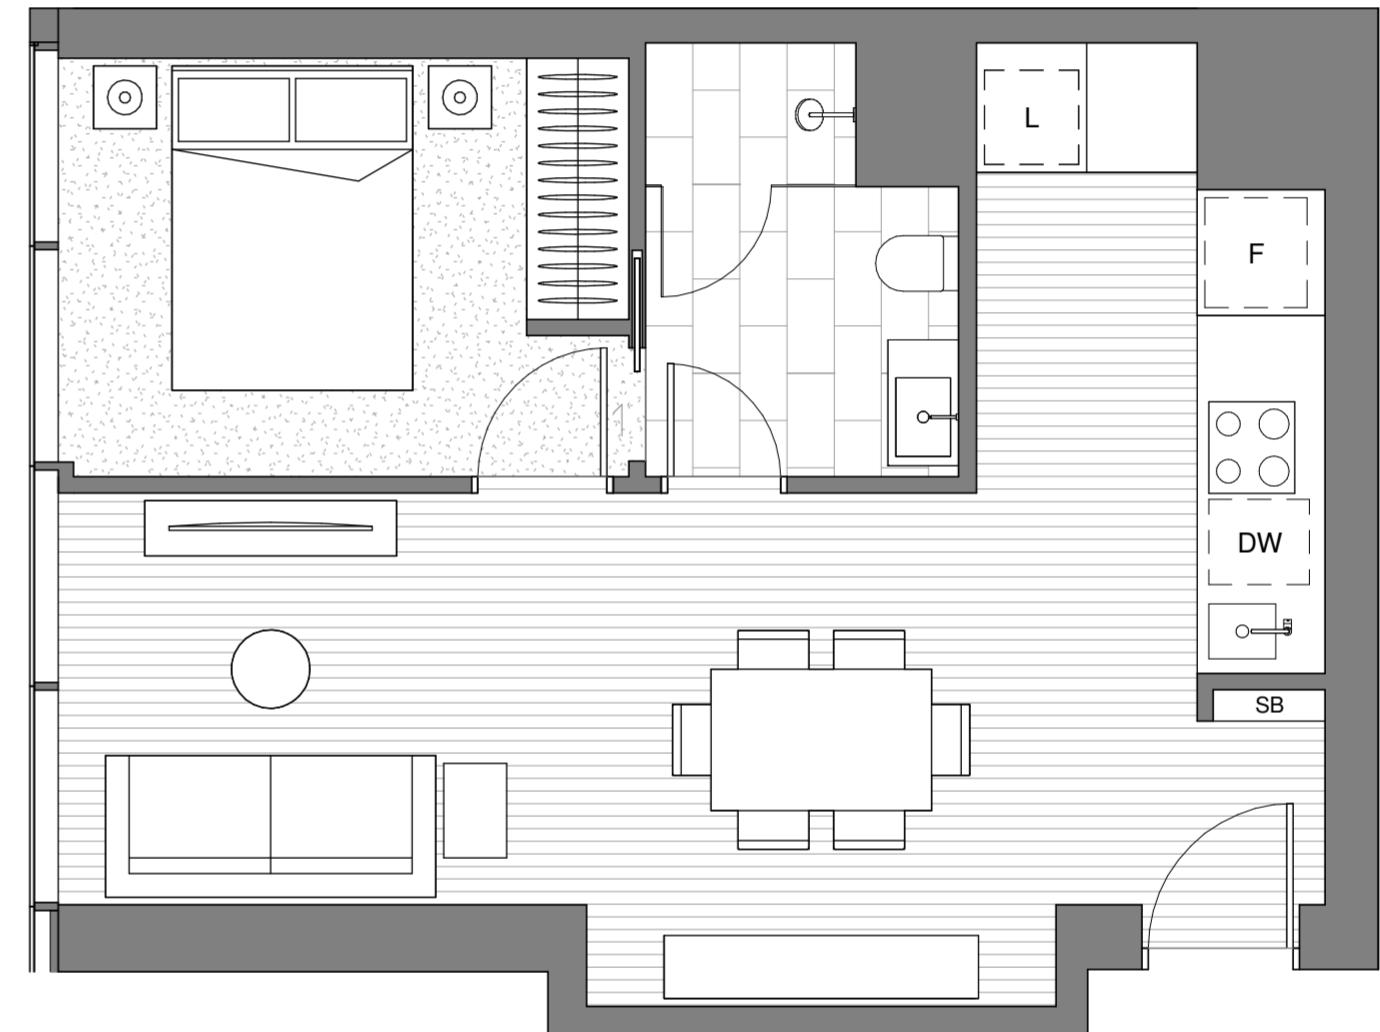

**APT TYPE
1C.1**

APARTMENT N°
43.13

Internal area min:	50.1m²
Internal area max:	50.1m²
Wintergarden area min:	0m²
Wintergarden area max:	0m²
Total area min:	50.1m²
Total area max:	50.1m²