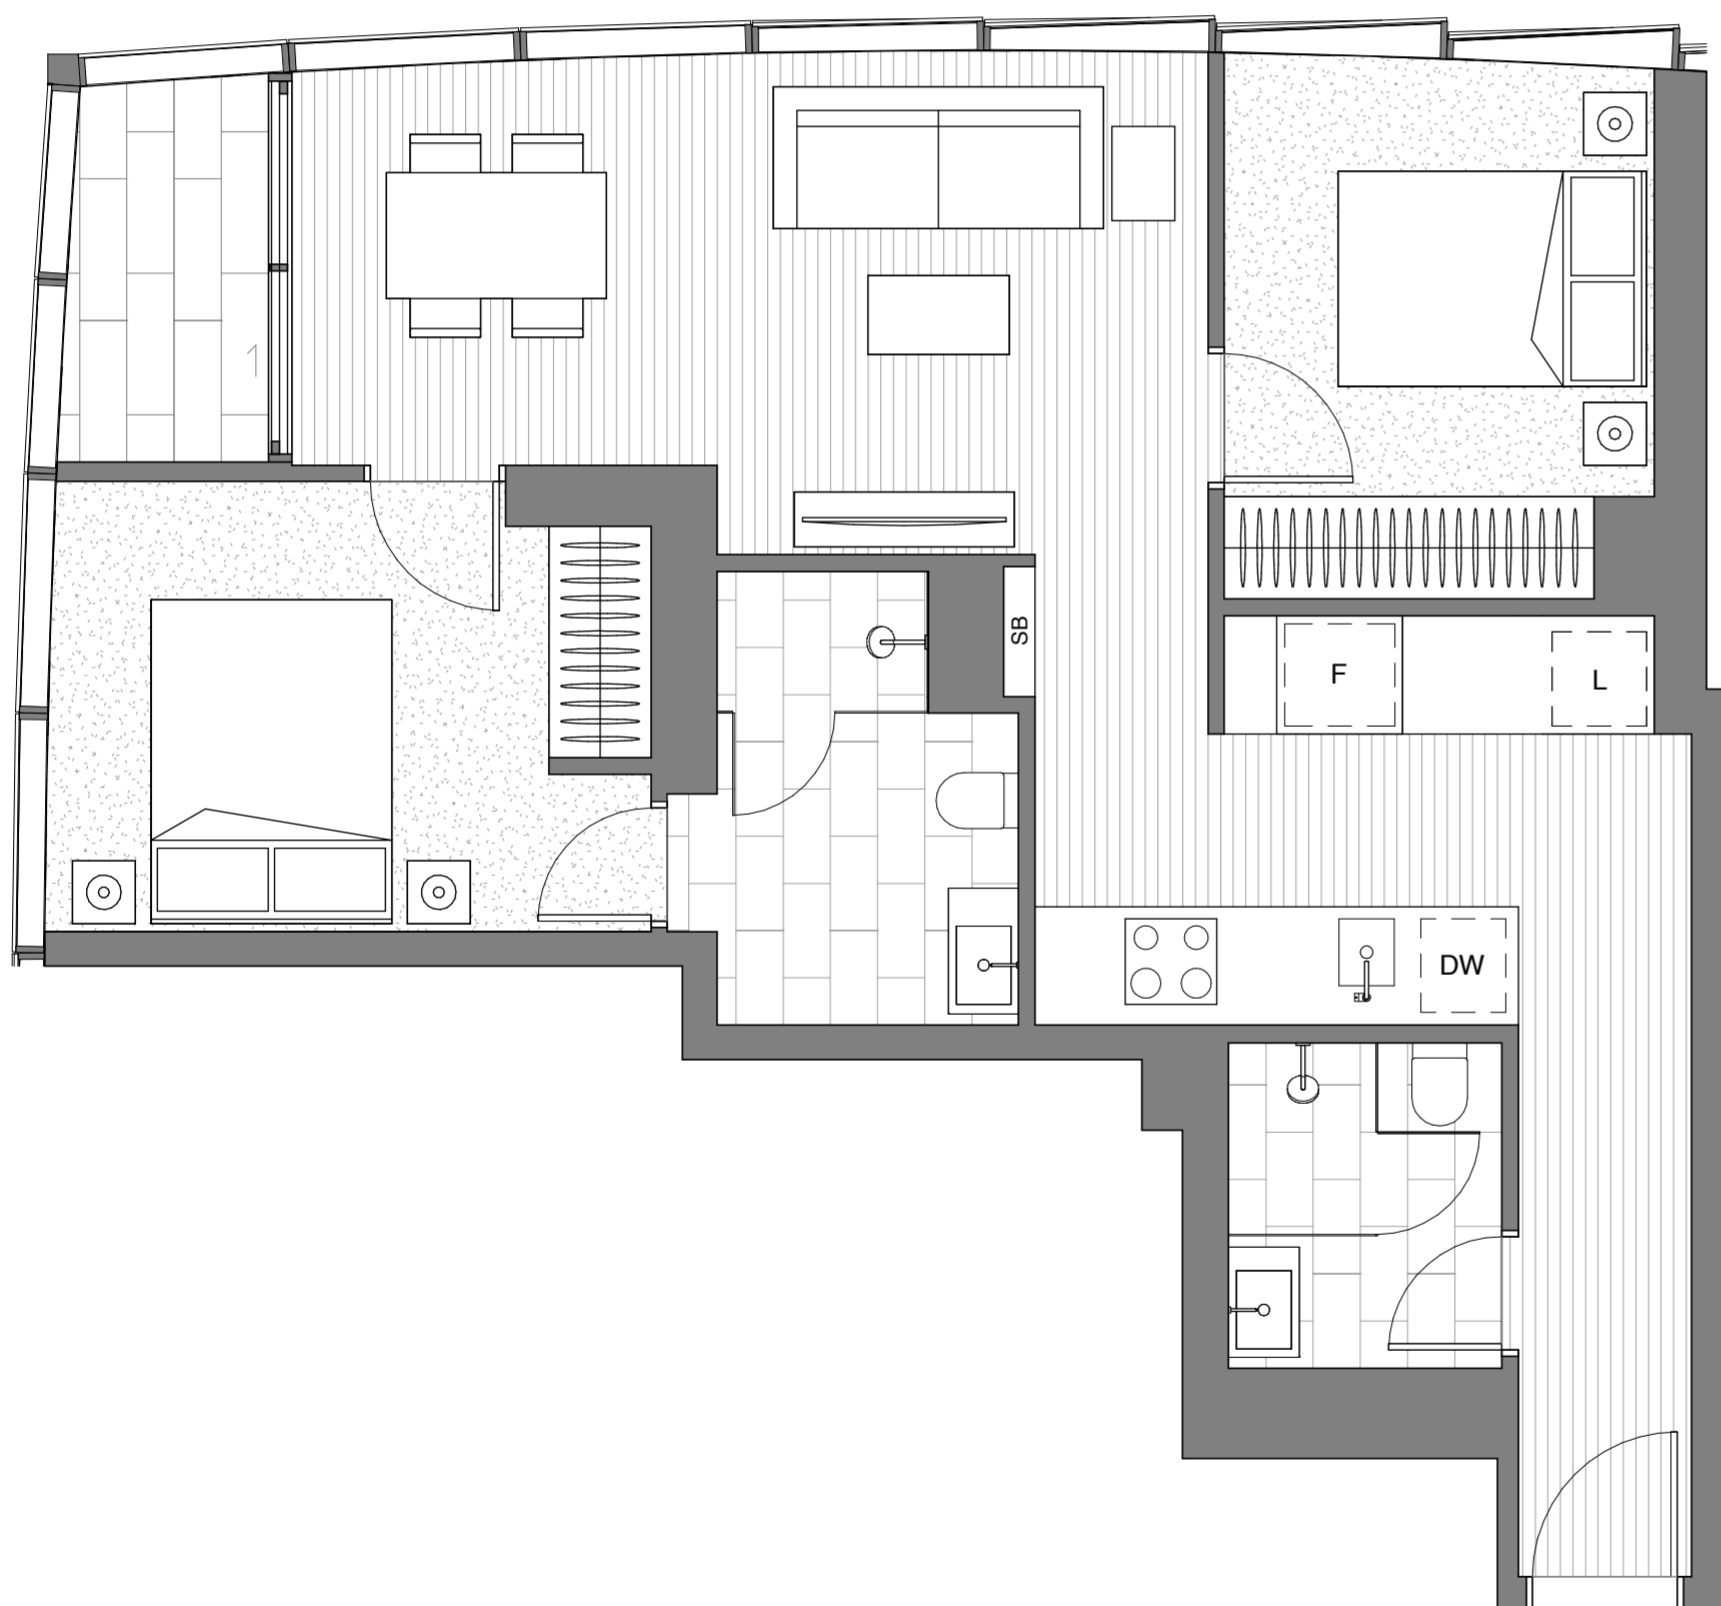

**APT TYPE
2A**

APARTMENT N°

5.03 - 43.03
5.06M - 43.06M

Internal area min:	71.6m²
Internal area max:	71.9m²
Wintergarden area min:	3.8m²
Wintergarden area max:	3.9m²
Total area min:	75.4m²
Total area max:	75.8m²

**APT TYPE
2B.1**

APARTMENT N°

4.04 - 4.05, 4.12 - 4.11

Internal area min:	62.5m²
Internal area max:	62.6m²
Wintergarden area min:	3.9m²
Wintergarden area max:	4.2m²
Total area min:	66.4m²
Total area max:	66.8m²