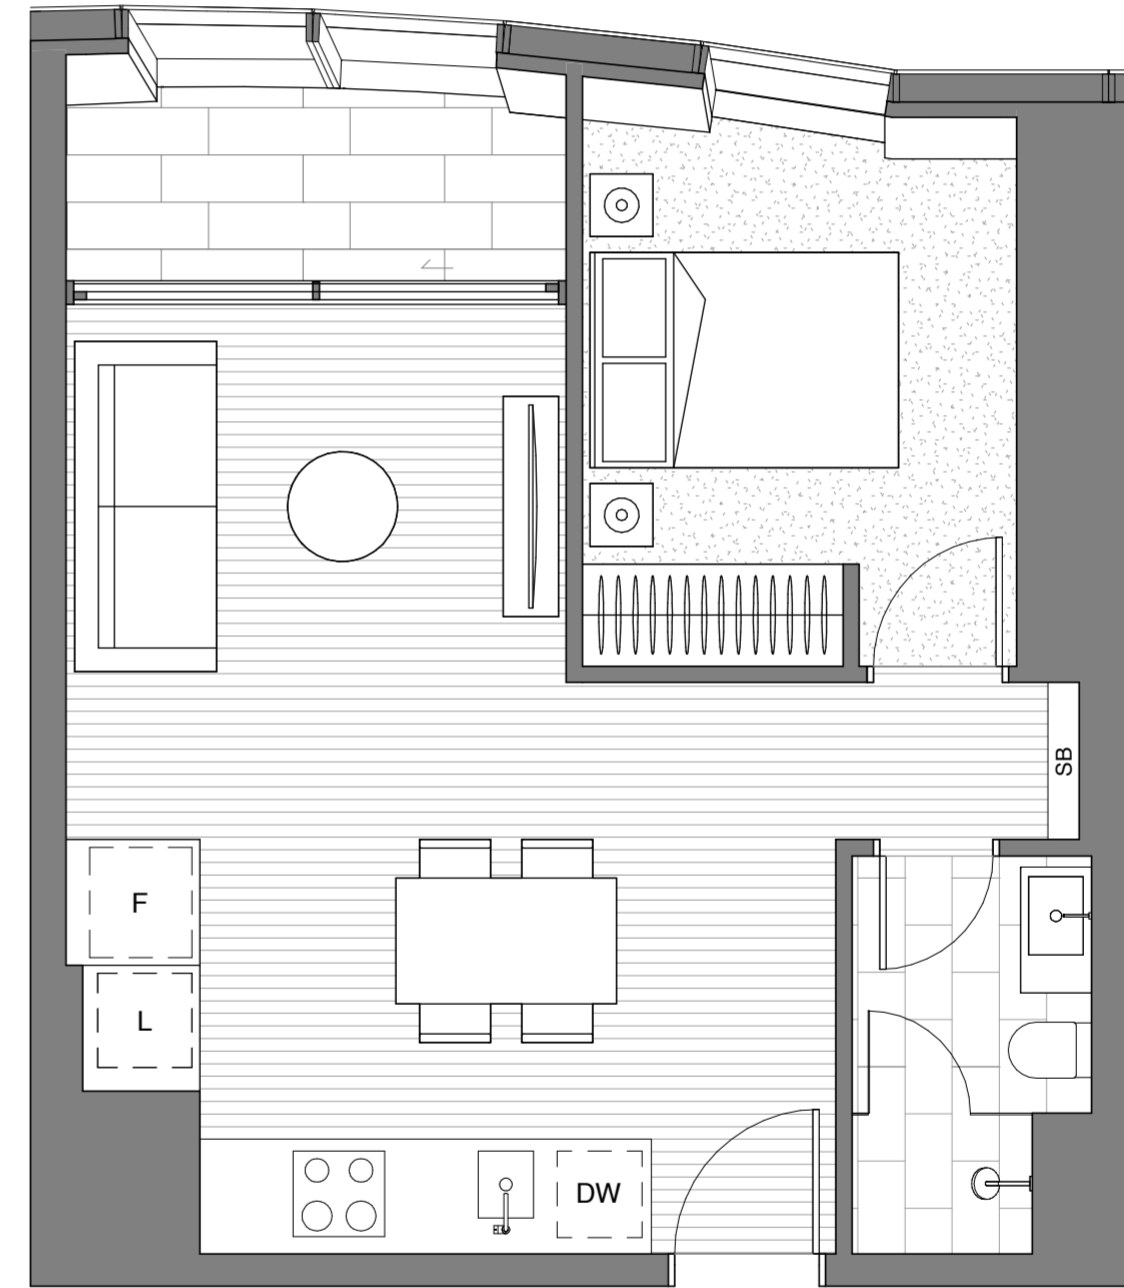

**APT TYPE
ID**

APARTMENT N°

3.03 - 3.06M

Internal area min:	62.6m²
Internal area max:	62.6m²
Wintergarden area min:	3.5m²
Wintergarden area max:	3.5m²
Total area min:	66.1m²
Total area max:	66.1m²

**APT TYPE
IE**

APARTMENT N°

1.03 - 1.04M

Internal area min:	47.0m²
Internal area max:	47.0m²
Wintergarden area min:	4.6m²
Wintergarden area max:	4.6m²
Total area min:	51.6m²
Total area max:	51.6m²