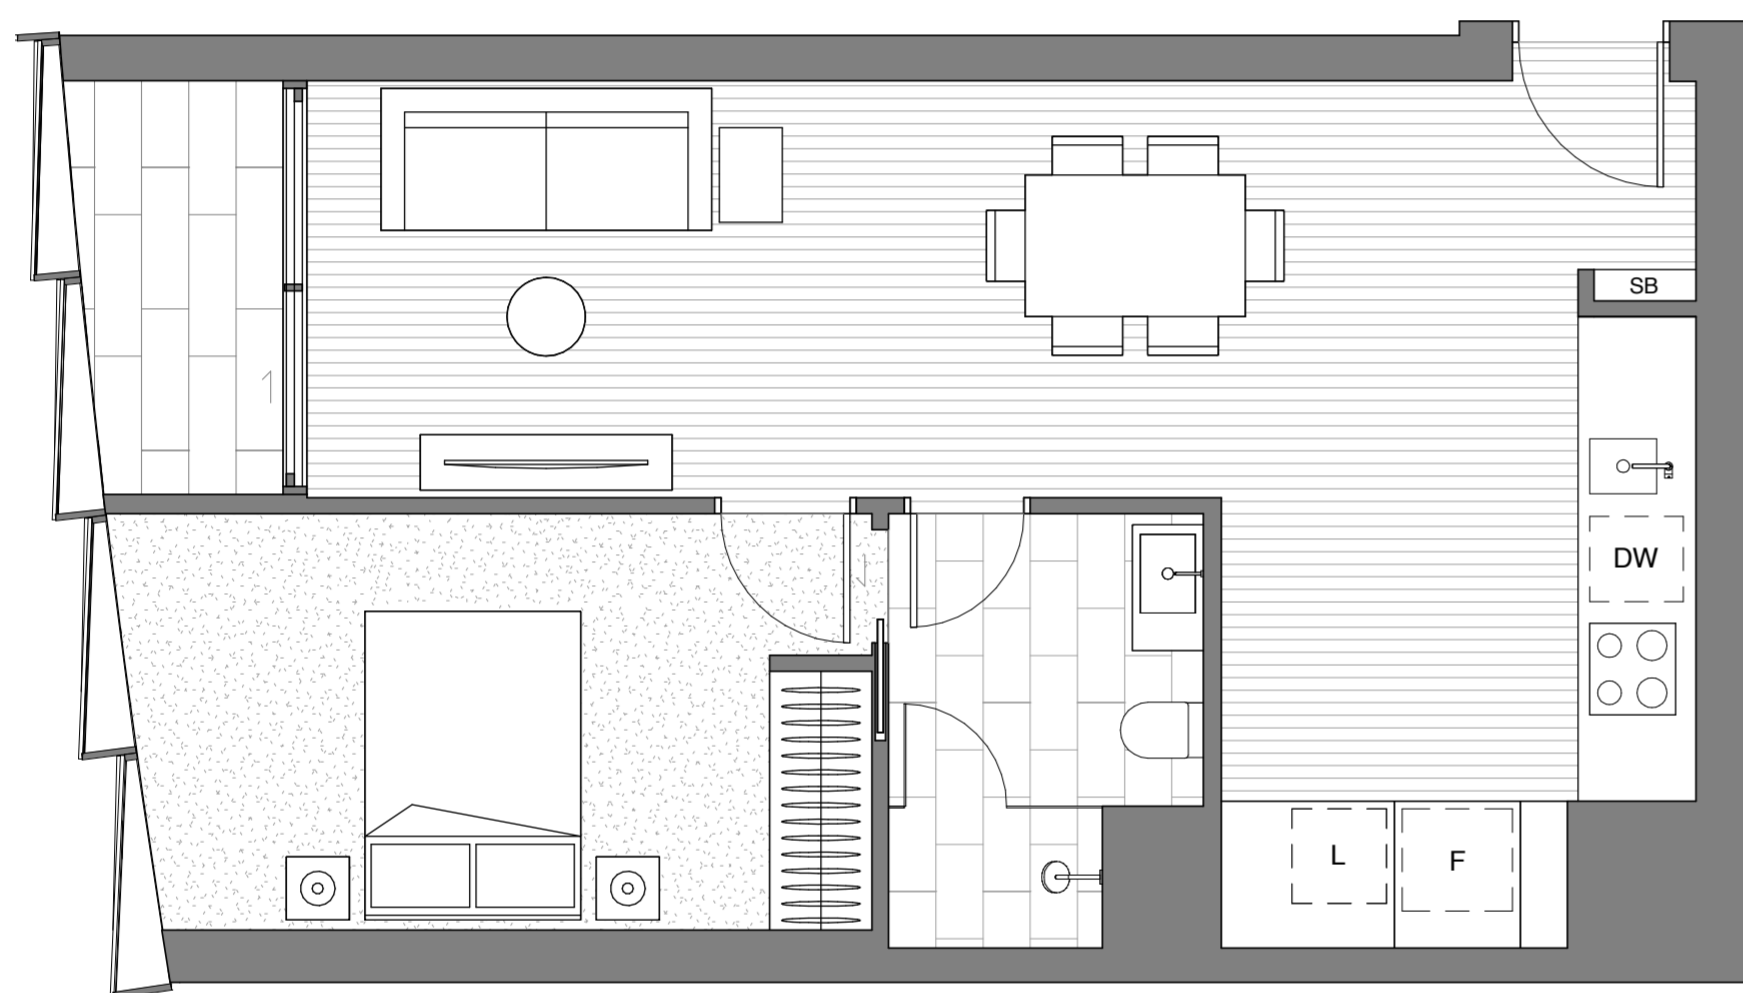

**APT TYPE
1A**

APARTMENT N°

5.01 - 43.01

Internal area min:	55.9m²
Internal area max:	56.4m²
Wintergarden area min:	4.0m²
Wintergarden area max:	4.3m²
Total area min:	59.9m²
Total area max:	60.7m²

**APT TYPE
1B.1**

APARTMENT N°

5.14 - 42.14

Internal area min:	45.4m²
Internal area max:	45.6m²
Wintergarden area min:	4.7m²
Wintergarden area max:	4.9m²
Total area min:	50.1m²
Total area max:	50.5m²