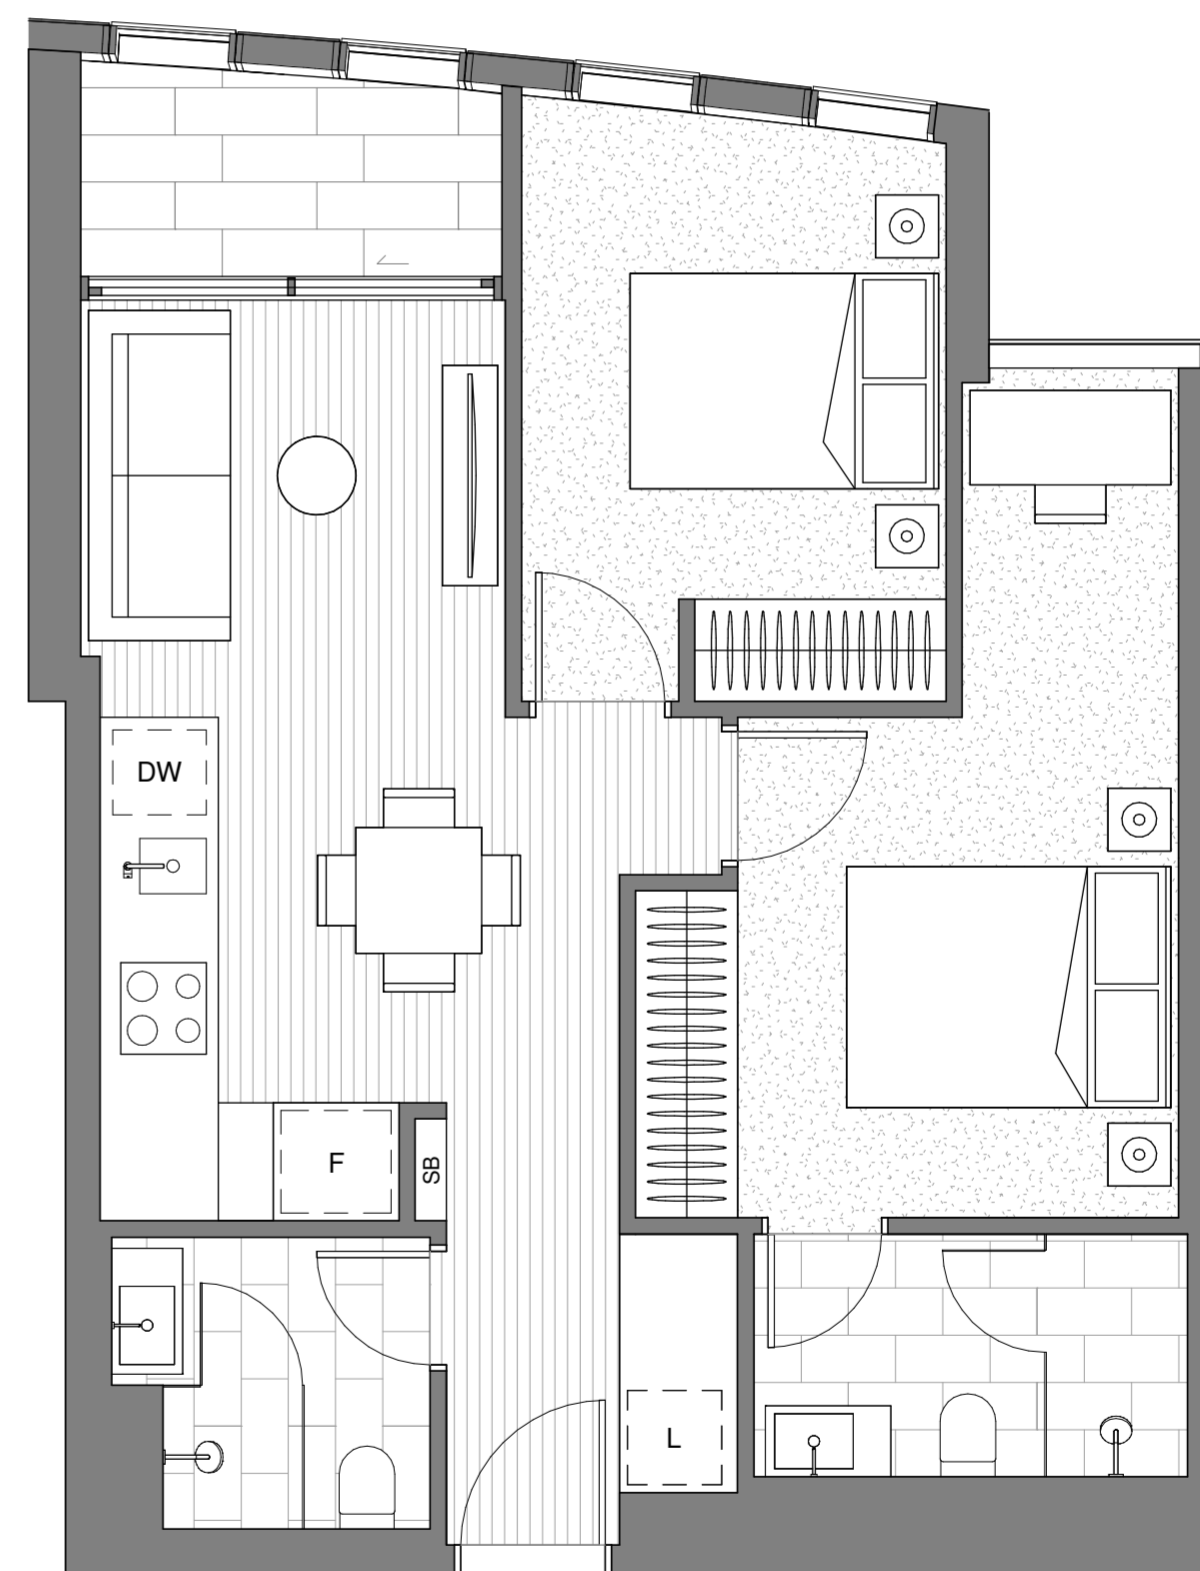

**APT TYPE
2A**

APARTMENT N°

5.03 - 43.03
5.06M - 43.06M

Internal area min:	71.6m²
Internal area max:	71.9m²
Wintergarden area min:	3.8m²
Wintergarden area max:	3.9m²
Total area min:	75.4m²
Total area max:	75.8m²

**APT TYPE
2B.1**

APARTMENT N°

4.04 - 4.05, 4.12 - 4.11

Internal area min:	62.5m²
Internal area max:	62.6m²
Wintergarden area min:	3.9m²
Wintergarden area max:	4.2m²
Total area min:	66.4m²
Total area max:	66.8m²