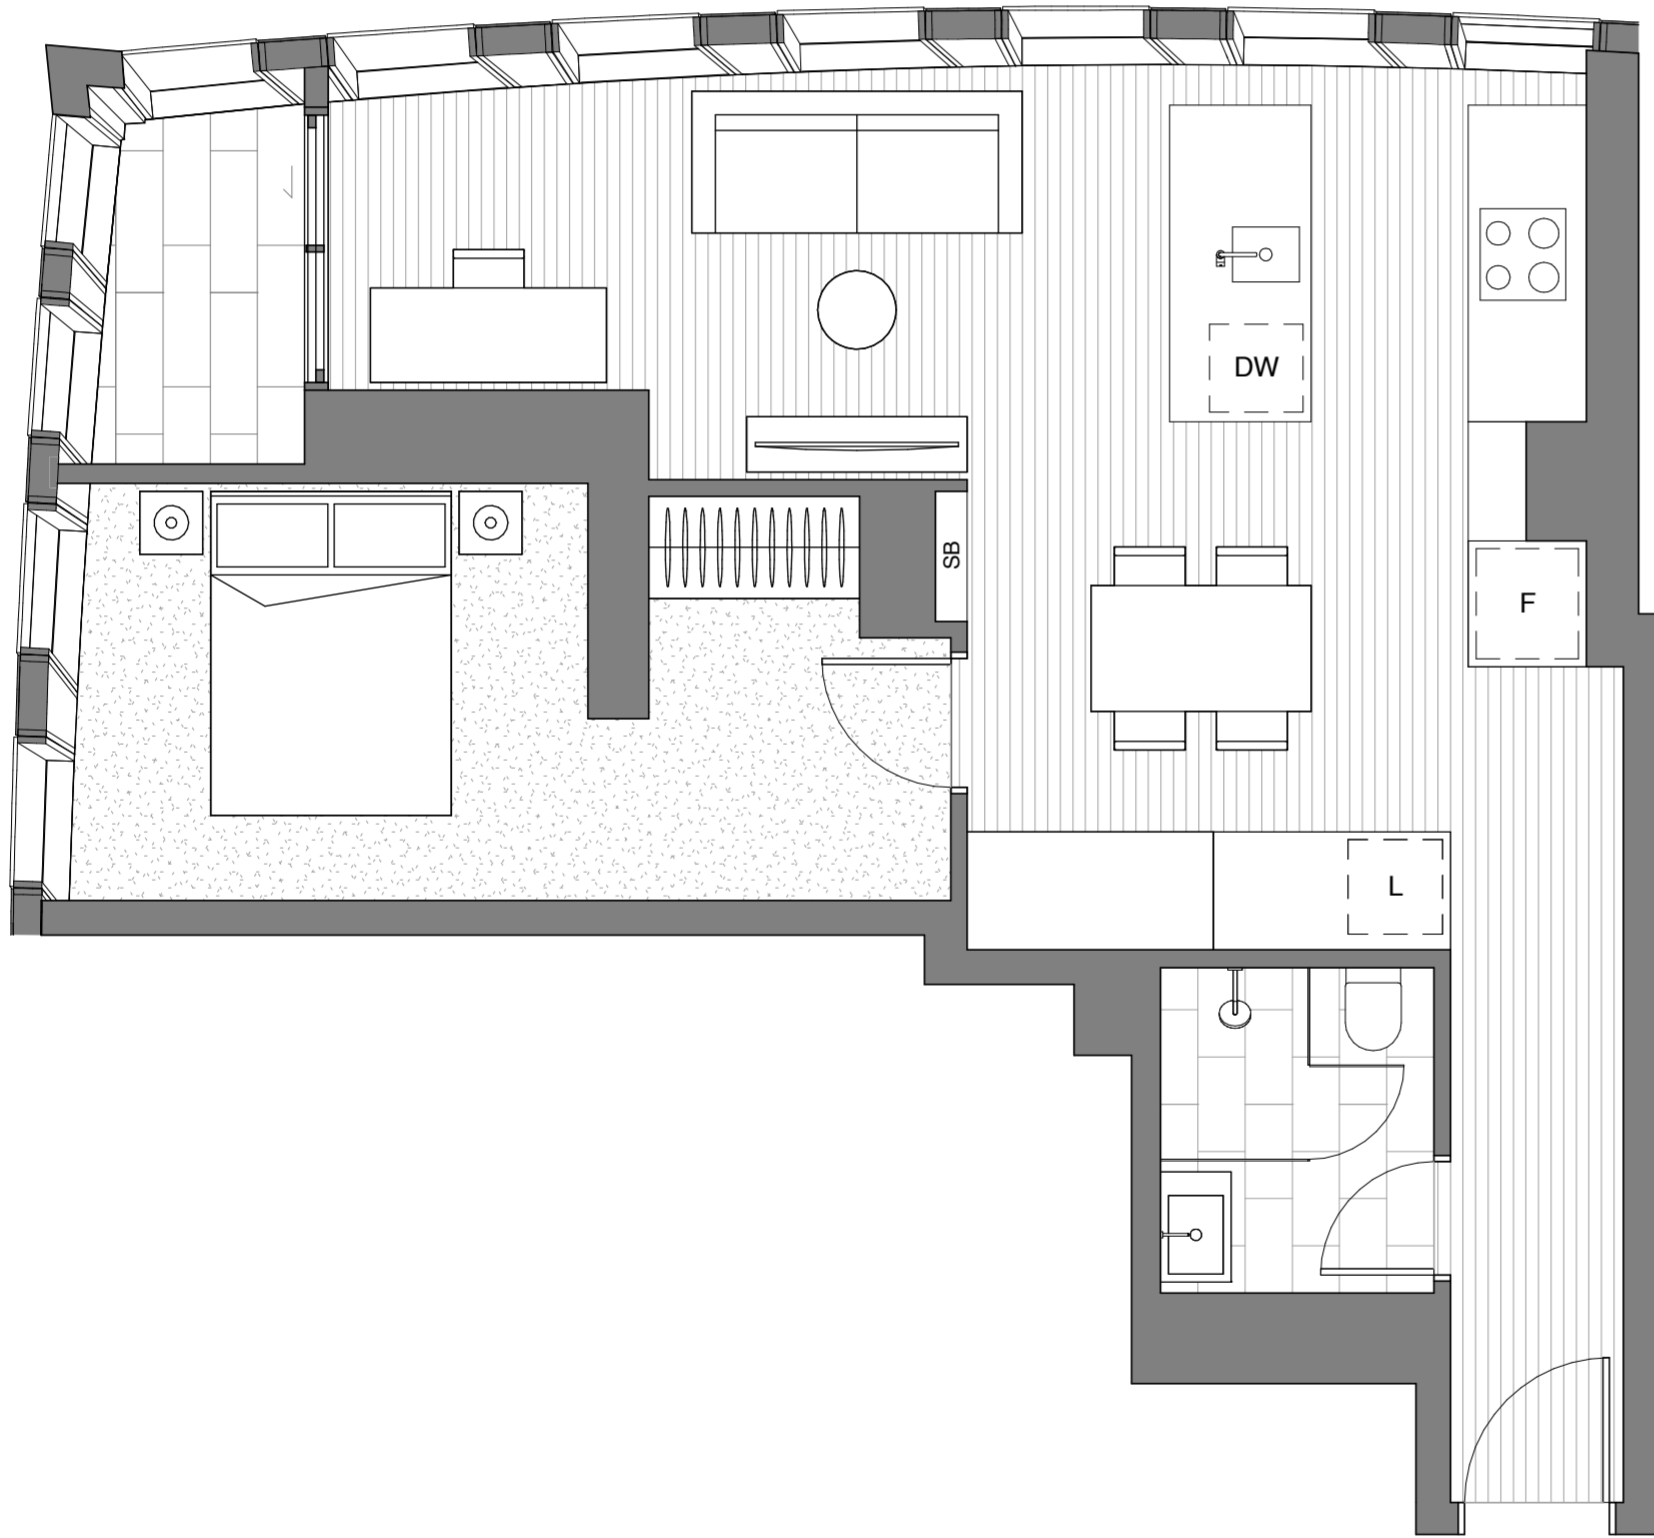

**APT TYPE
ID**

APARTMENT N°

3.03 - 3.06M

Internal area min:	62.6m²
Internal area max:	62.6m²
Wintergarden area min:	3.5m²
Wintergarden area max:	3.5m²
Total area min:	66.1m²
Total area max:	66.1m²

**APT TYPE
IE**

APARTMENT N°

1.03 - 1.04M

Internal area min:	47.0m²
Internal area max:	47.0m²
Wintergarden area min:	4.6m²
Wintergarden area max:	4.6m²
Total area min:	51.6m²
Total area max:	51.6m²