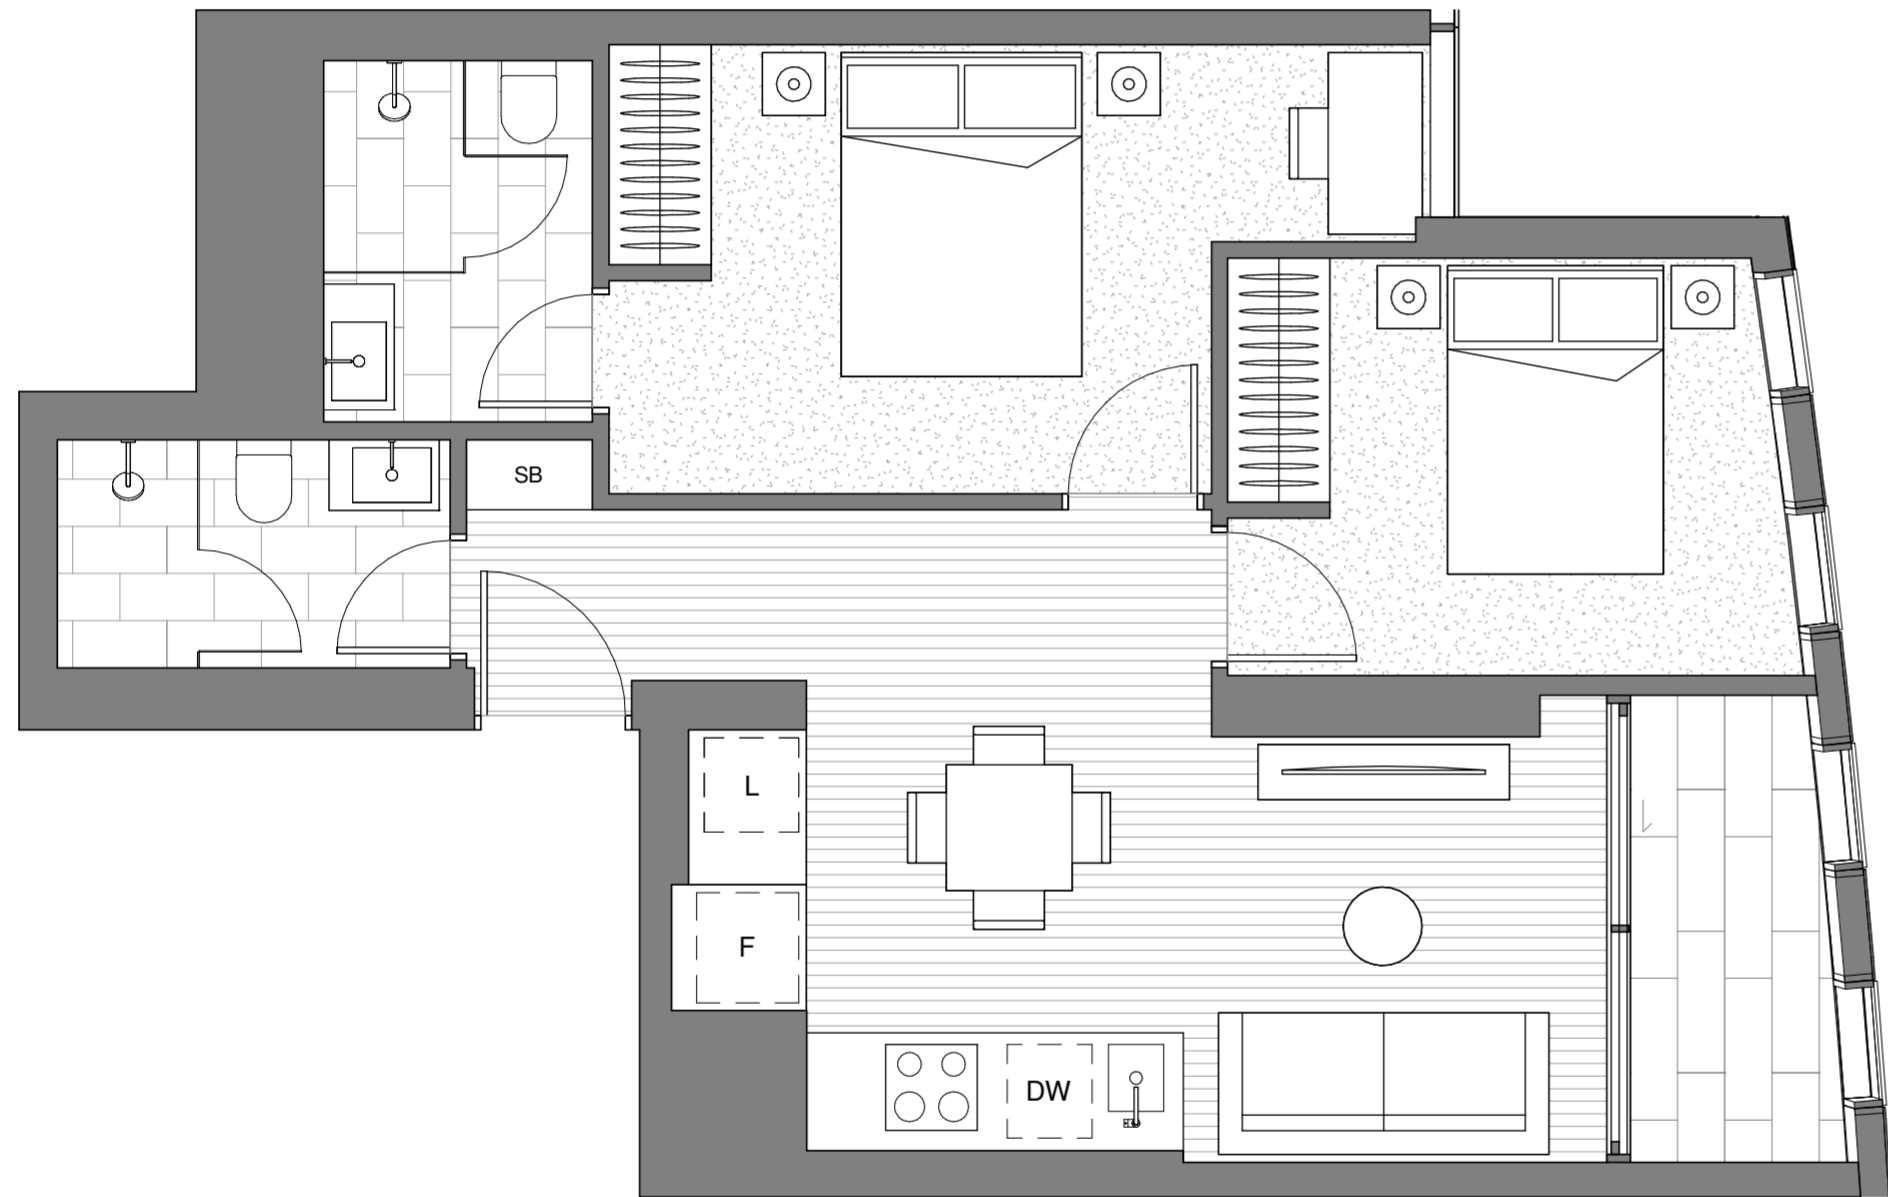

Internal area min:	67.9m ²
Internal area max:	68.2m ²
Wintergarden area min:	4.1m ²
Wintergarden area max:	4.4m ²
Total area min:	72.0m ²
Total area max:	72.6m ²

**APT TYPE
2D.1**

APARTMENT N°

4.09

Internal area min:	61.8m ²
Internal area max:	61.8m ²
Wintergarden area min:	4.5m ²
Wintergarden area max:	4.5m ²
Total area min:	66.3m ²
Total area max:	66.3m ²