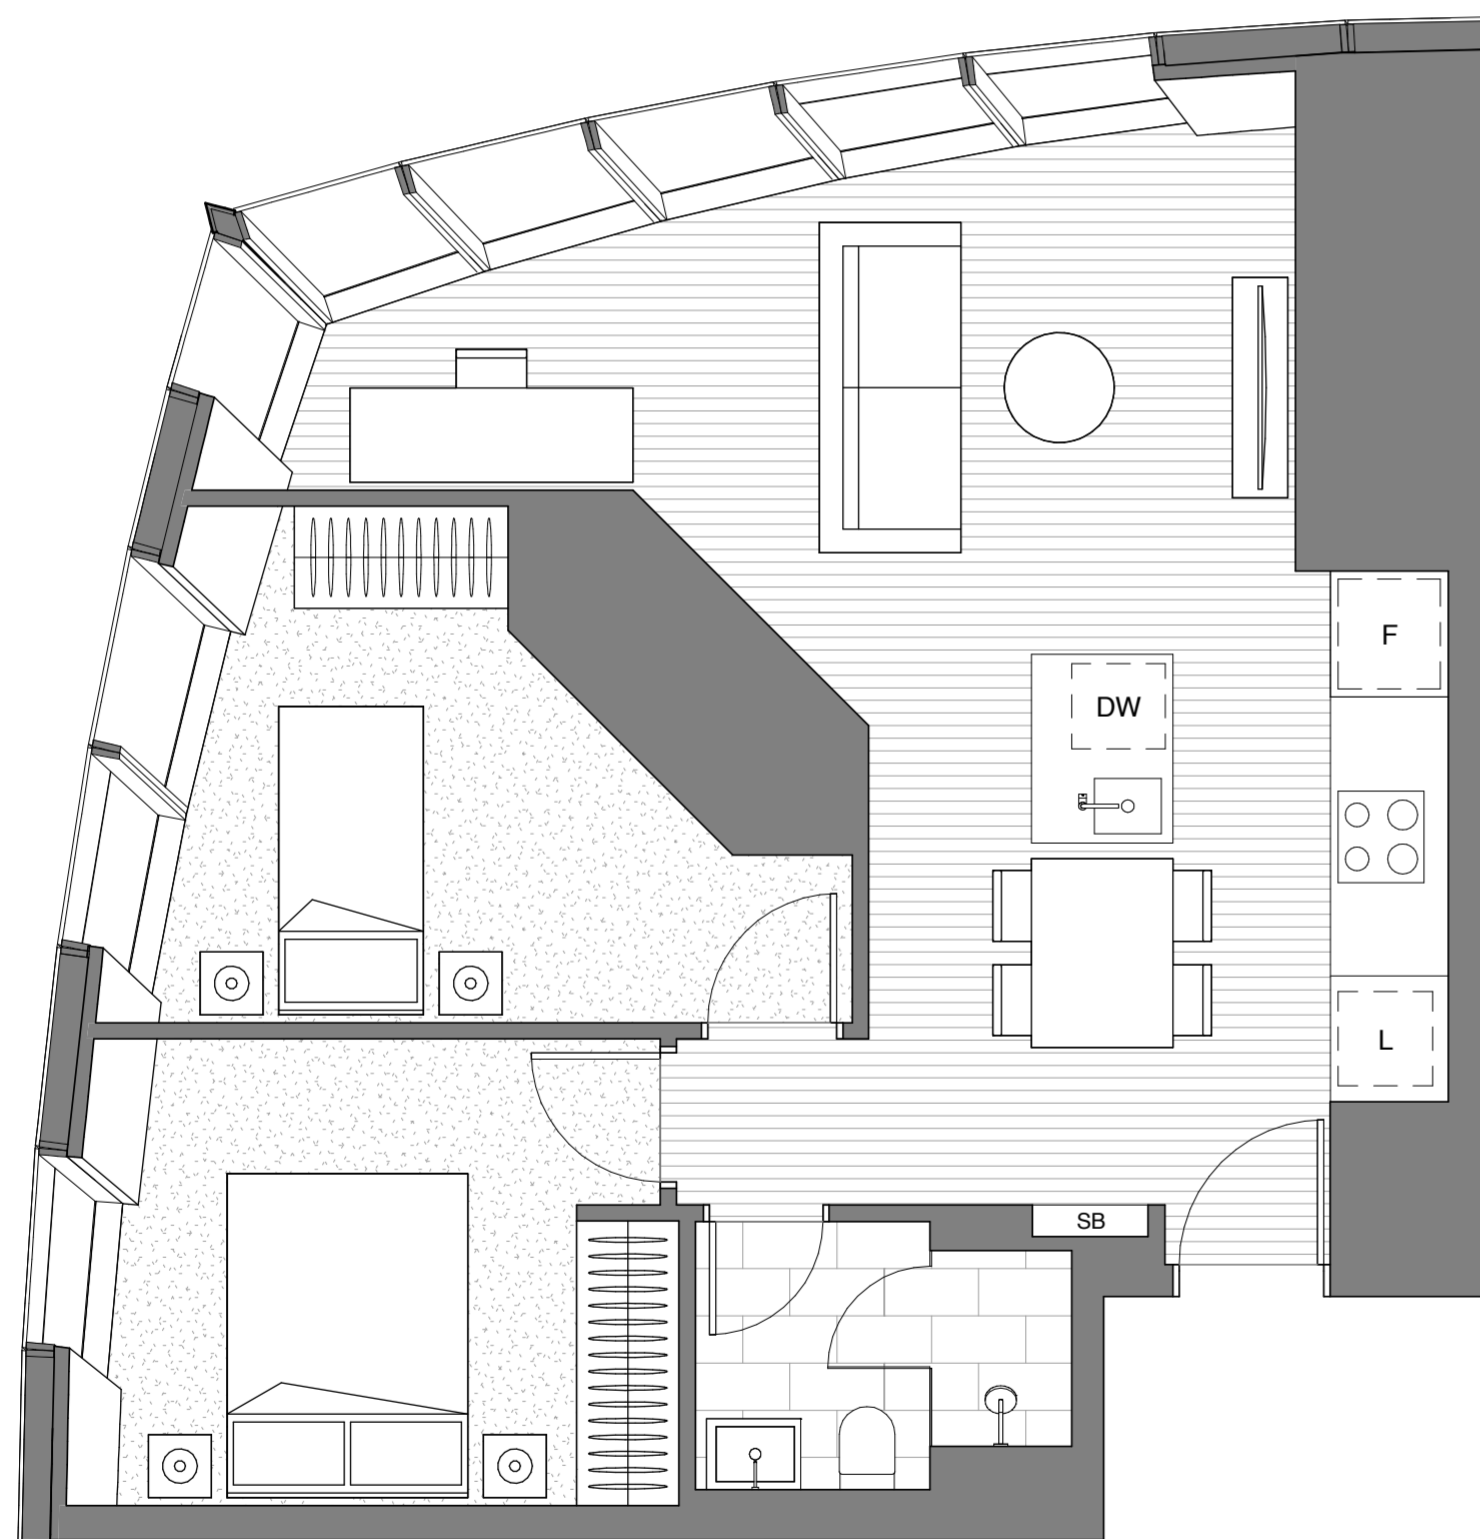

**APT TYPE
2F**

APARTMENT N°

1.02 - 1.05M

Internal area min:	68.5m²
Internal area max:	68.5m²
Wintergarden area min:	0m²
Wintergarden area max:	0m²
Total area min:	68.5m²
Total area max:	68.5m²