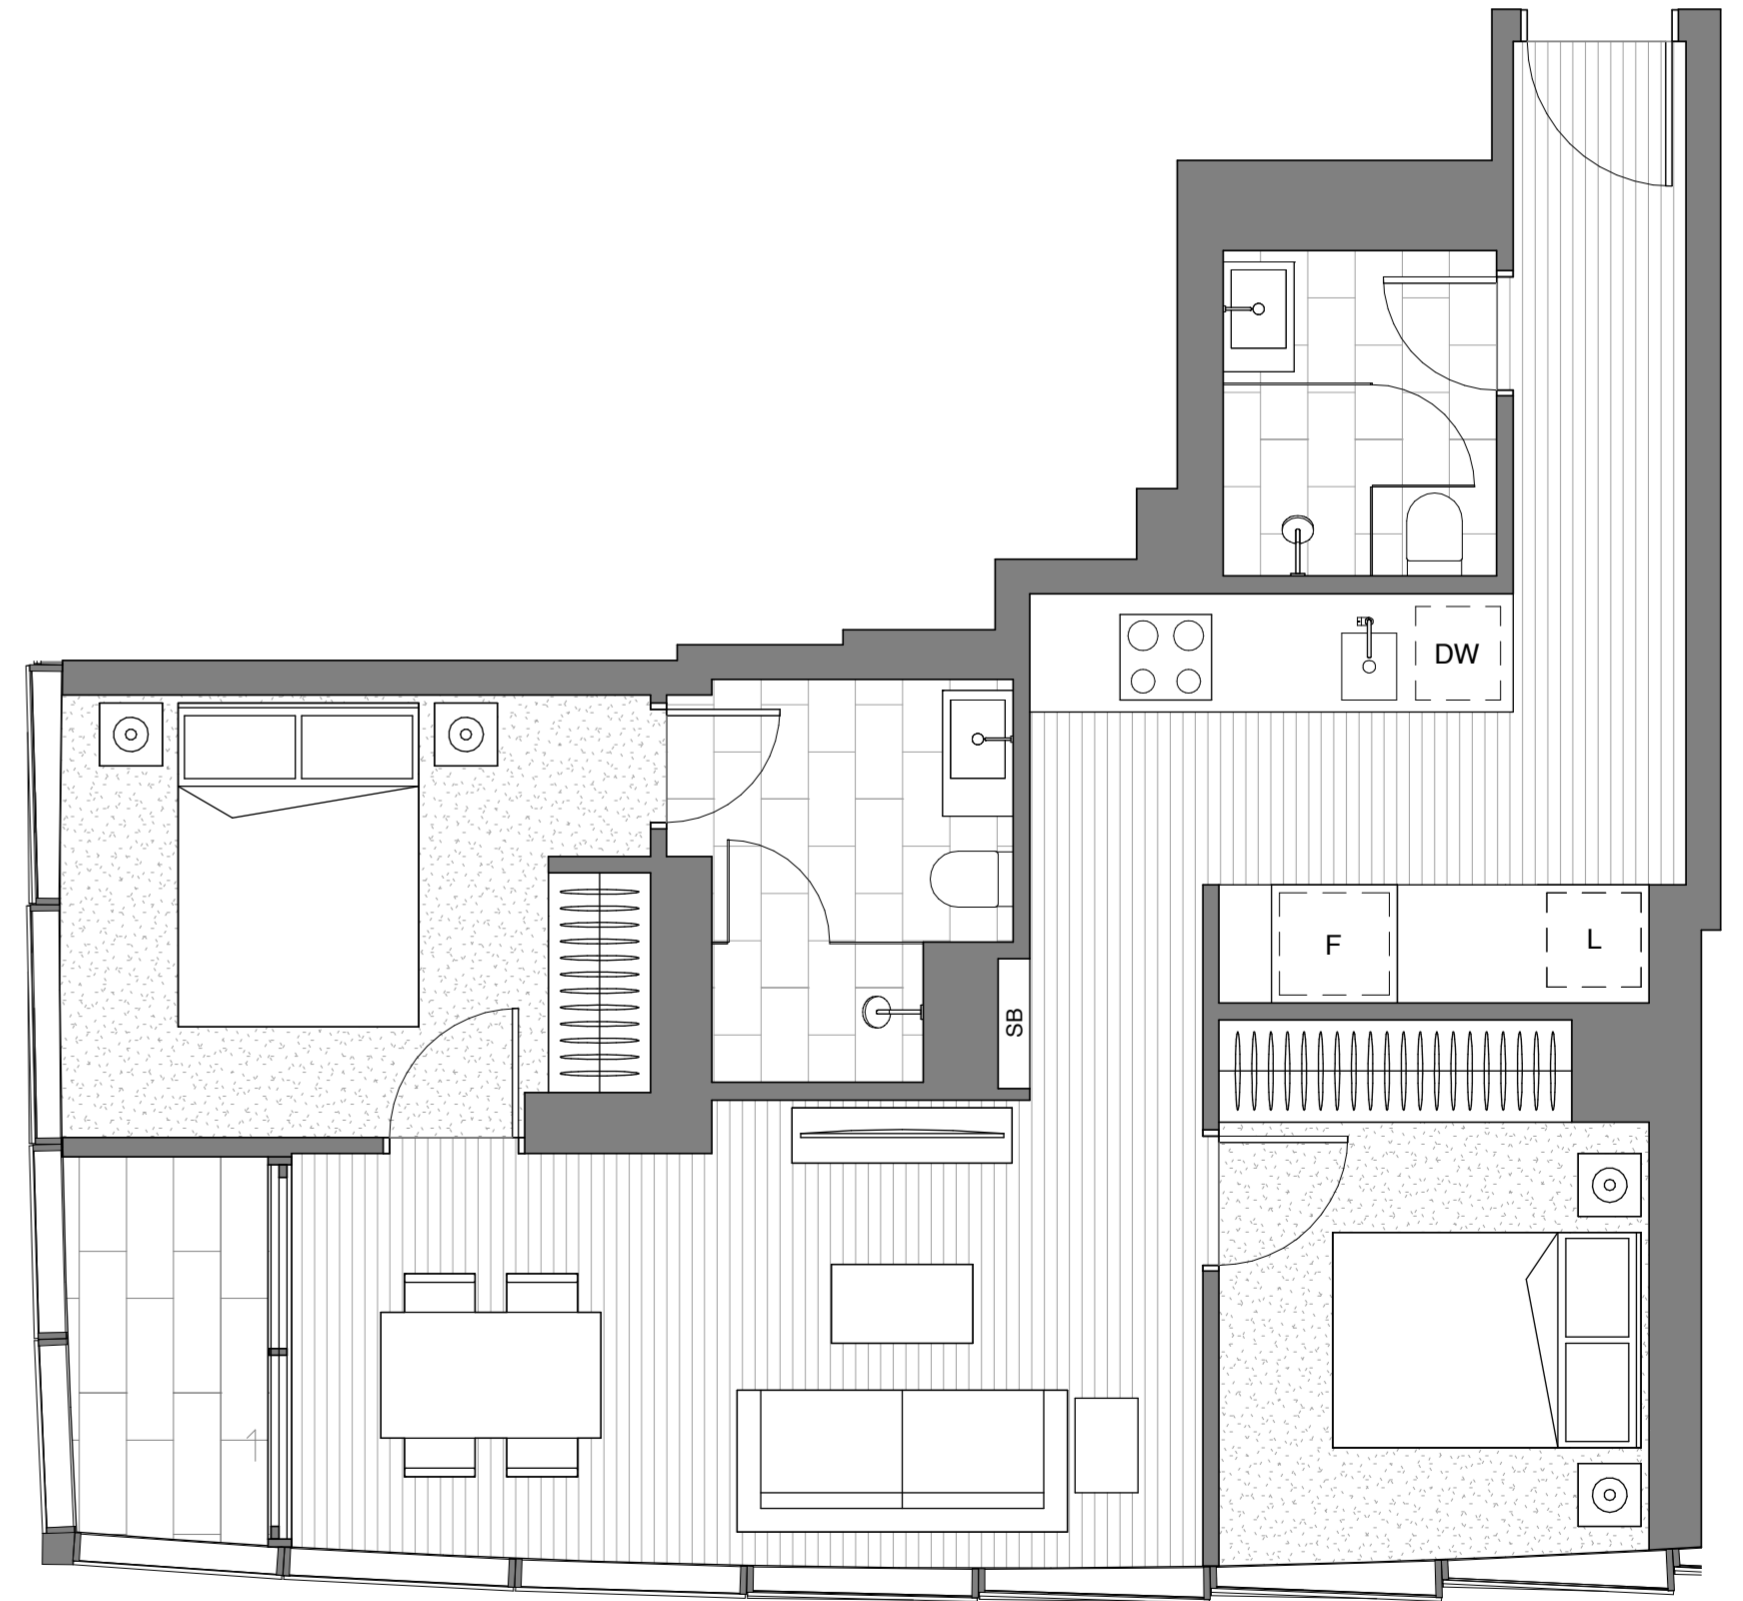

APT TYPE 2A.1

APARTMENT N°

5.13 - 42.13

Internal area min:	69.9m²
Internal area max:	70.2m²
Wintergarden area min:	3.8m²
Wintergarden area max:	3.9m²
Total area min:	73.7m²
Total area max:	74.1m²