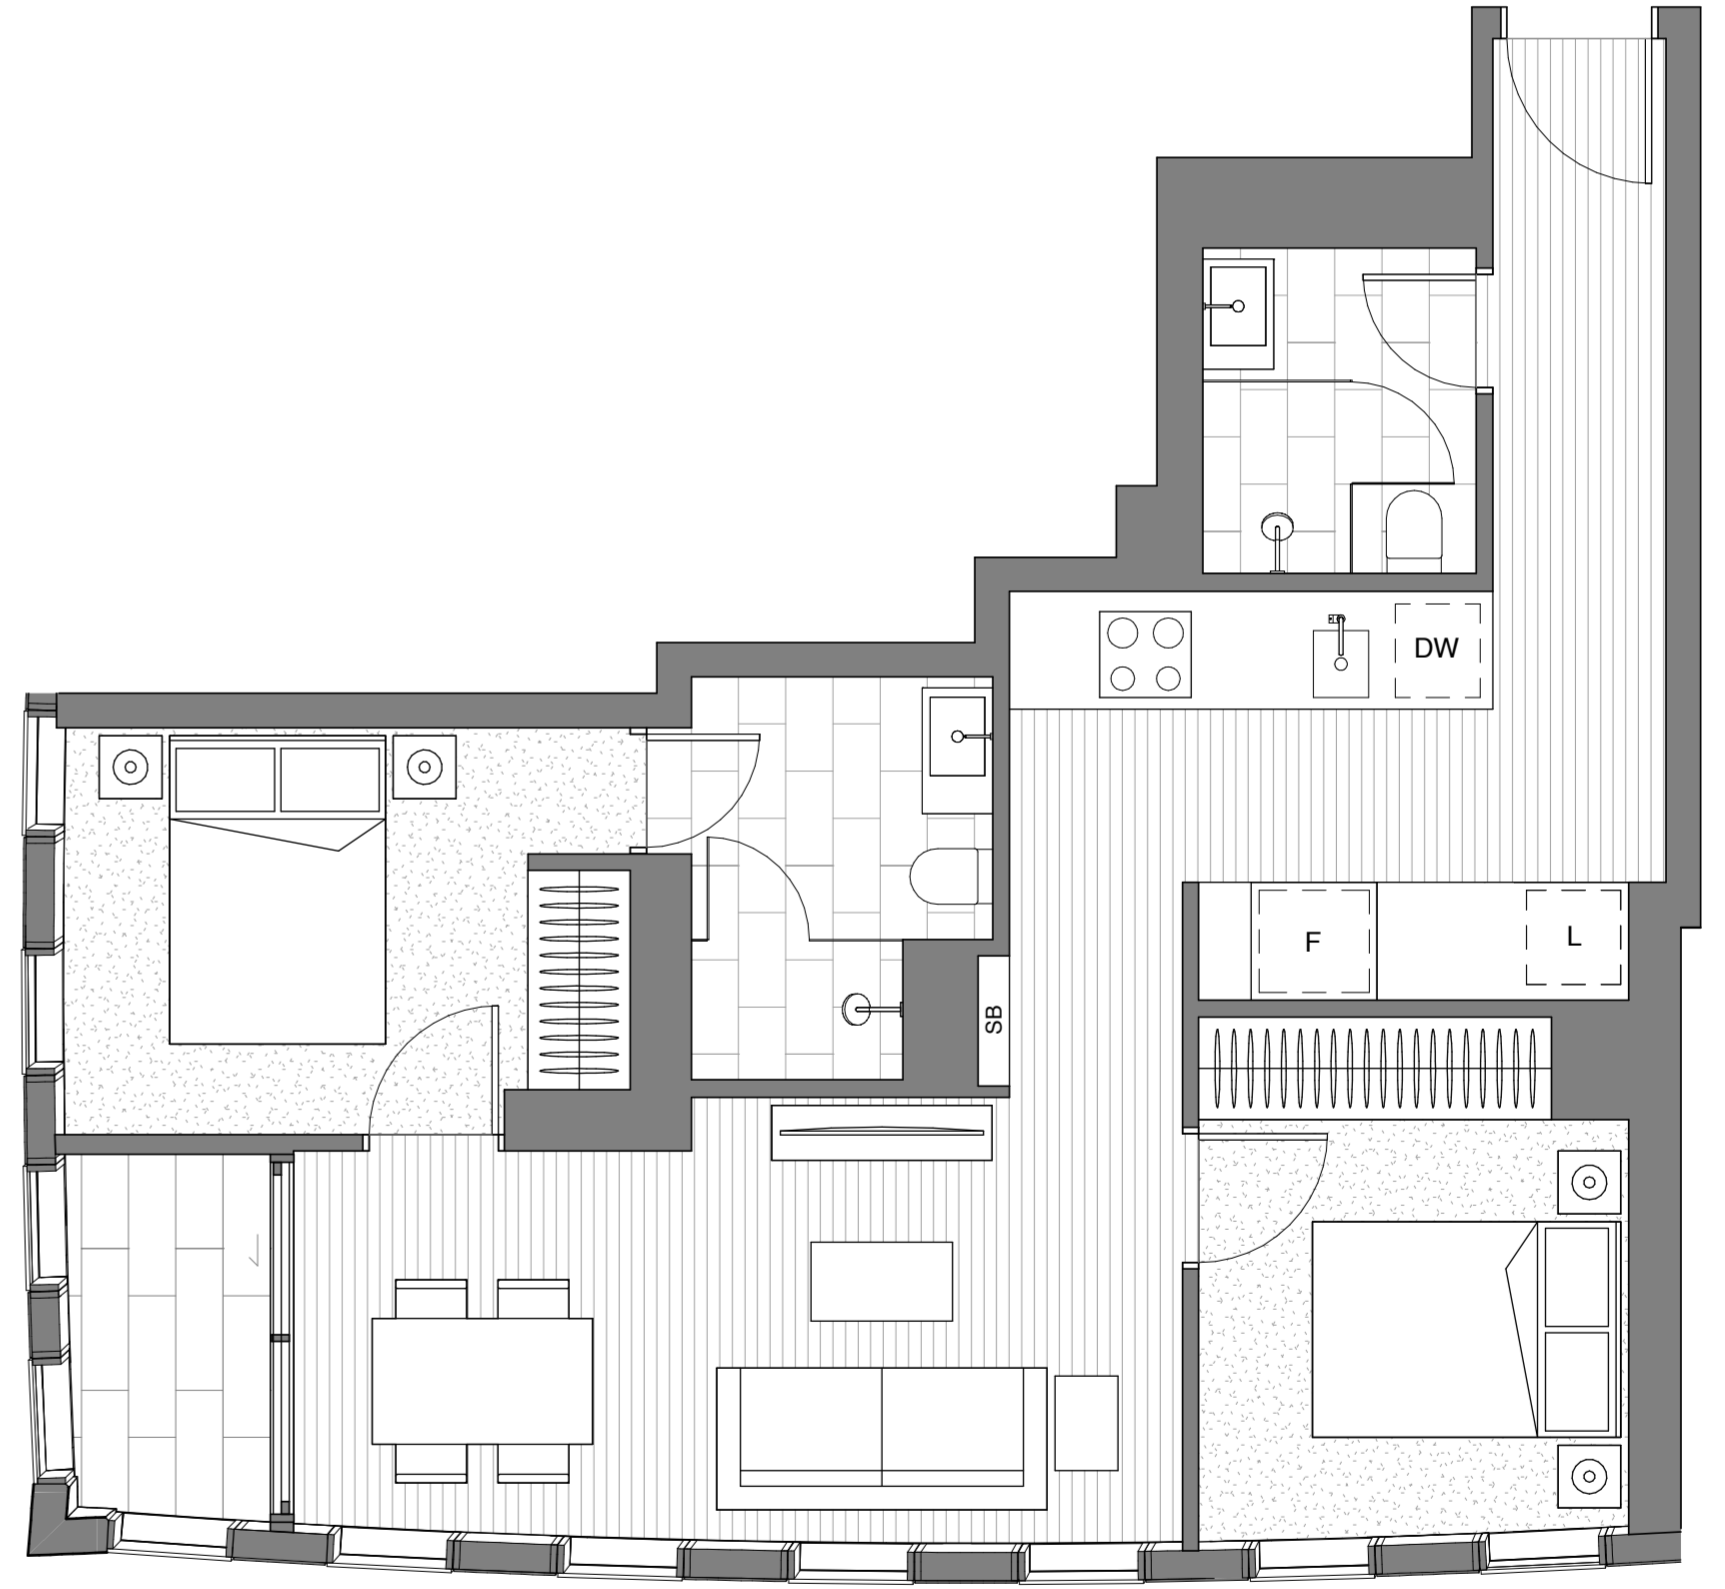

**APT TYPE
2A.2**

APARTMENT N°

4.03 – 4.06M

Internal area min:	68.7m²
Internal area max:	68.7m²
Wintergarden area min:	3.6m²
Wintergarden area max:	3.7m²
Total area min:	72.3m²
Total area max:	72.4m²

**APT TYPE
2A.3**

APARTMENT N°

4.13

Internal area min:	66.9m²
Internal area max:	66.9m²
Wintergarden area min:	3.7m²
Wintergarden area max:	3.7m²
Total area min:	70.6m²
Total area max:	70.6m²