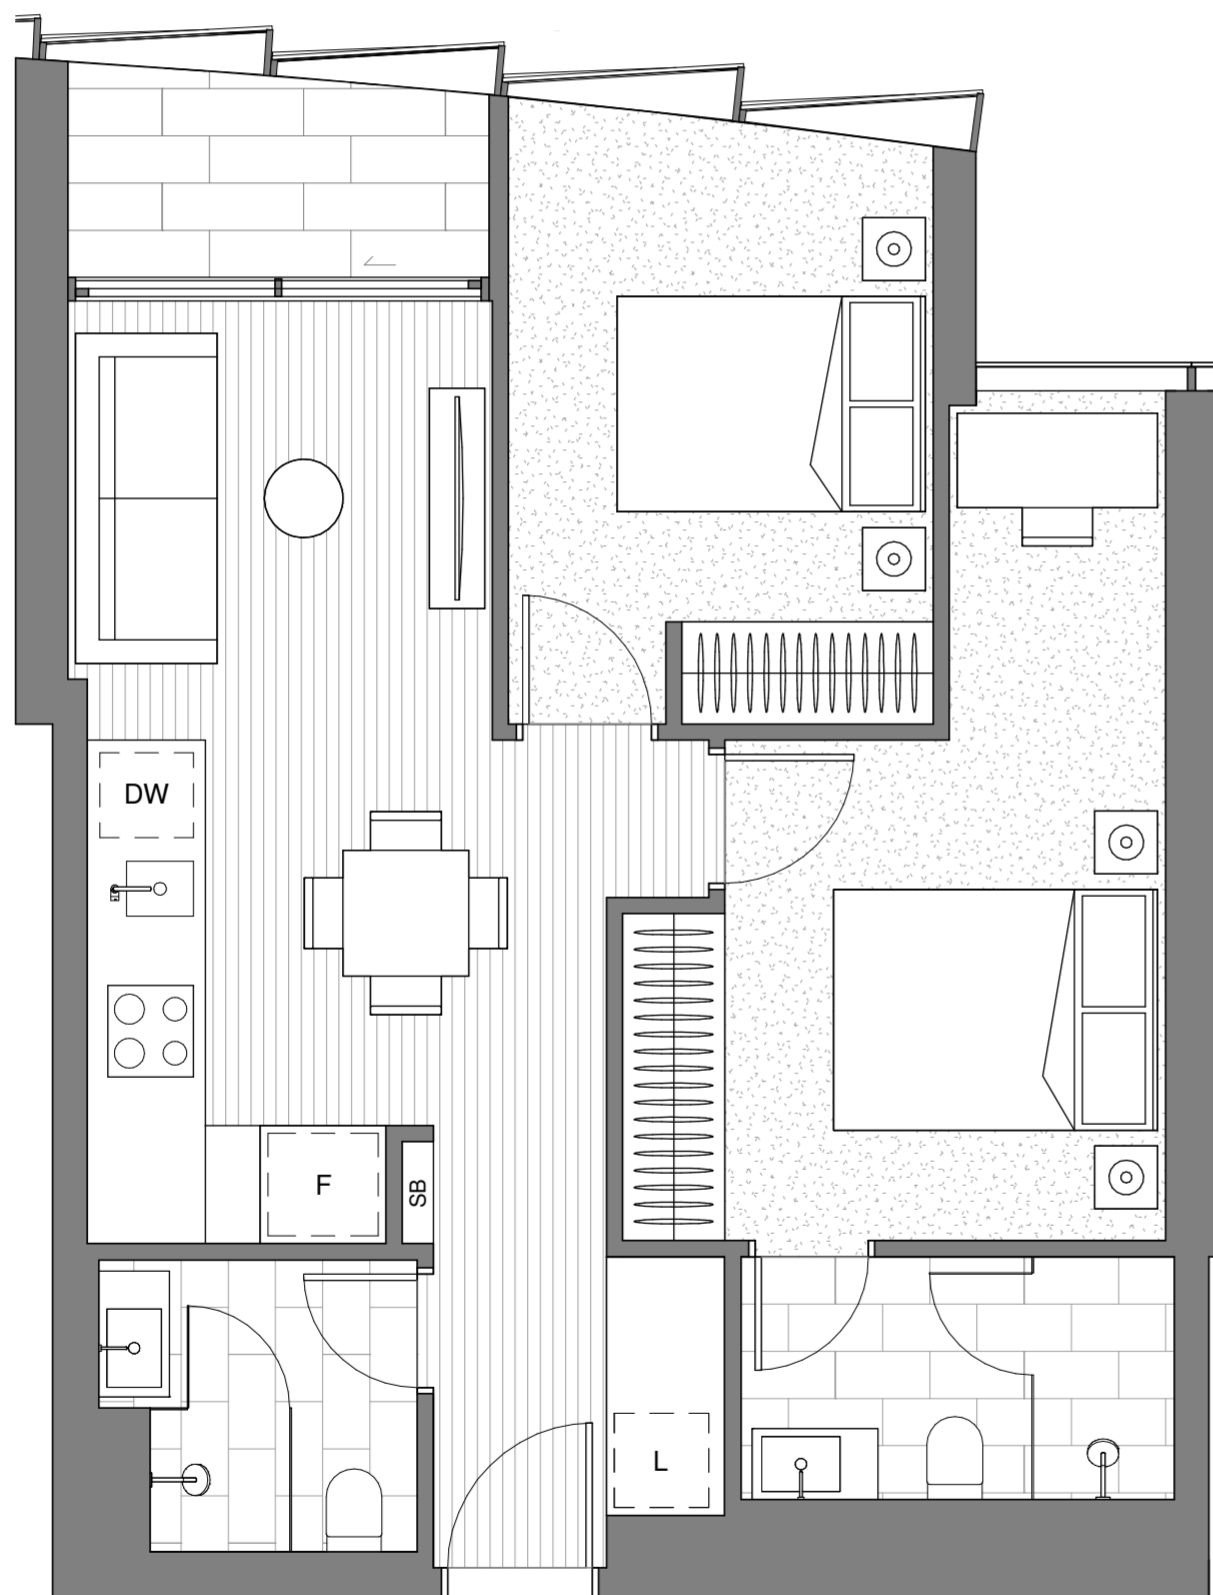

APT TYPE 2B

APARTMENT N°

5.04 - 43.04
5.05M - 43.05M
5.11M - 42.11M
5.12M - 42.12M

Internal area min: 63.3m²
Internal area max: 63.6m²
Wintergarden area min: 4.2m²
Wintergarden area max: 4.3m²
Total area min: 67.5m²
Total area max: 67.9m²