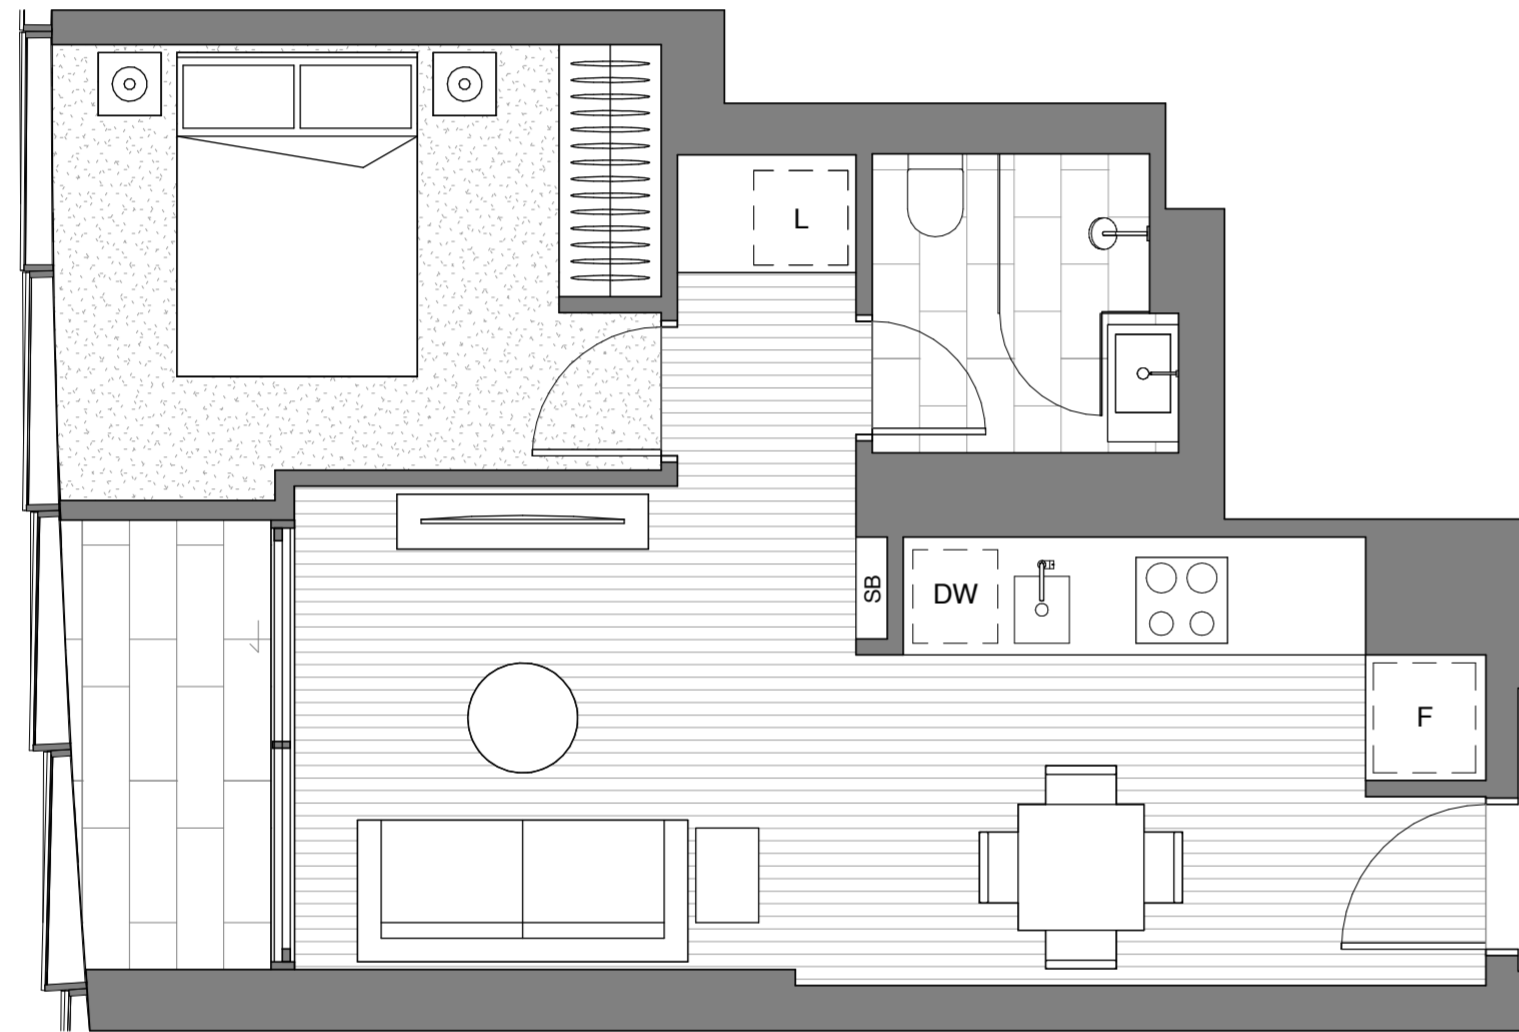

**APT TYPE
1B**

APARTMENT N°
5.02 - 43.02
5.07M - 43.07M

Internal area min:	45.8m²
Internal area max:	45.8m²
Wintergarden area min:	4.4m²
Wintergarden area max:	4.6m²
Total area min:	50.2m²
Total area max:	50.4m²