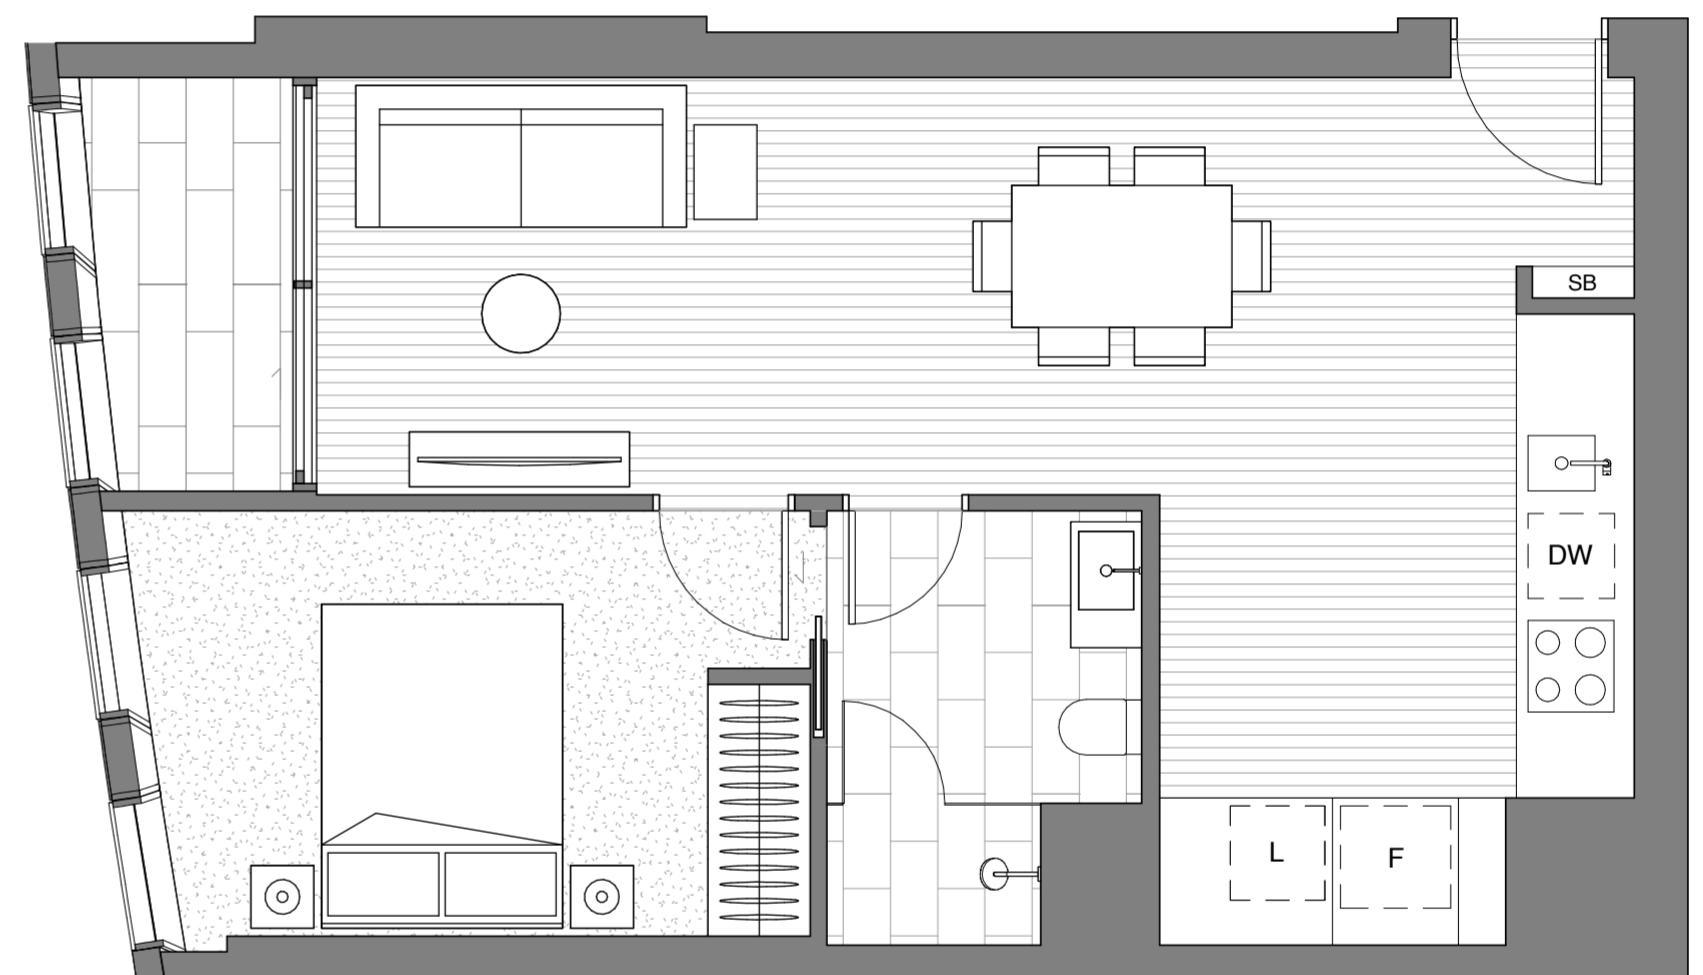

**APT TYPE
1A.2**

APARTMENT N°

3.01

Internal area min:	53.0m²
Internal area max:	53.0m²
Wintergarden area min:	4.0m²
Wintergarden area max:	4.0m²
Total area min:	57.0m²
Total area max:	57.0m²