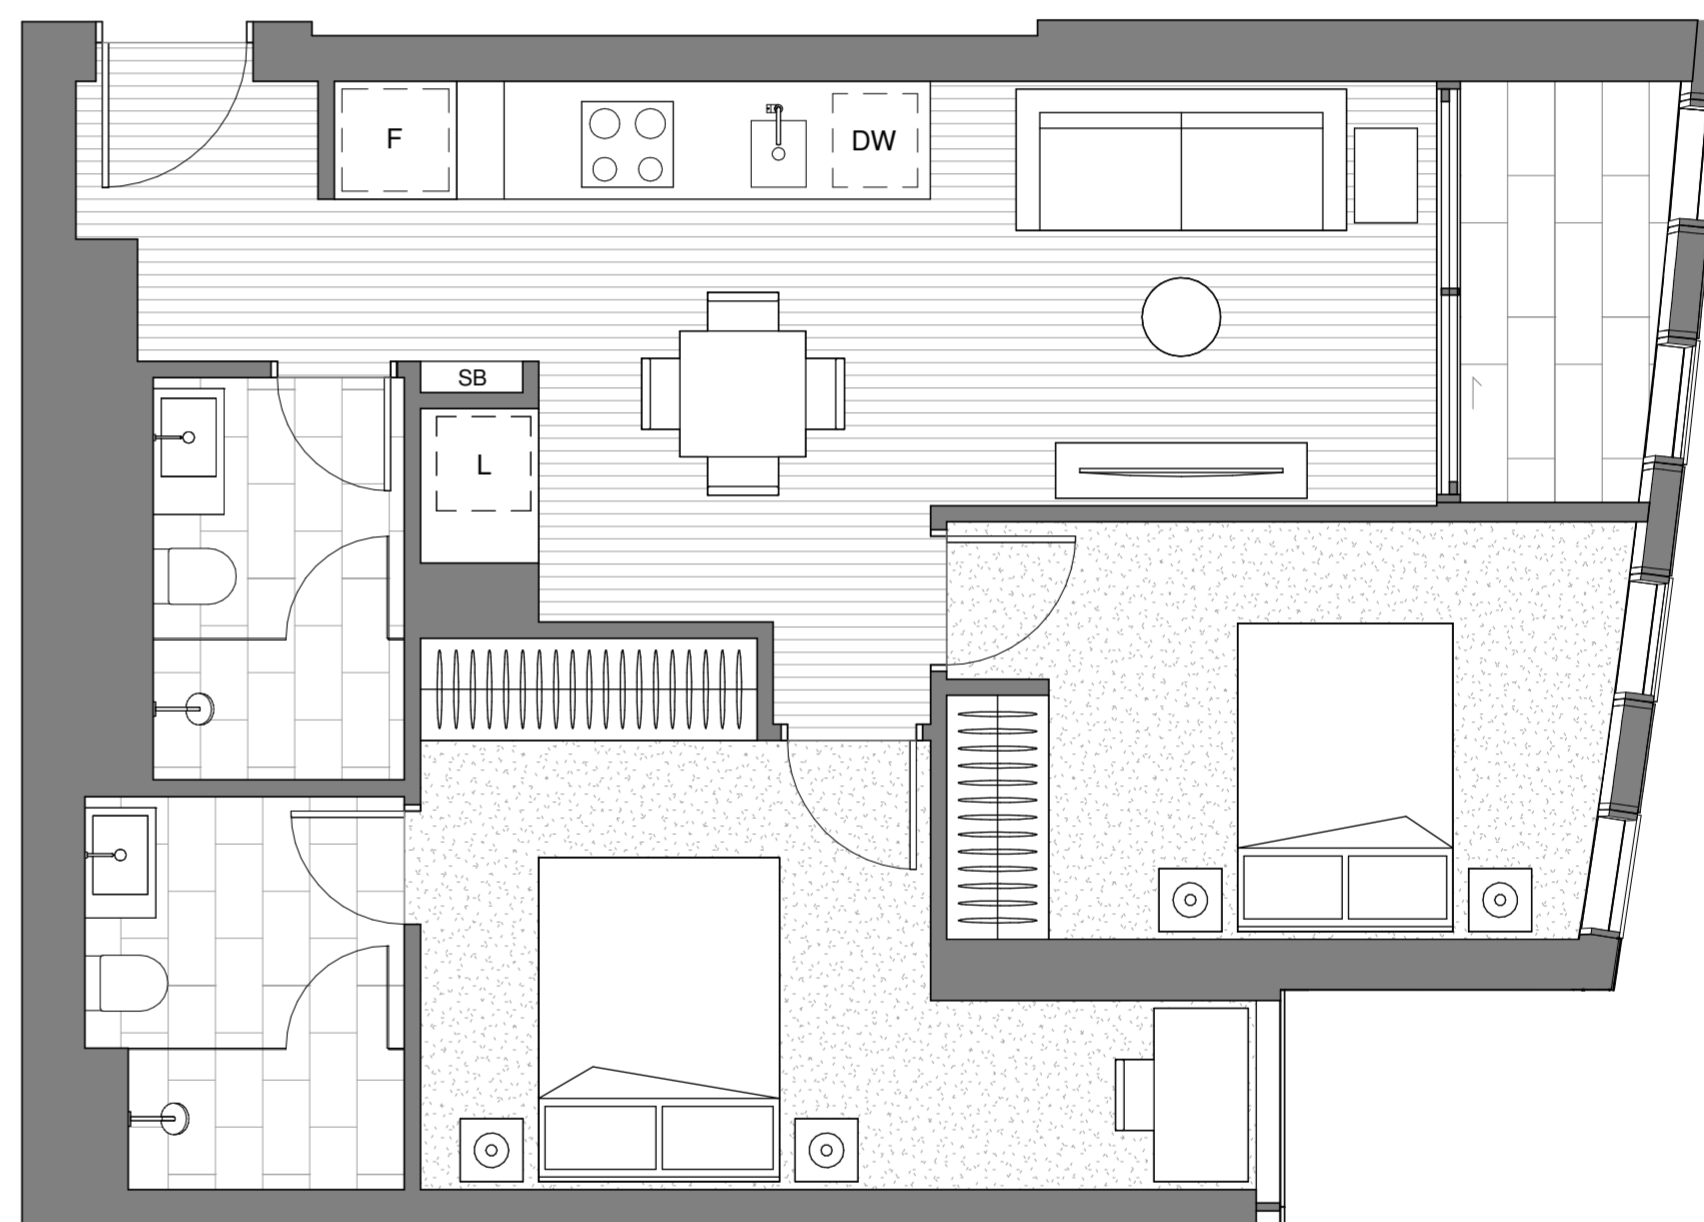

APT TYPE 2C.1

APARTMENT N°

4.08

Internal area min: 66.9m²
Internal area max: 66.9m²
Wintergarden area min: 4.3m²
Wintergarden area max: 4.3m²
Total area min: 71.2m²
Total area max: 71.2m²