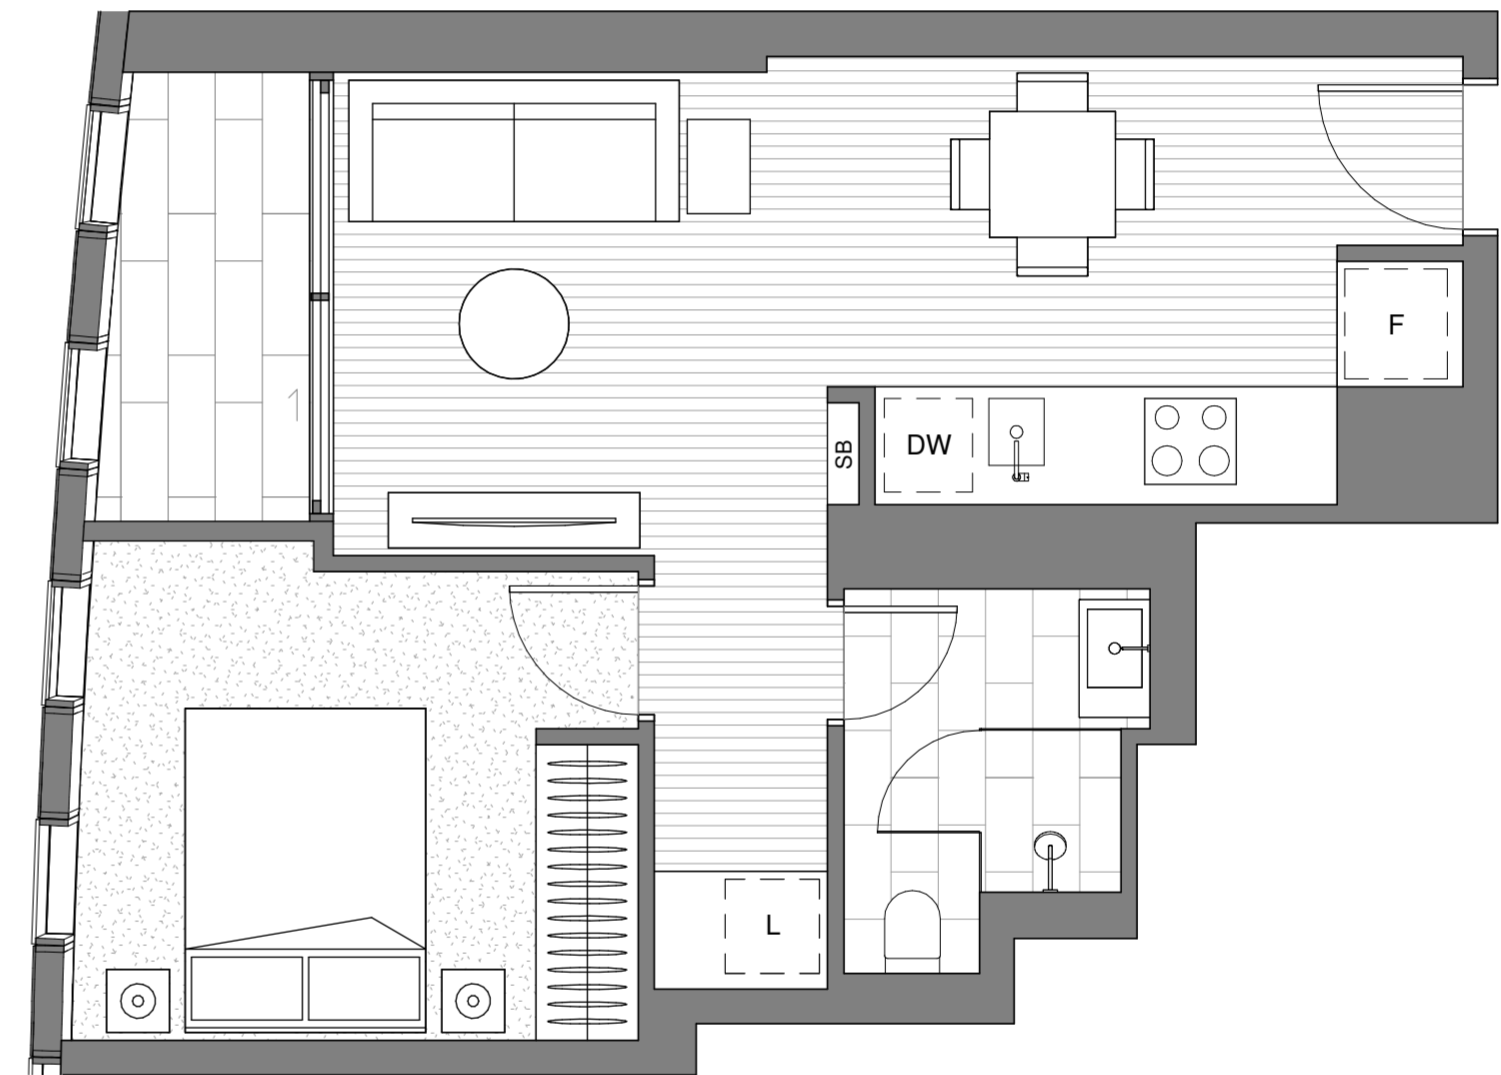

Internal area min:	45.6m ²
Internal area max:	45.6m ²
Wintergarden area min:	4.4m ²
Wintergarden area max:	4.5m ²
Total area min:	50.0m ²
Total area max:	50.1m ²

**APT TYPE
1B.3**

APARTMENT N°
4.14

Internal area min:	45.9m ²
Internal area max:	45.9m ²
Wintergarden area min:	4.1m ²
Wintergarden area max:	4.1m ²
Total area min:	50.0m ²
Total area max:	50.0m ²