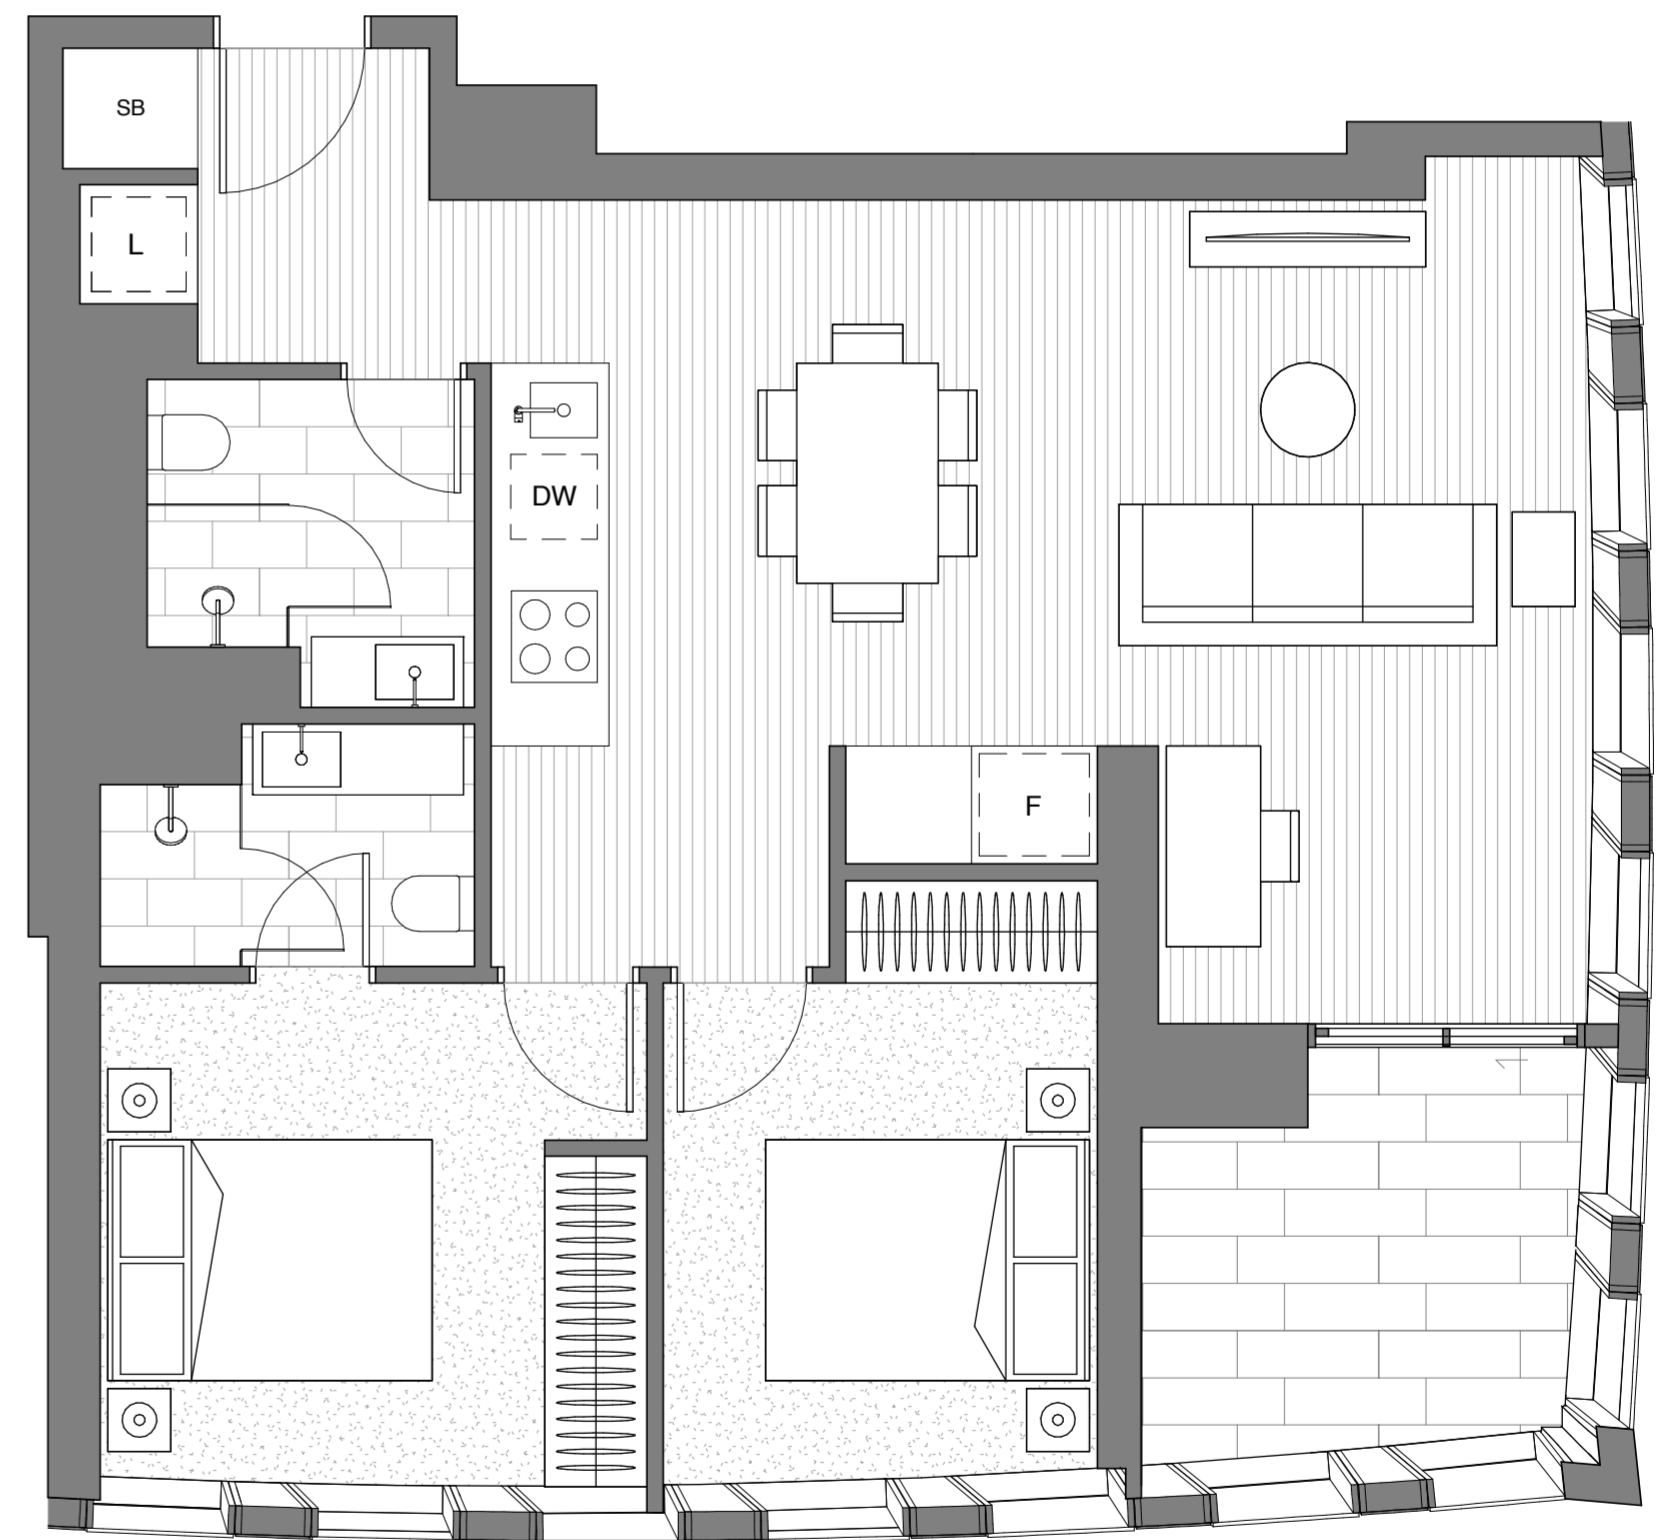

**APT TYPE
2E**

APARTMENT N°

3.10

Internal area min:	78.7m²
Internal area max:	78.7m²
Wintergarden area min:	7.5m²
Wintergarden area max:	7.5m²
Total area min:	86.2m²
Total area max:	86.2m²